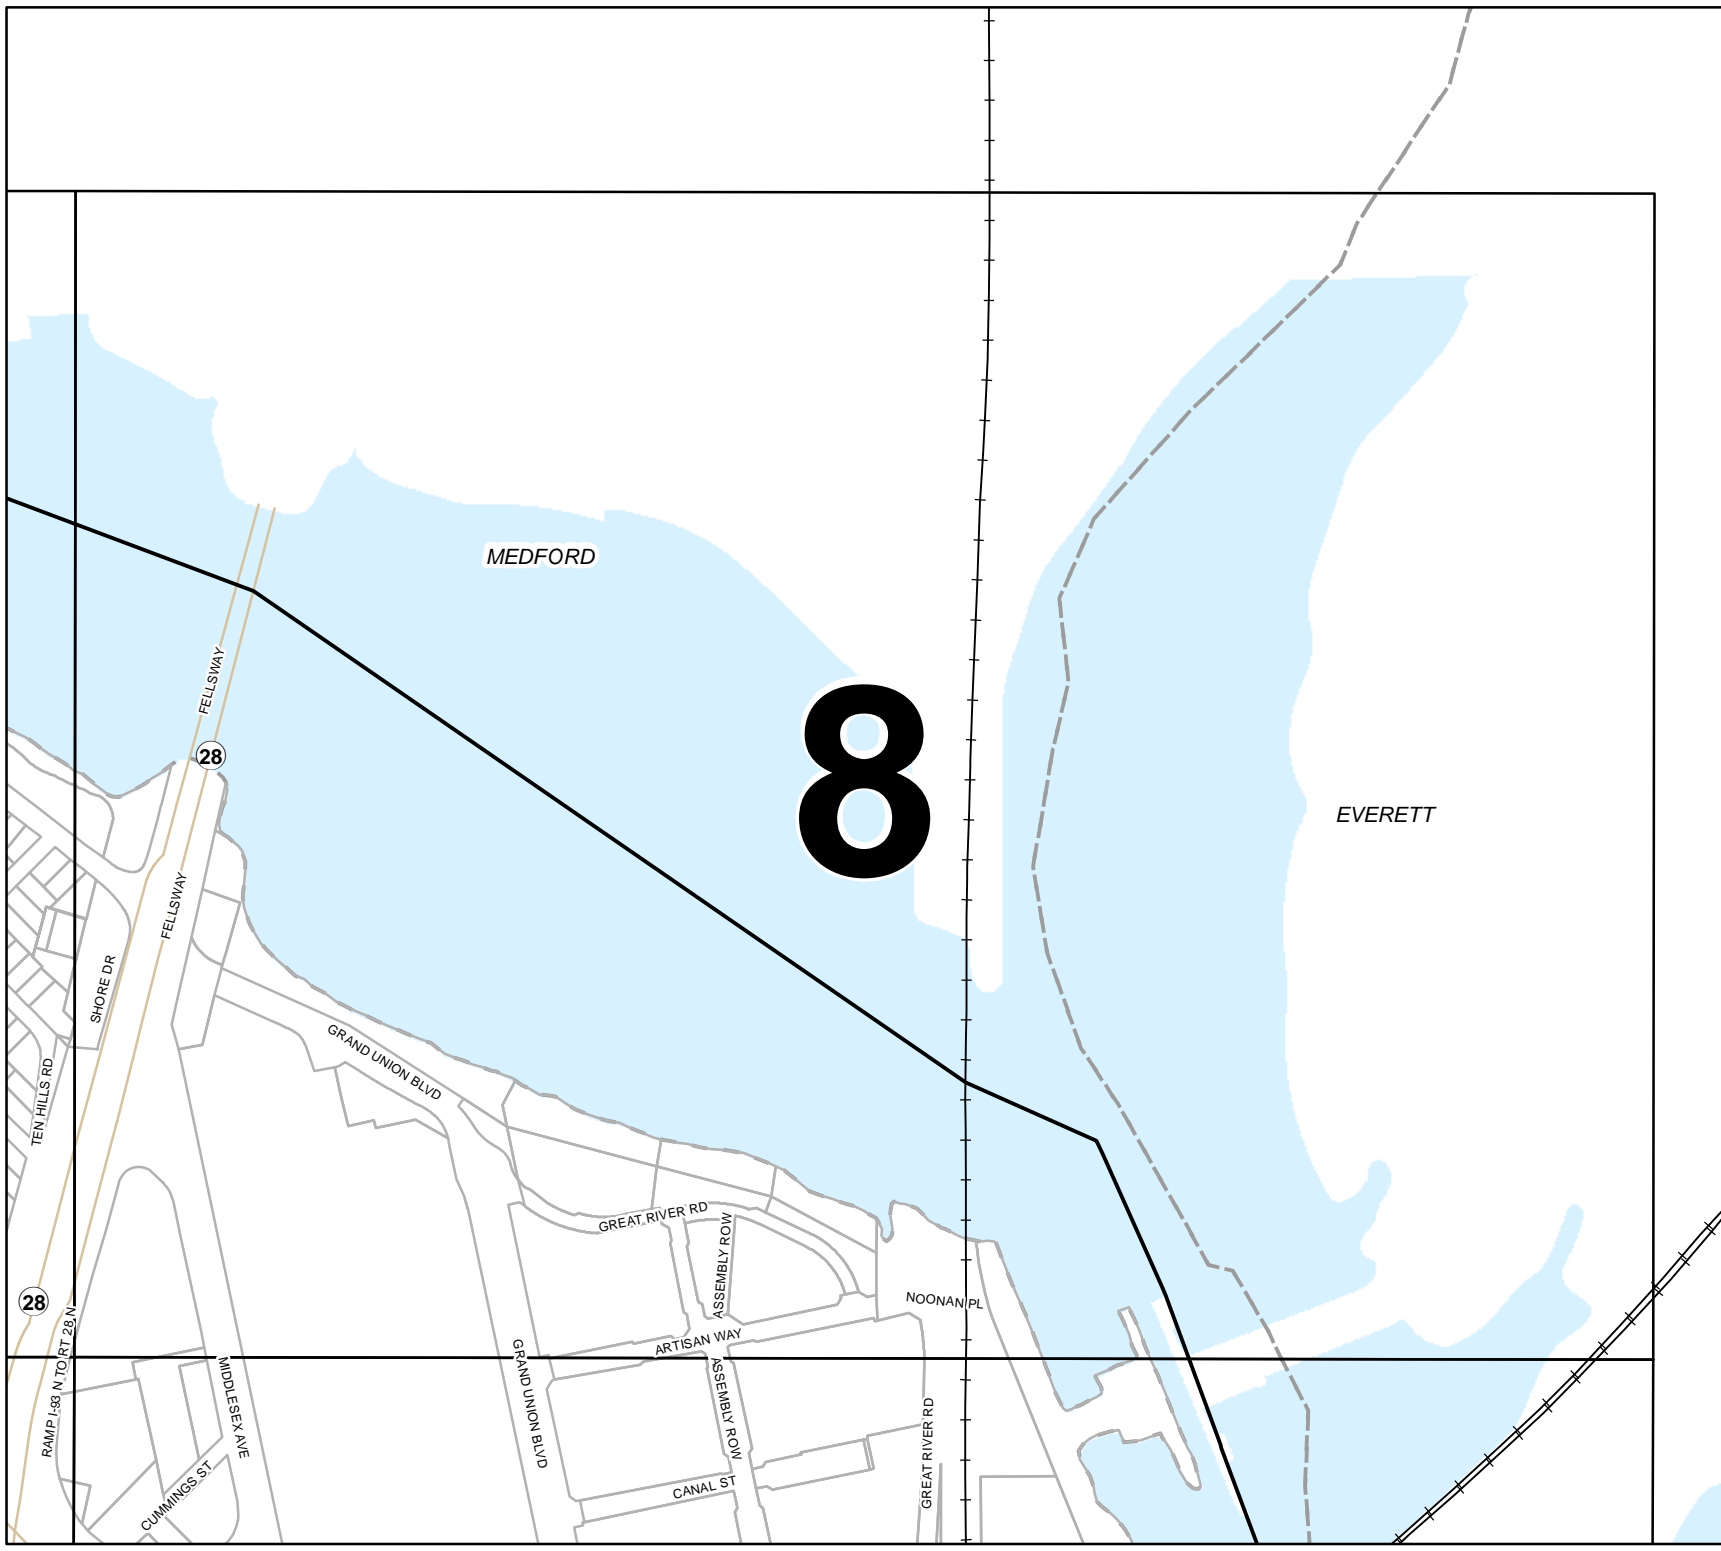

 Pedestrian
Streets

Date: September 26, 2018

MEDFORD

6

CITY OF
SOMERVILLE, MA
**PEDESTRIAN STREET
MAP**

 Pedestrian
Streets

Date: September 26, 2018

CITY OF
SOMERVILLE, MA
**PEDESTRIAN STREET
MAP**

1						
2	3					
4	5	6	7	8		
	9	10	11	12		
	13	14	15	16		
		17	18	19		

 Pedestrian
Streets

Date: September 26, 2018

CITY OF SOMERVILLE, MA PEDESTRIAN STREET MAP

1					
2	3				
4	5	6	7	8	
	9	10	11	12	
	13	14	15	16	
		17	18	19	