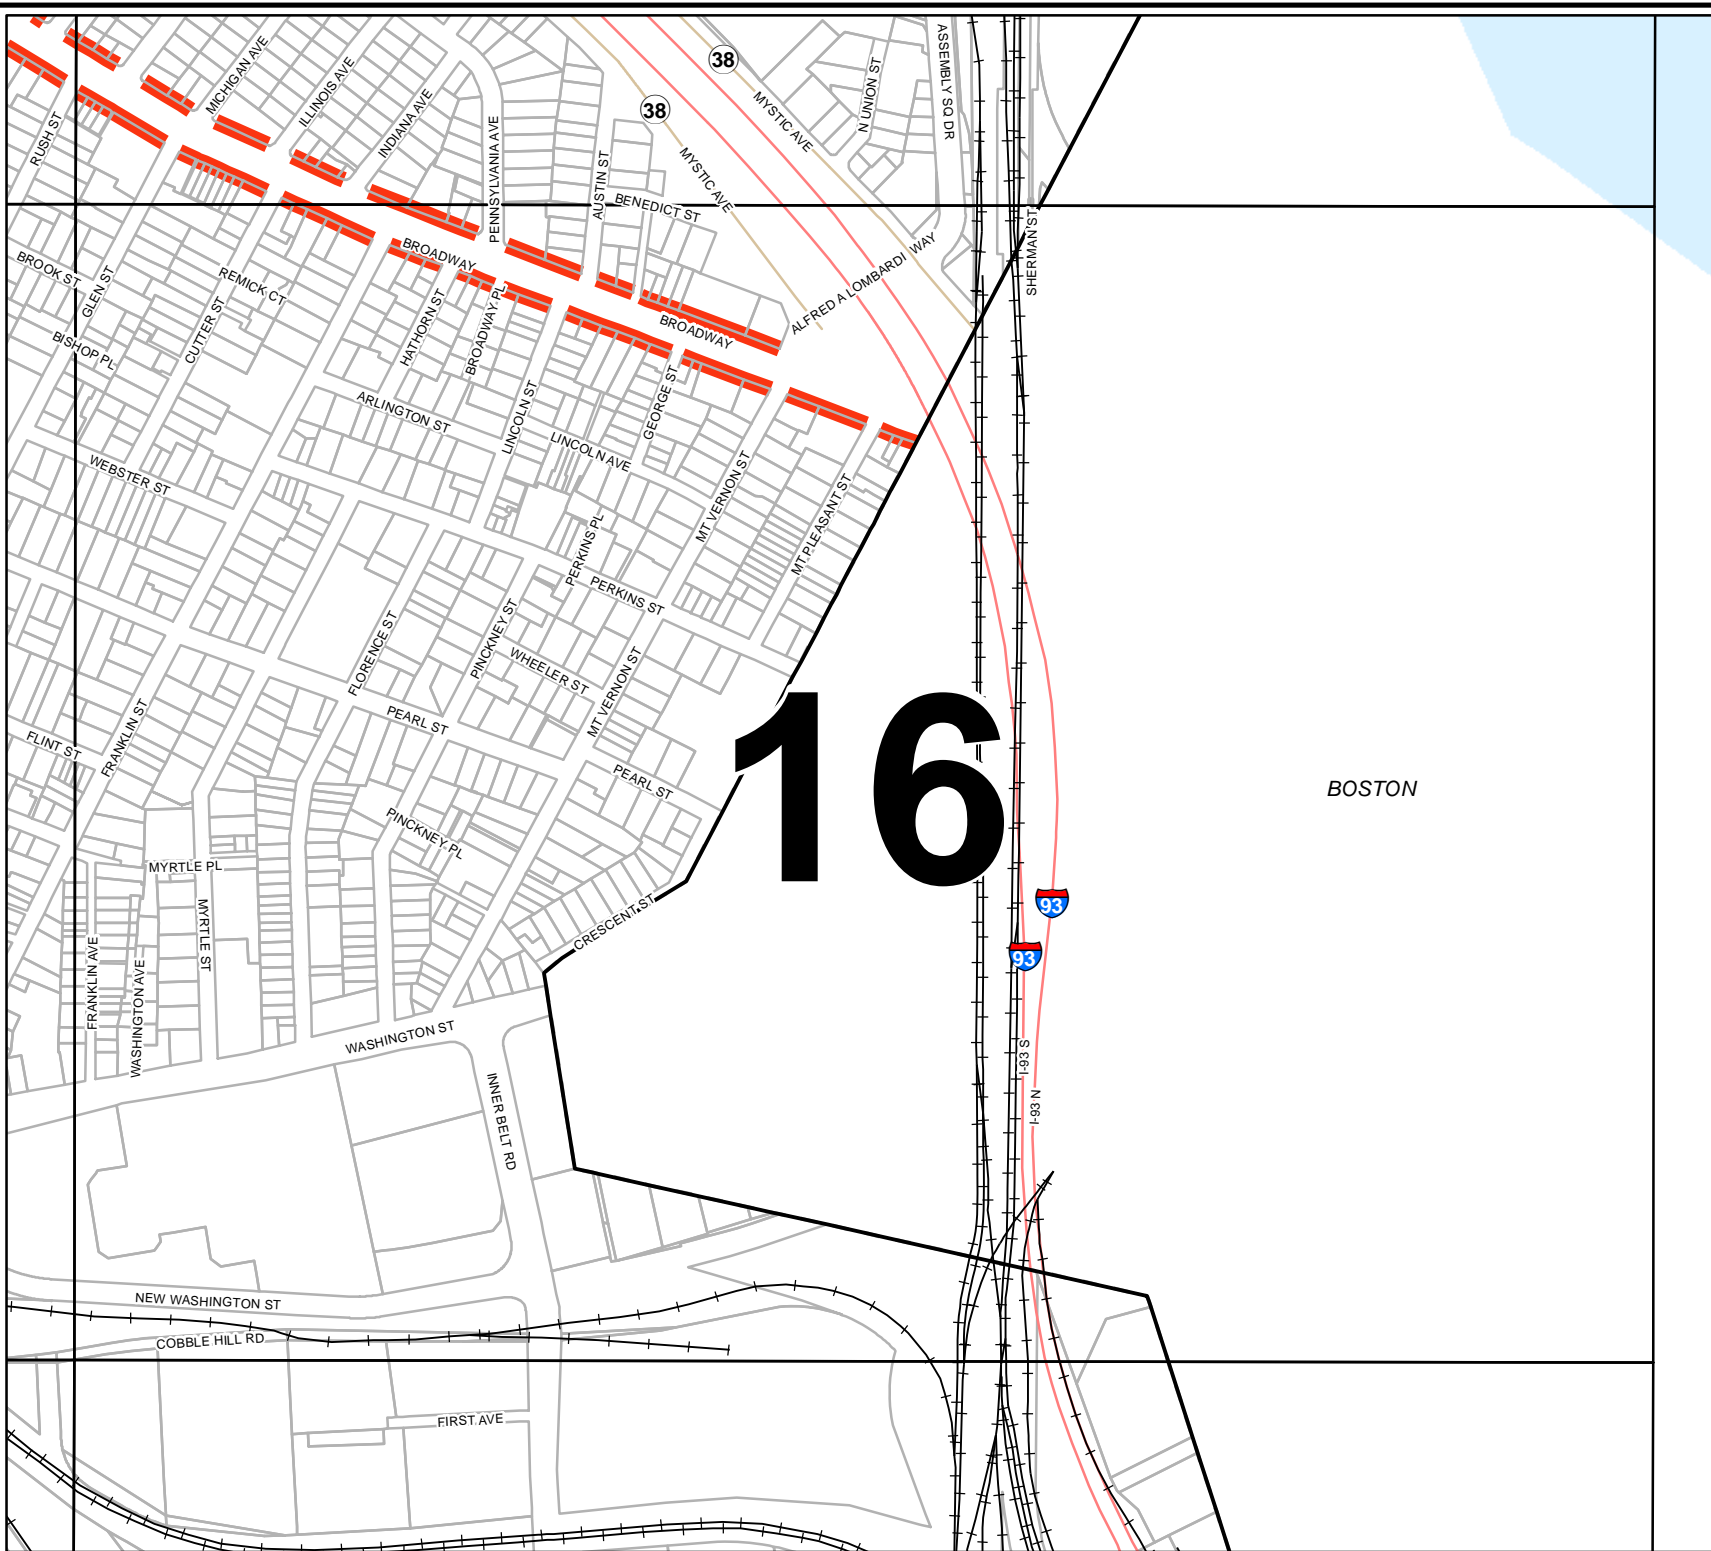

1							
2	3						
4	5	6	7	8			
	9	10	11	12			
	13	14	15	16			
		17	18	19			

 Pedestrian
Streets

Date: September 26, 2018

14

CAMBRIDGE

CITY OF
SOMERVILLE, MA
PEDESTRIAN STREET
MAP

1						
2	3					
4	5	6	7	8		
	9	10	11	12		
	13	14	15	16		
		17	18	19		

 Pedestrian Streets

Date: September 26, 2018

CITY OF
SOMERVILLE, MA
**PEDESTRIAN STREET
MAP**

1				
2	3			
4	5	6	7	8
	9	10	11	12
	13	14	15	16
		17	18	19

 Pedestrian
Streets

Date: September 26, 2018

CITY OF
SOMERVILLE, MA
PEDESTRIAN STREET
MAP

1					
2	3				
4	5	6	7	8	
	9	10	11	12	
	13	14	15	16	
		17	18	19	

 Pedestrian
Streets

0 250 500
Feet

Date: September 26, 2018

CAMBRIDGE

17

HOLDEN GREEN

CITY OF
SOMERVILLE, MA
**PEDESTRIAN STREET
MAP**