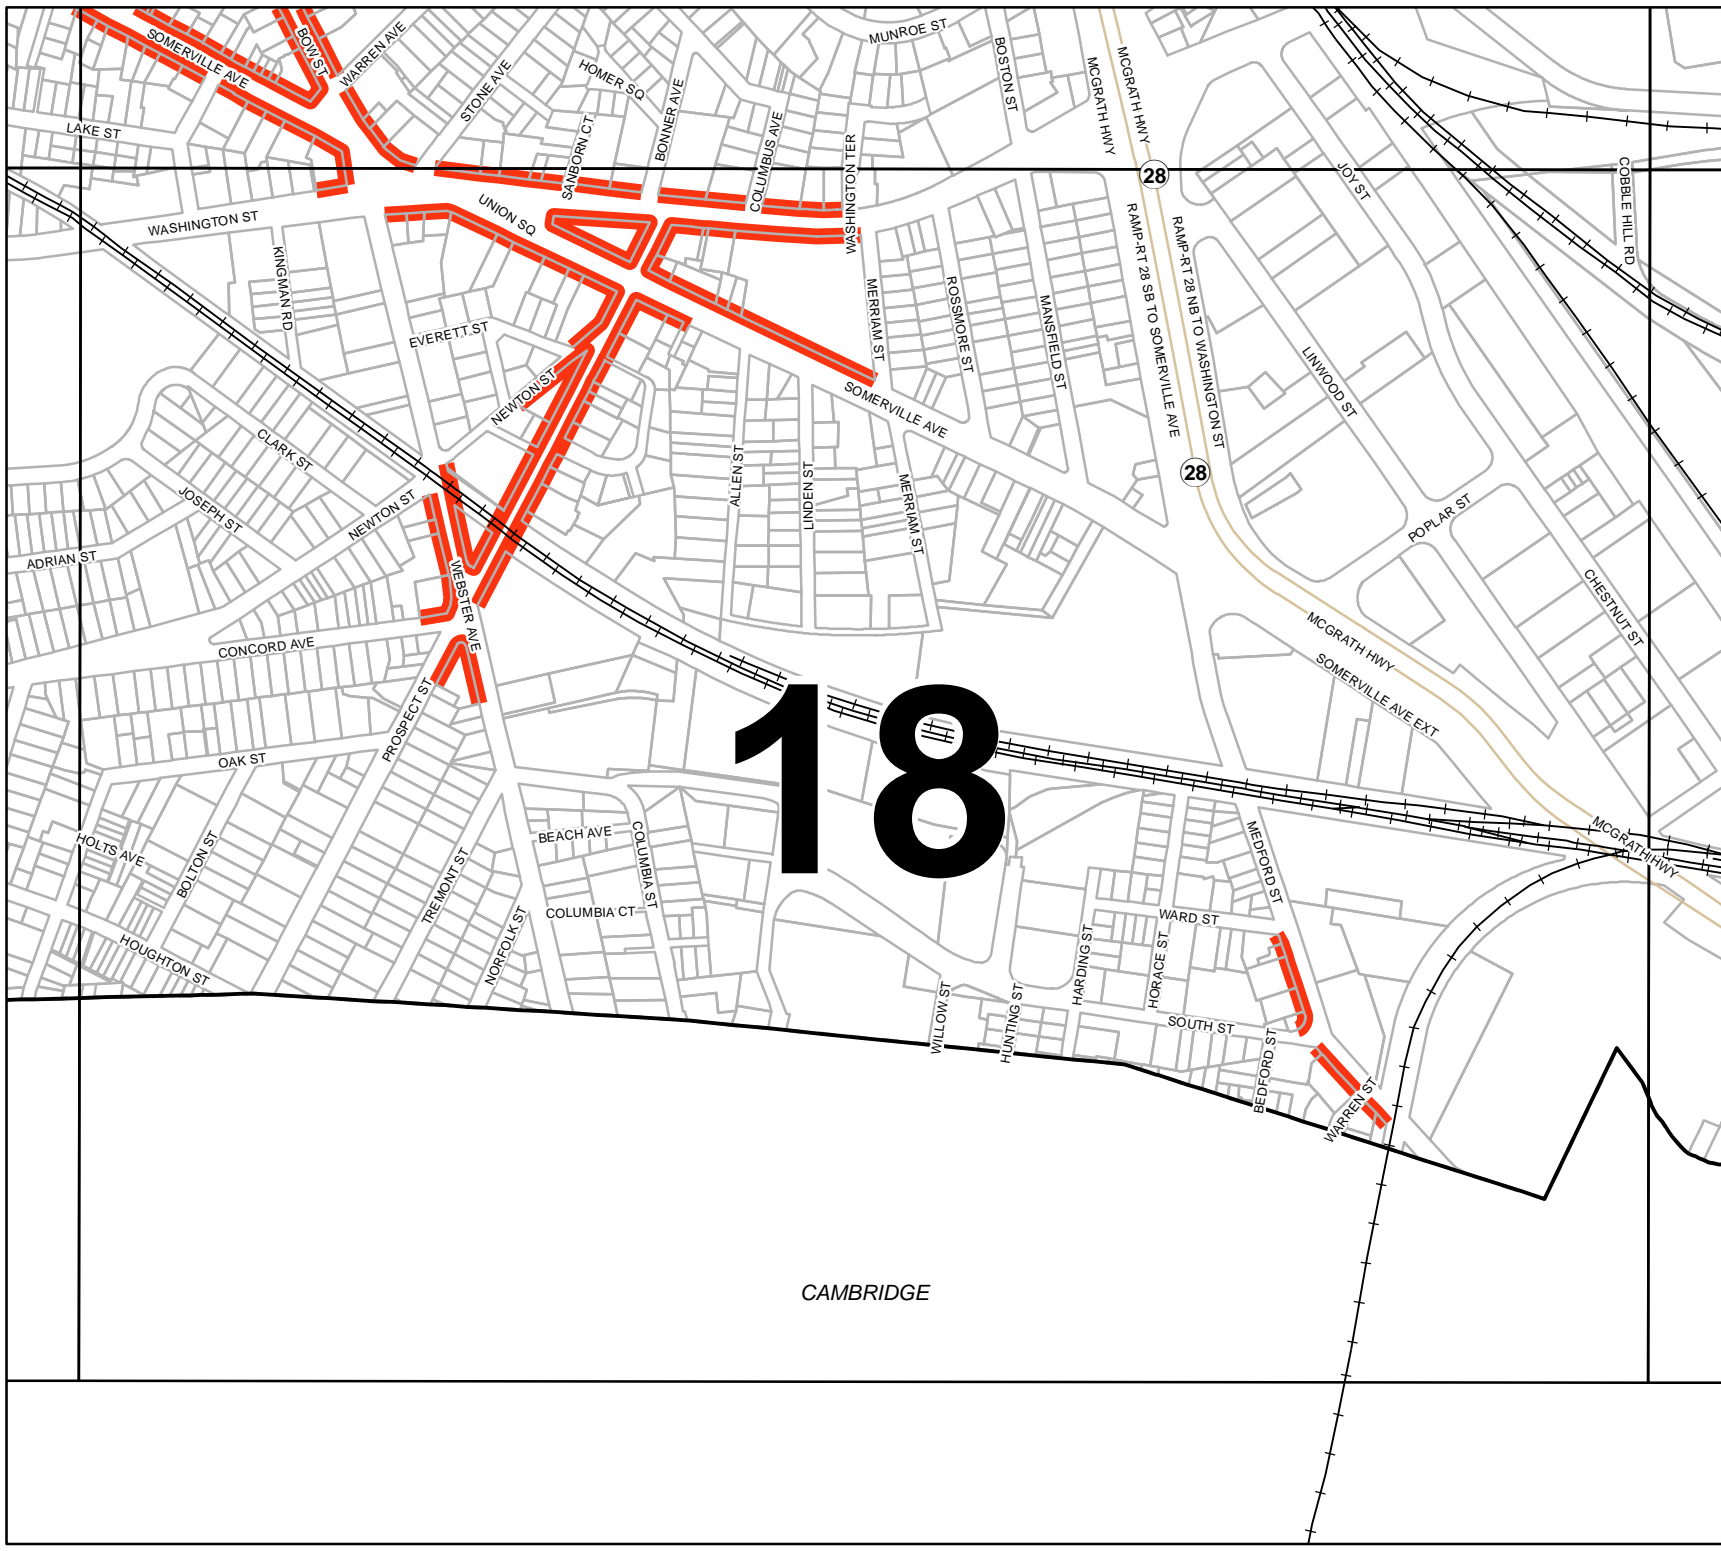

 Pedestrian Streets

Date: September 26, 2018

CITY OF
SOMERVILLE, MA
**PEDESTRIAN STREET
MAP**

1				
2	3			
4	5	6	7	8
	9	10	11	12
	13	14	15	16
		17	18	19

 Pedestrian
Streets

Date: September 26, 2018

CITY OF
SOMERVILLE, MA
PEDESTRIAN STREET
MAP

1					
2	3				
4	5	6	7	8	
	9	10	11	12	
	13	14	15	16	
		17	18	19	

 Pedestrian
Streets

0 250 500
Feet

Date: September 26, 2018

CAMBRIDGE

17

HOLDEN GREEN

CITY OF
SOMERVILLE, MA
**PEDESTRIAN STREET
MAP**

1				
2	3			
4	5	6	7	8
	9	10	11	12
	13	14	15	16
		17	18	19

 Pedestrian Streets

Date: September 26, 2018

CITY OF
SOMERVILLE, MA
**PEDESTRIAN STREET
MAP**

1				
2	3			
4	5	6	7	8
	9	10	11	12
	13	14	15	16
		17	18	19