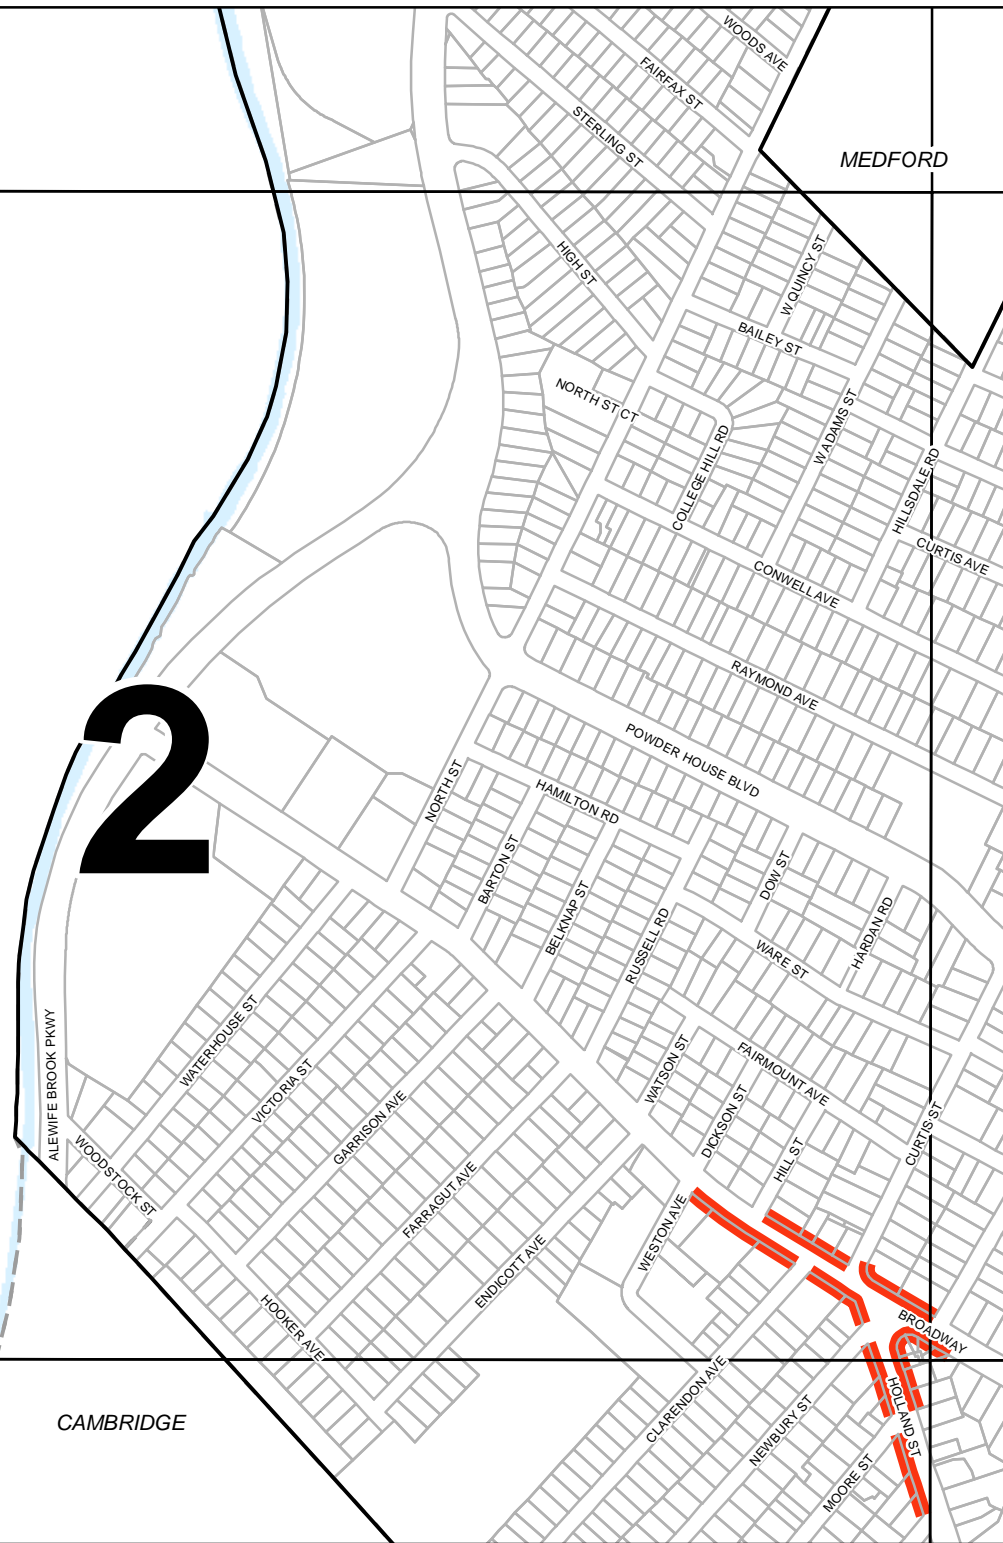

CITY OF
SOMERVILLE
MASSACHUSETTS

**PROPOSED
OFFICIAL
PEDESTRIAN
STREET MAP**

The proposed map of the City of Somerville is established by the proposed Section 1.3.

The information contained in this map is compiled from multiple sources and is believed to be accurate but accuracy is not guaranteed. This map does not replace information obtained by consulting the information's official source or originating City department. In no event shall the City of Somerville, Massachusetts be liable for any damages, direct or consequential, from the use of the information contained in this map.

CITY OF
SOMERVILLE, MA
**PEDESTRIAN STREET
MAP**

1					
2	3				
4	5	6	7	8	
	9	10	11	12	
	13	14	15	16	
		17	18	19	

 Pedestrian
Streets

Date: September 26, 2018

CITY OF
SOMERVILLE, MA
PEDESTRIAN STREET
MAP

 Pedestrian
Streets

Date: September 26, 2018

ARLINGTON

CAMBRIDGE

MEDFORD

2

CITY OF
SOMERVILLE, MA
**PEDESTRIAN STREET
MAP**

1				
2	3			
4	5	6	7	8
	9	10	11	12
	13	14	15	16
		17	18	19

 Pedestrian
Streets

0 250 500
Feet

Date: September 26, 2018

CITY OF
SOMERVILLE, MA
**PEDESTRIAN STREET
MAP**

1								
2	3							
4	5	6	7	8				
	9	10	11	12				
	13	14	15	16				
		17	18	19				

 Pedestrian
Streets

Date: September 26, 2018