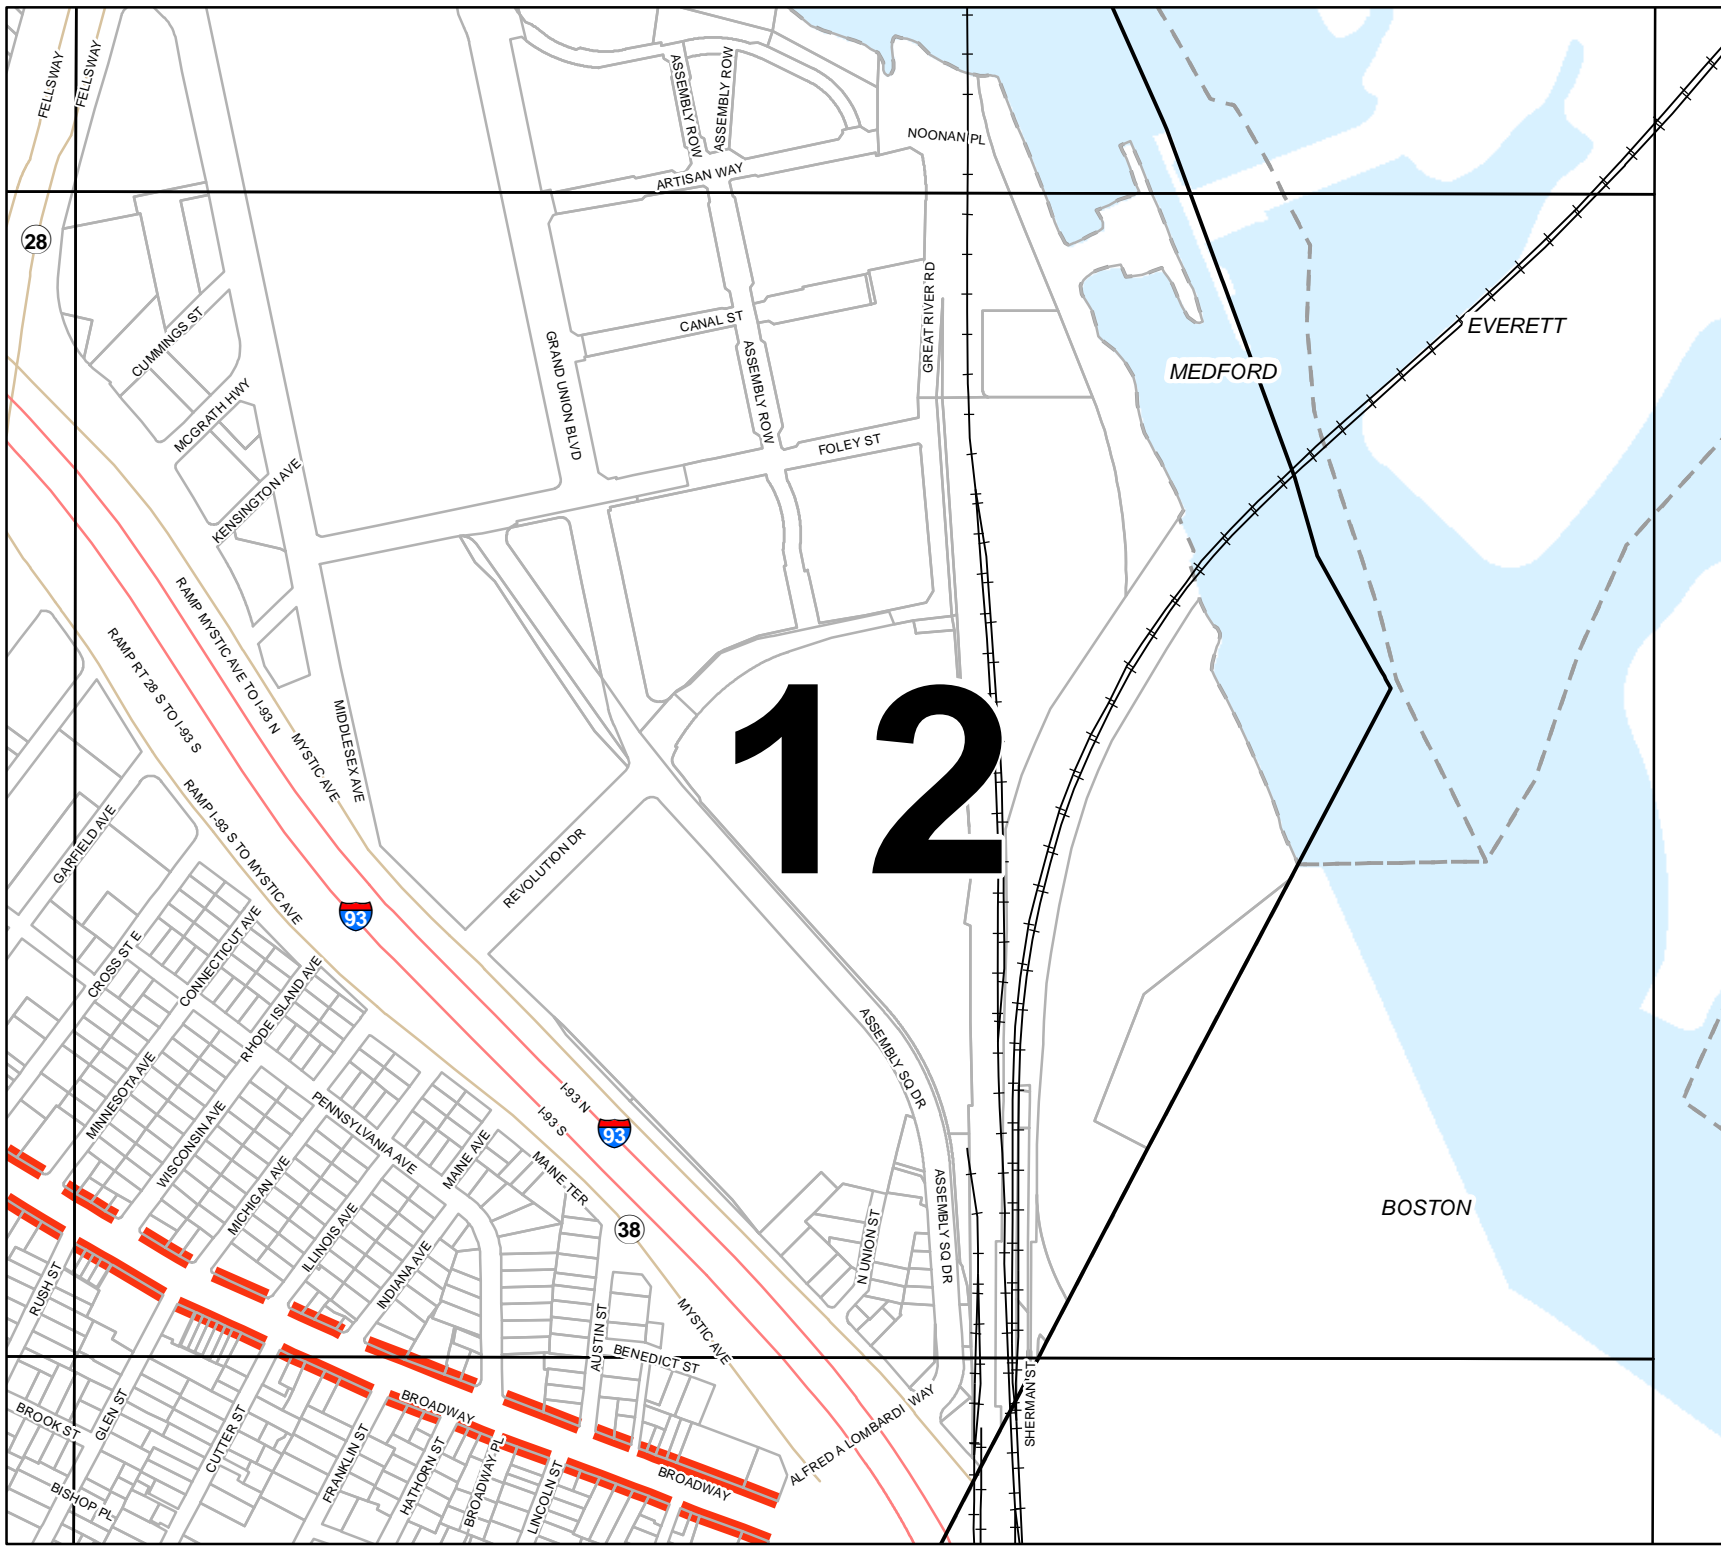

CITY OF SOMERVILLE, MA
PEDESTRIAN STREET MAP

1				
2	3			
4	5	6	7	8
	9	10	11	12
	13	14	15	16
		17	18	19

Pedestrian Streets

Date: September 26, 2018