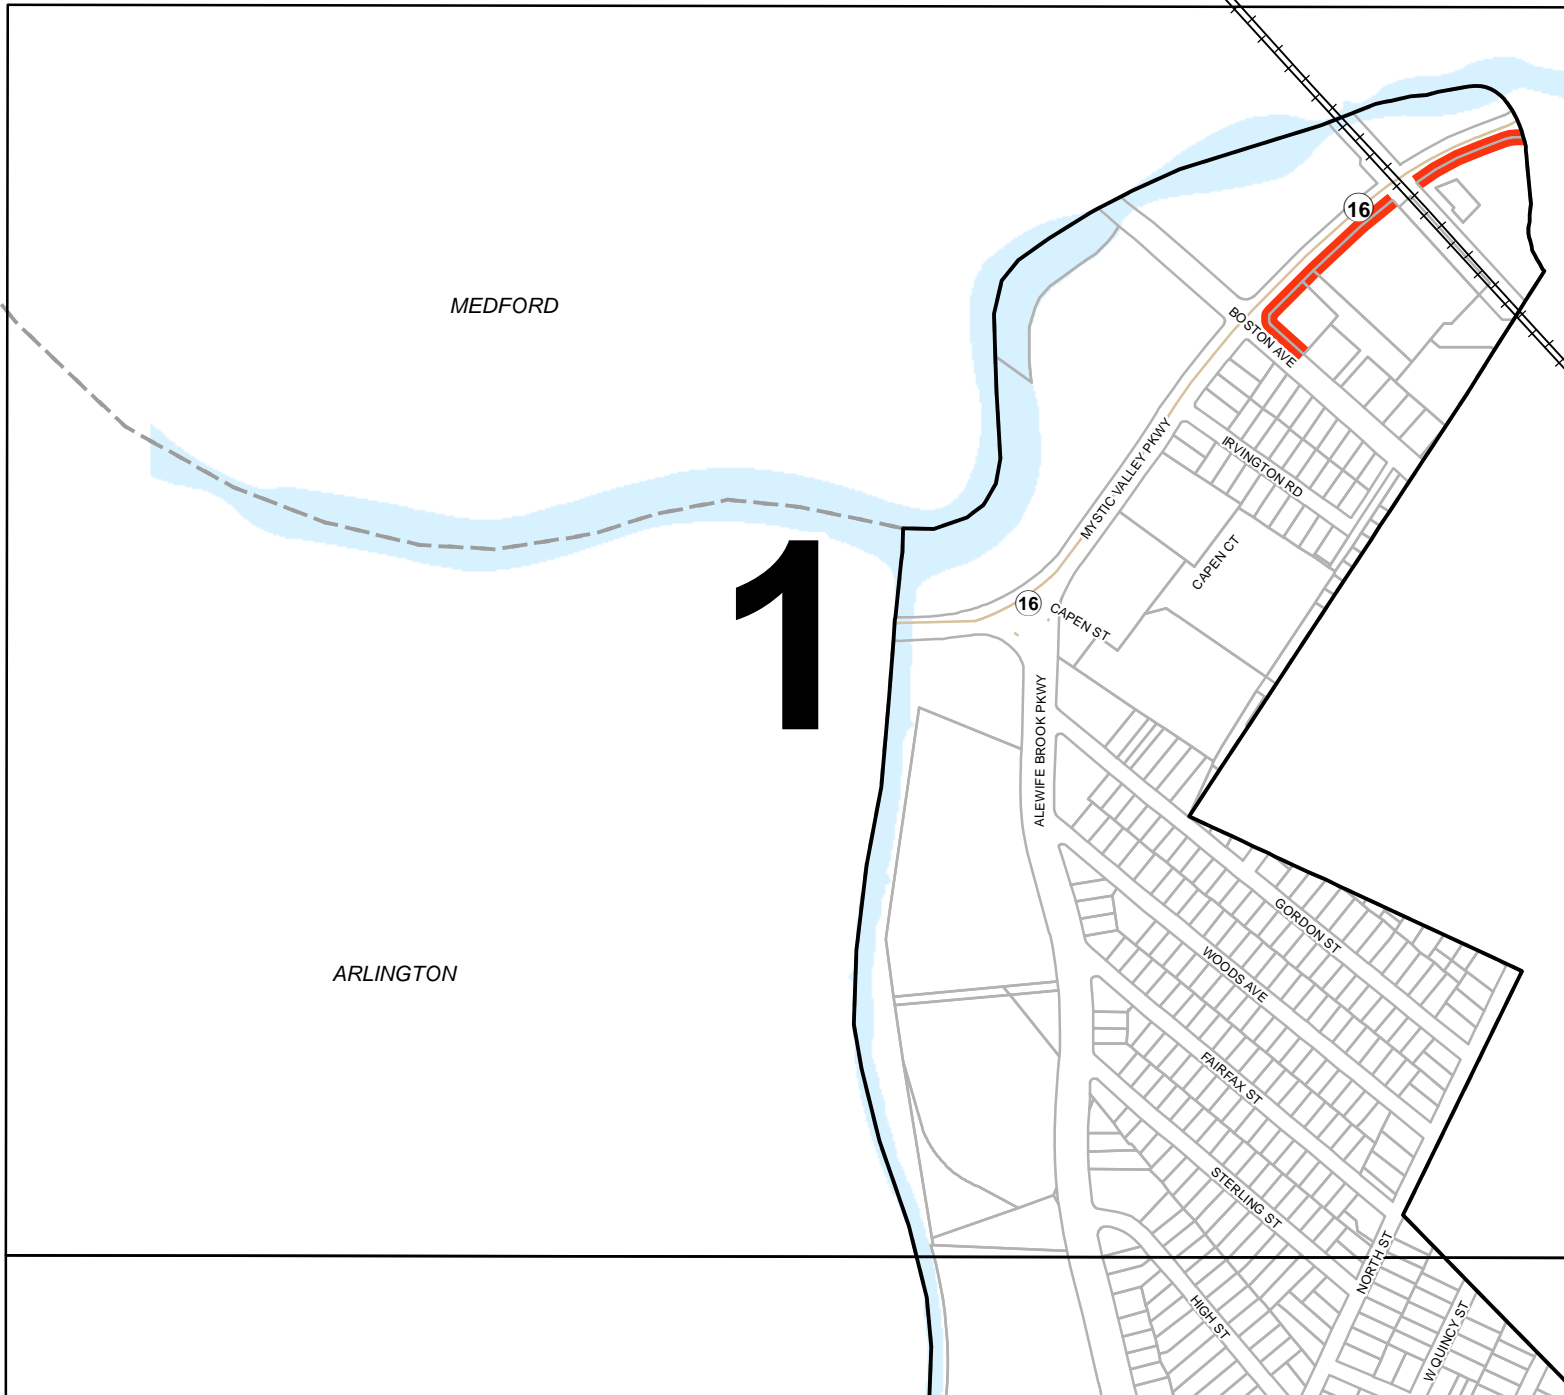

CITY OF
SOMERVILLE
MASSACHUSETTS

**PROPOSED
OFFICIAL
PEDESTRIAN
STREET MAP**

The proposed map of the City of Somerville is established by the proposed Section 1.3.

The information contained in this map is compiled from multiple sources and is believed to be accurate but accuracy is not guaranteed. This map does not replace information obtained by consulting the information's official source or originating City department. In no event shall the City of Somerville, Massachusetts be liable for any damages, direct or consequential, from the use of the information contained in this map.

CITY OF
SOMERVILLE, MA
**PEDESTRIAN STREET
MAP**

1					
2	3				
4	5	6	7	8	
	9	10	11	12	
	13	14	15	16	
		17	18	19	

 Pedestrian
Streets

Date: September 26, 2018

CITY OF
SOMERVILLE, MA
PEDESTRIAN STREET
MAP

 Pedestrian
Streets

Date: September 26, 2018

ARLINGTON

CAMBRIDGE

MEDFORD

2

CITY OF
SOMERVILLE, MA
**PEDESTRIAN STREET
MAP**

1				
2	3			
4	5	6	7	8
	9	10	11	12
	13	14	15	16
		17	18	19

 Pedestrian
Streets