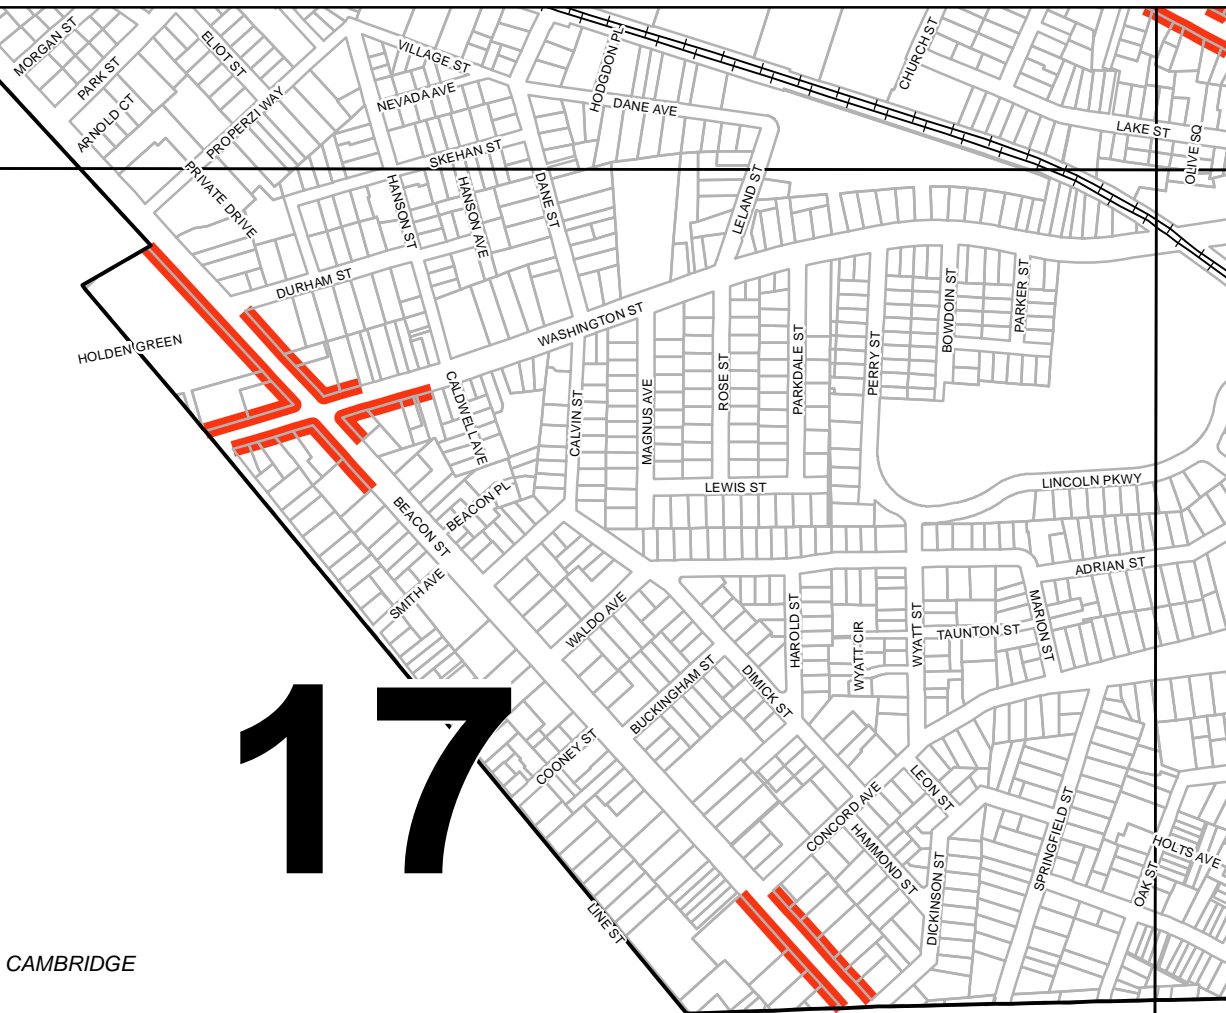

CITY OF
SOMERVILLE, MA
PEDESTRIAN STREET
MAP

1					
2	3				
4	5	6	7	8	
	9	10	11	12	
	13	14	15	16	
		17	18	19	

Pedestrian
Streets

0 250 500
Feet

Date: September 26, 2018

CAMBRIDGE

17

HOLDEN GREEN