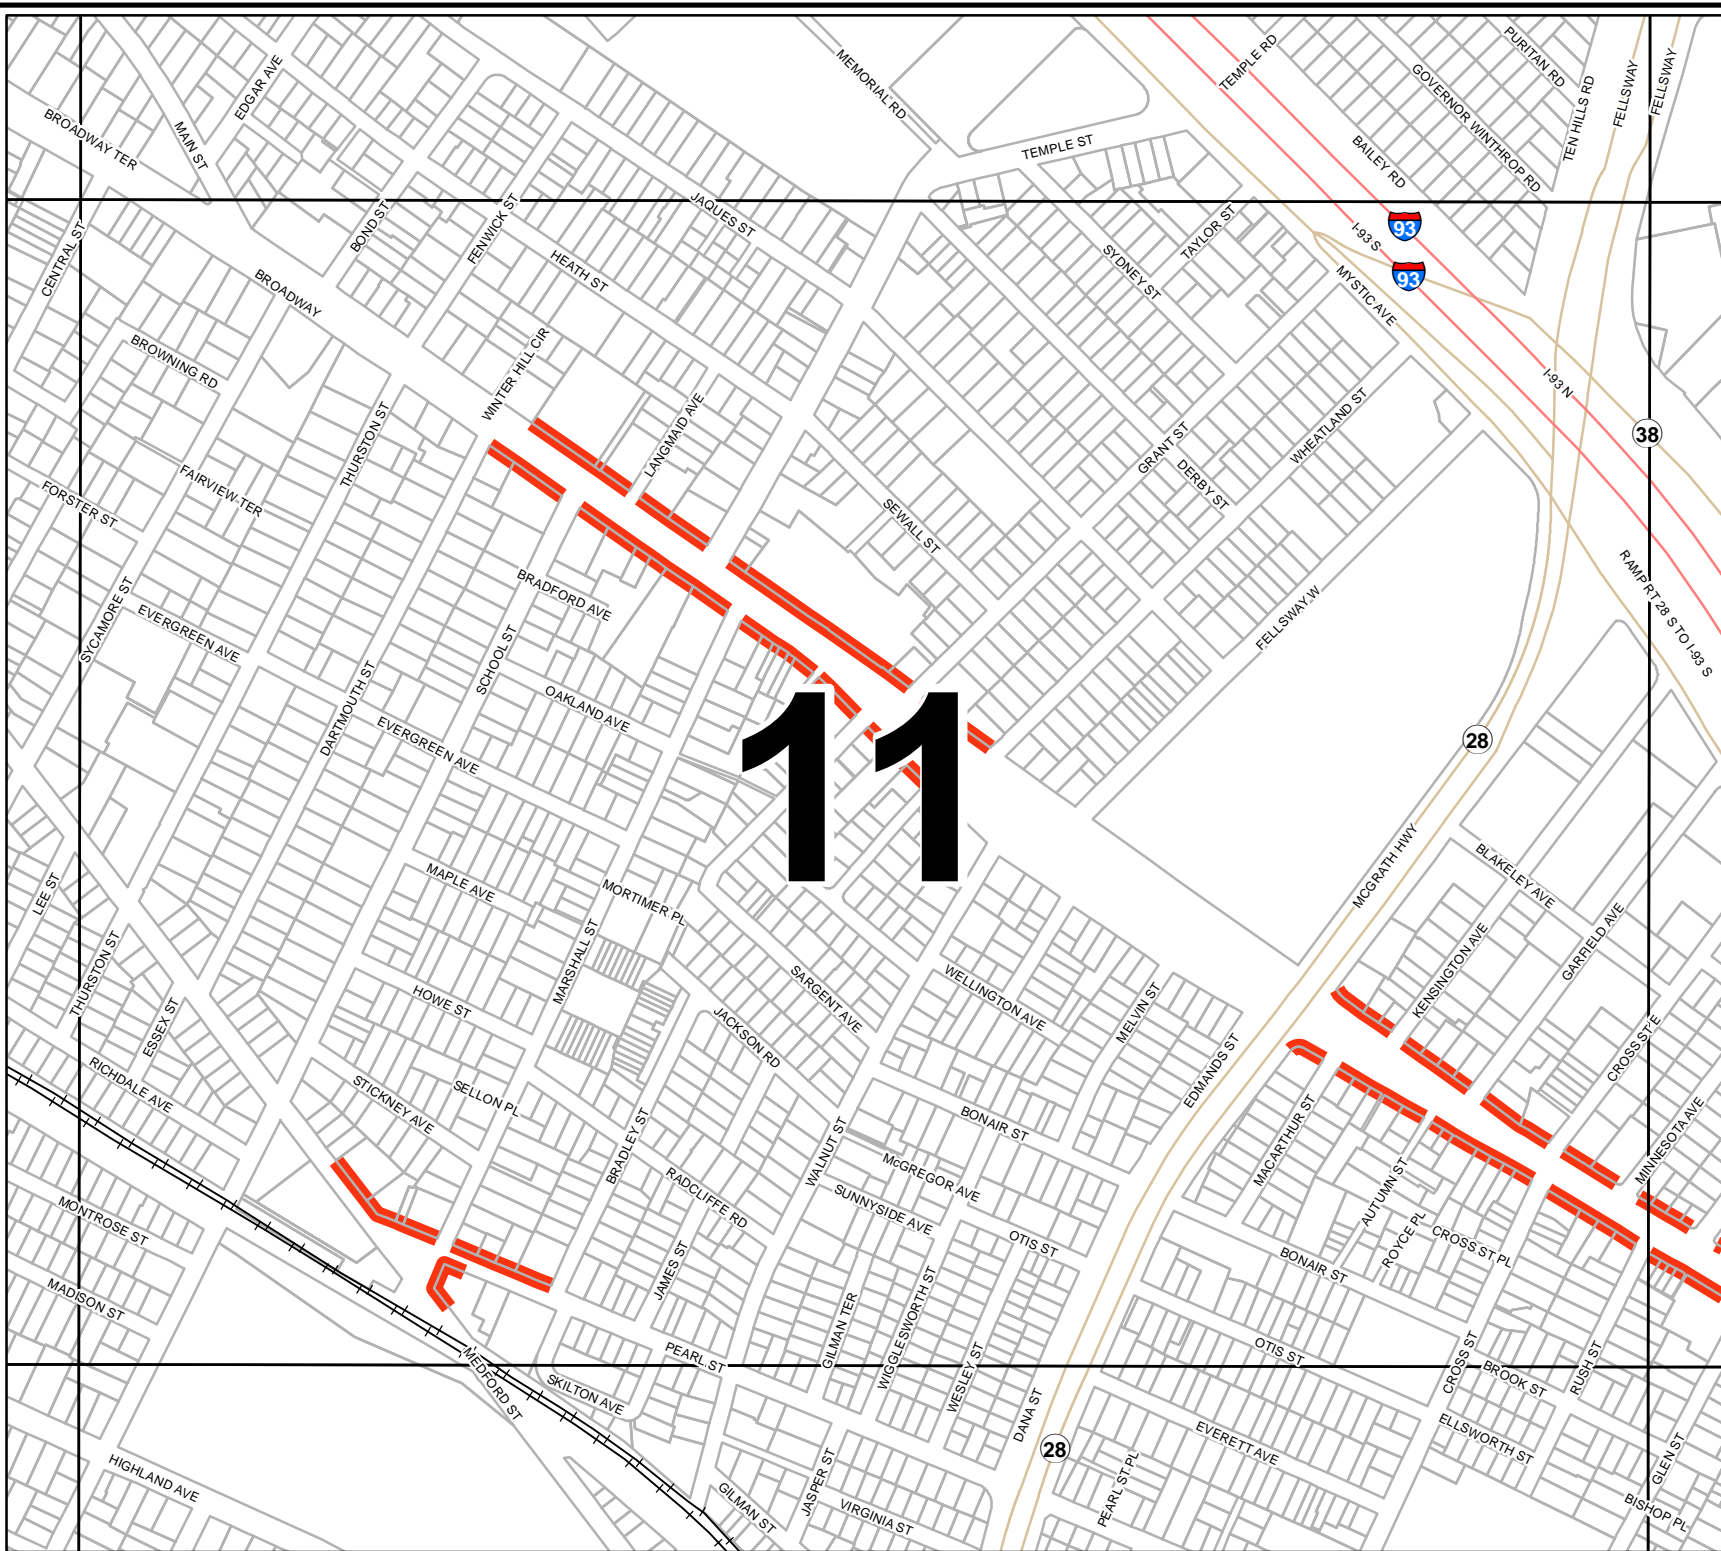

CITY OF
SOMERVILLE, MA
PEDESTRIAN STREET
MAP

1				
2	3			
4	5	6	7	8
	9	10	11	12
13	14	15	16	
	17	18	19	

Pedestrian
Streets

Date: September 26, 2018