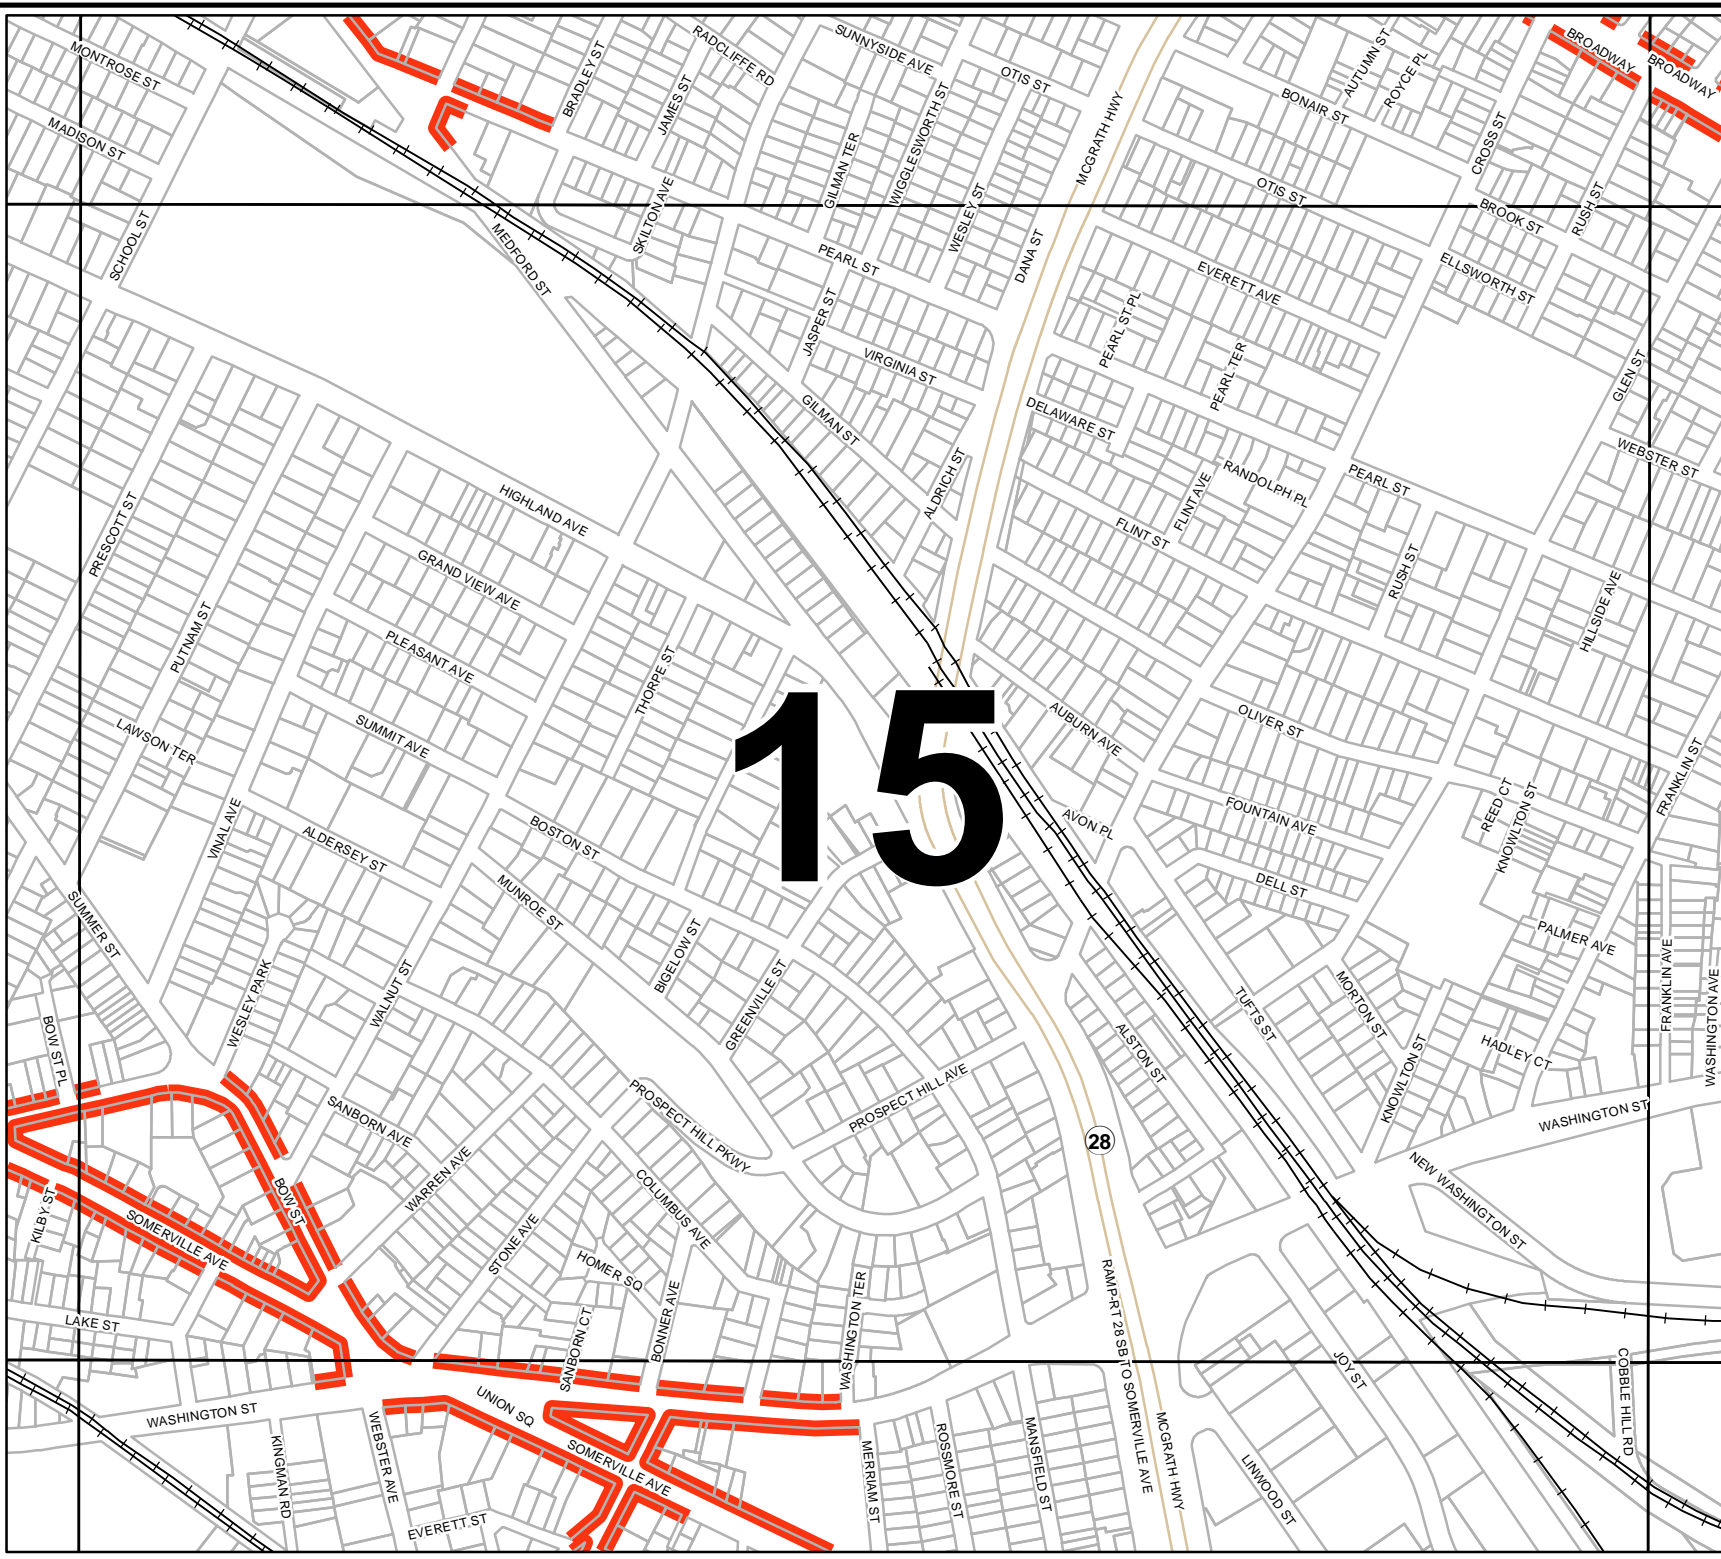

1							
2	3						
4	5	6	7	8			
	9	10	11	12			
	13	14	15	16			
		17	18	19			

 Pedestrian
Streets

Date: September 26, 2018

14

CAMBRIDGE

CITY OF
SOMERVILLE, MA
PEDESTRIAN STREET
MAP

1						
2	3					
4	5	6	7	8		
	9	10	11	12		
	13	14	15	16		
		17	18	19		

 Pedestrian Streets

Date: September 26, 2018

CITY OF
SOMERVILLE, MA
**PEDESTRIAN STREET
MAP**

1				
2	3			
4	5	6	7	8
	9	10	11	12
	13	14	15	16
		17	18	19

 Pedestrian
Streets

Date: September 26, 2018

CITY OF
SOMERVILLE, MA
PEDESTRIAN STREET
MAP