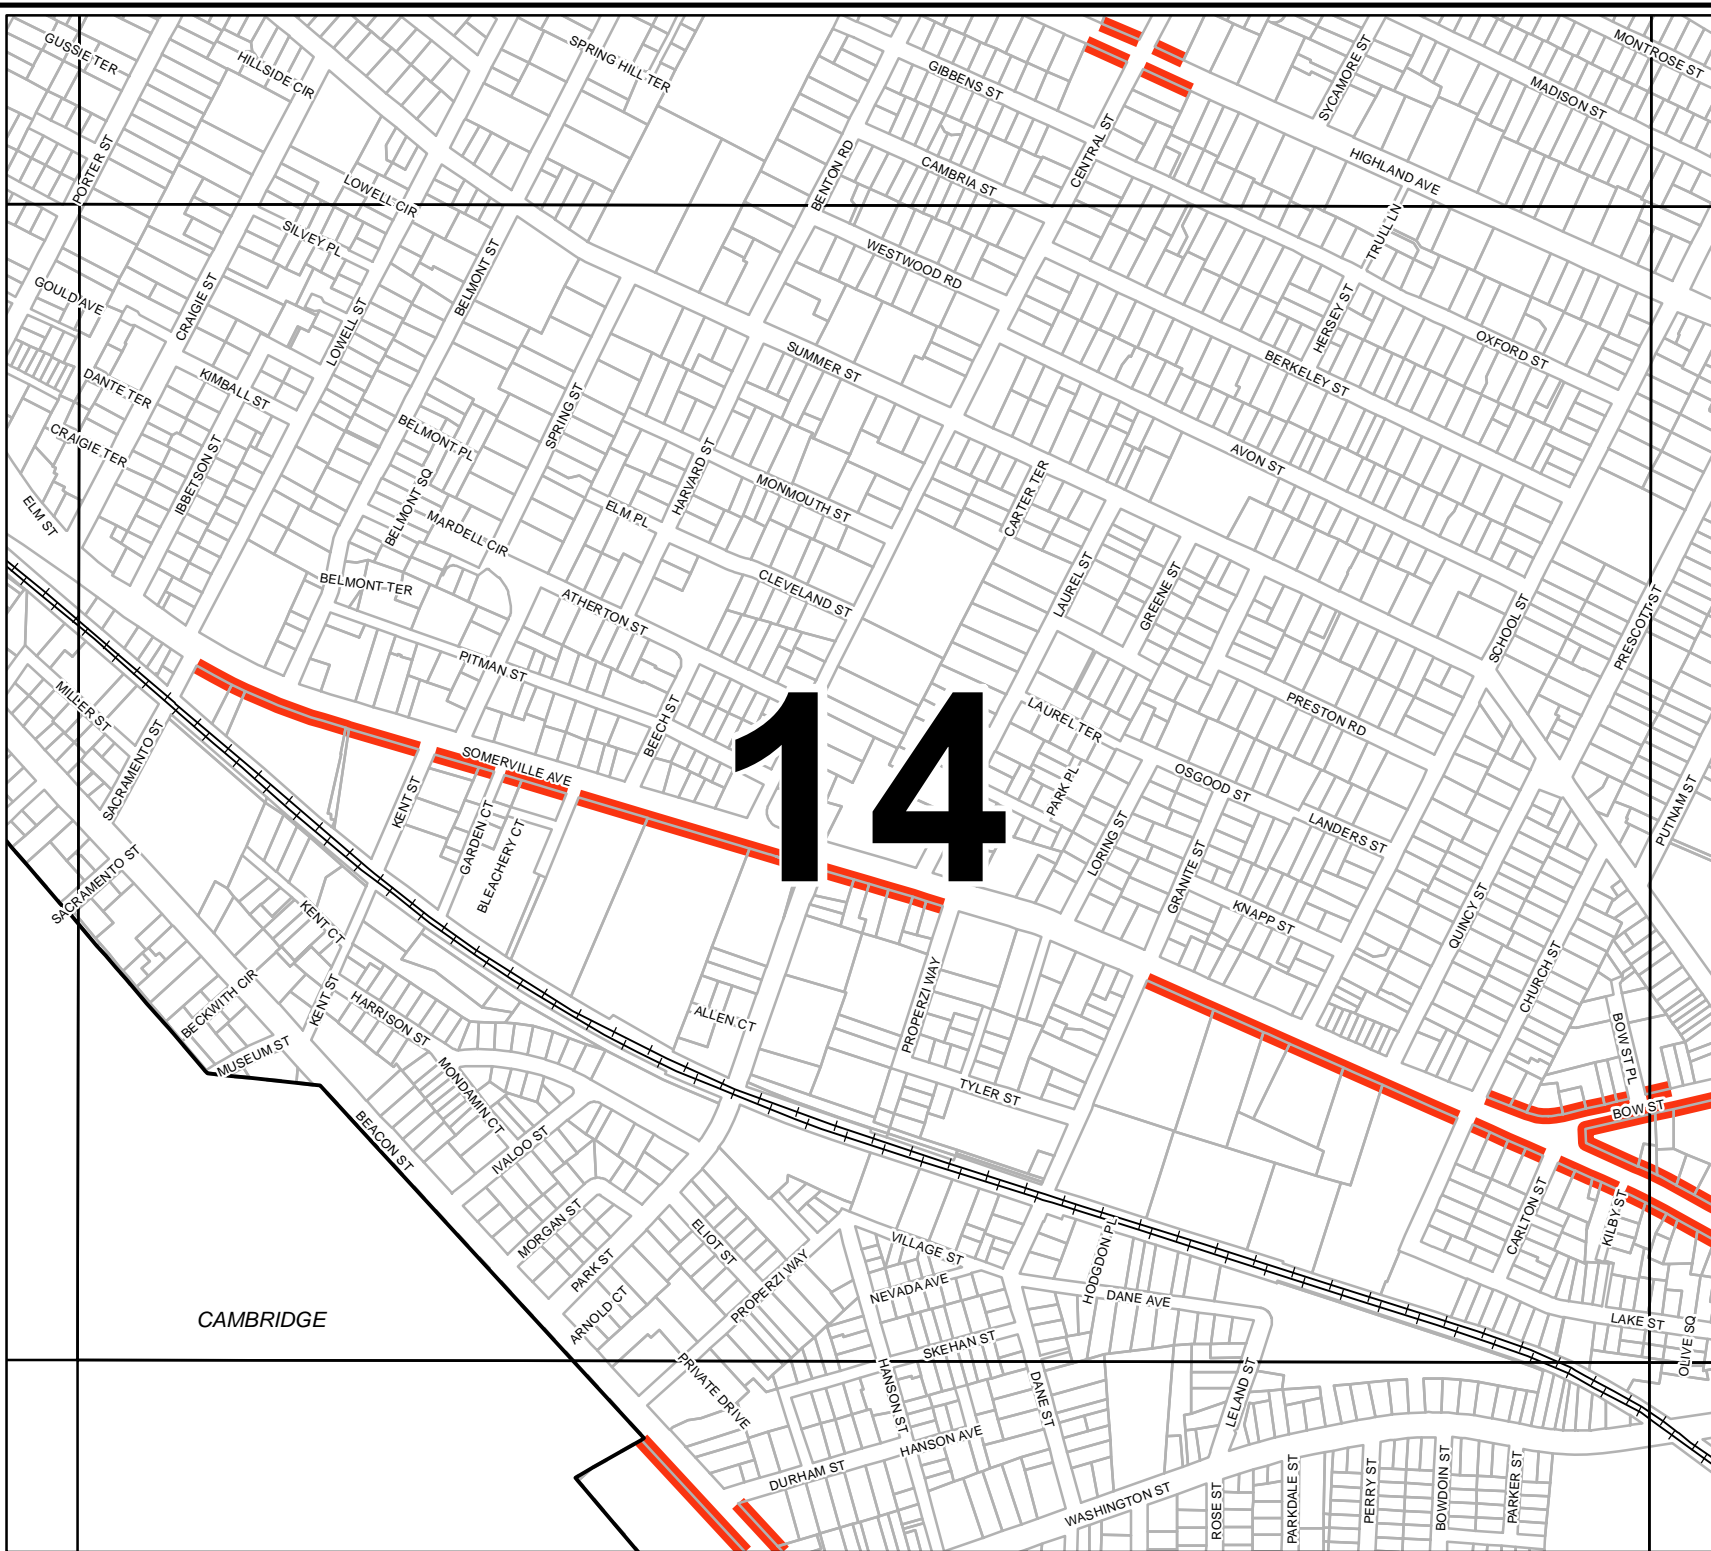

 Pedestrian Streets

Date: September 26, 2018

CITY OF
SOMERVILLE, MA
**PEDESTRIAN STREET
MAP**

 Pedestrian
Streets

Date: September 26, 2018

13

CAMBRIDGE

CITY OF
SOMERVILLE, MA
PEDESTRIAN STREET
MAP

1							
2	3						
4	5	6	7	8			
	9	10	11	12			
	13	14	15	16			
		17	18	19			

 Pedestrian
Streets

Date: September 26, 2018

14

CAMBRIDGE

CITY OF
SOMERVILLE, MA
PEDESTRIAN STREET
MAP

1						
2	3					
4	5	6	7	8		
	9	10	11	12		
	13	14	15	16		
		17	18	19		