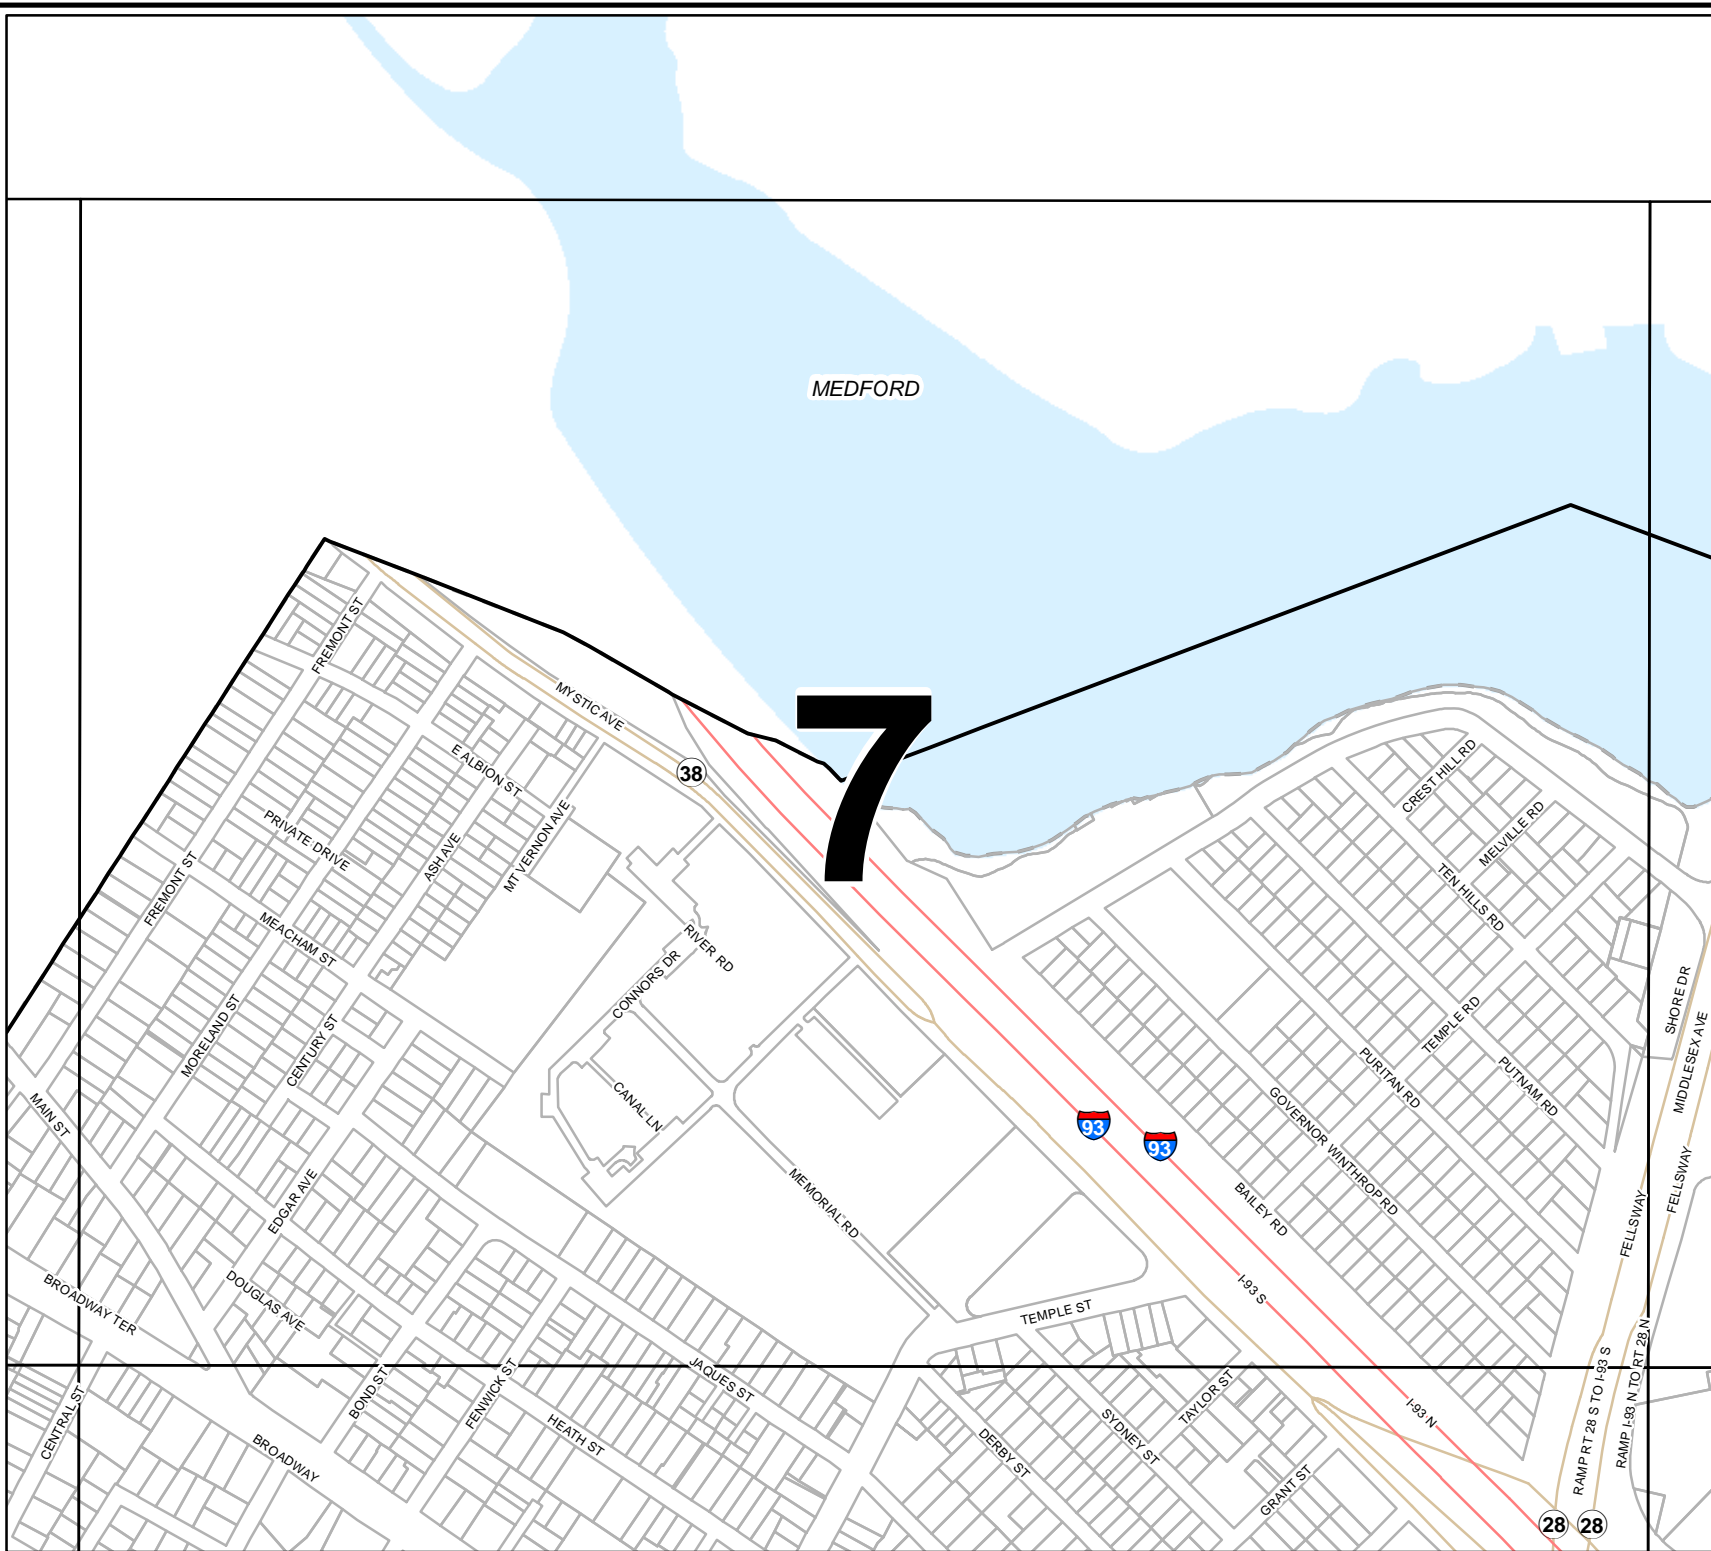

 Pedestrian
Streets

Date: September 26, 2018

MEDFORD

6

CITY OF
SOMERVILLE, MA
**PEDESTRIAN STREET
MAP**

 Pedestrian
Streets

Date: September 26, 2018

CITY OF
SOMERVILLE, MA
**PEDESTRIAN STREET
MAP**

1						
2	3					
4	5	6	7	8		
	9	10	11	12		
	13	14	15	16		
		17	18	19		

 Pedestrian
Streets

Date: September 26, 2018

CITY OF SOMERVILLE, MA PEDESTRIAN STREET MAP

1					
2	3				
4	5	6	7	8	
	9	10	11	12	
	13	14	15	16	
		17	18	19	