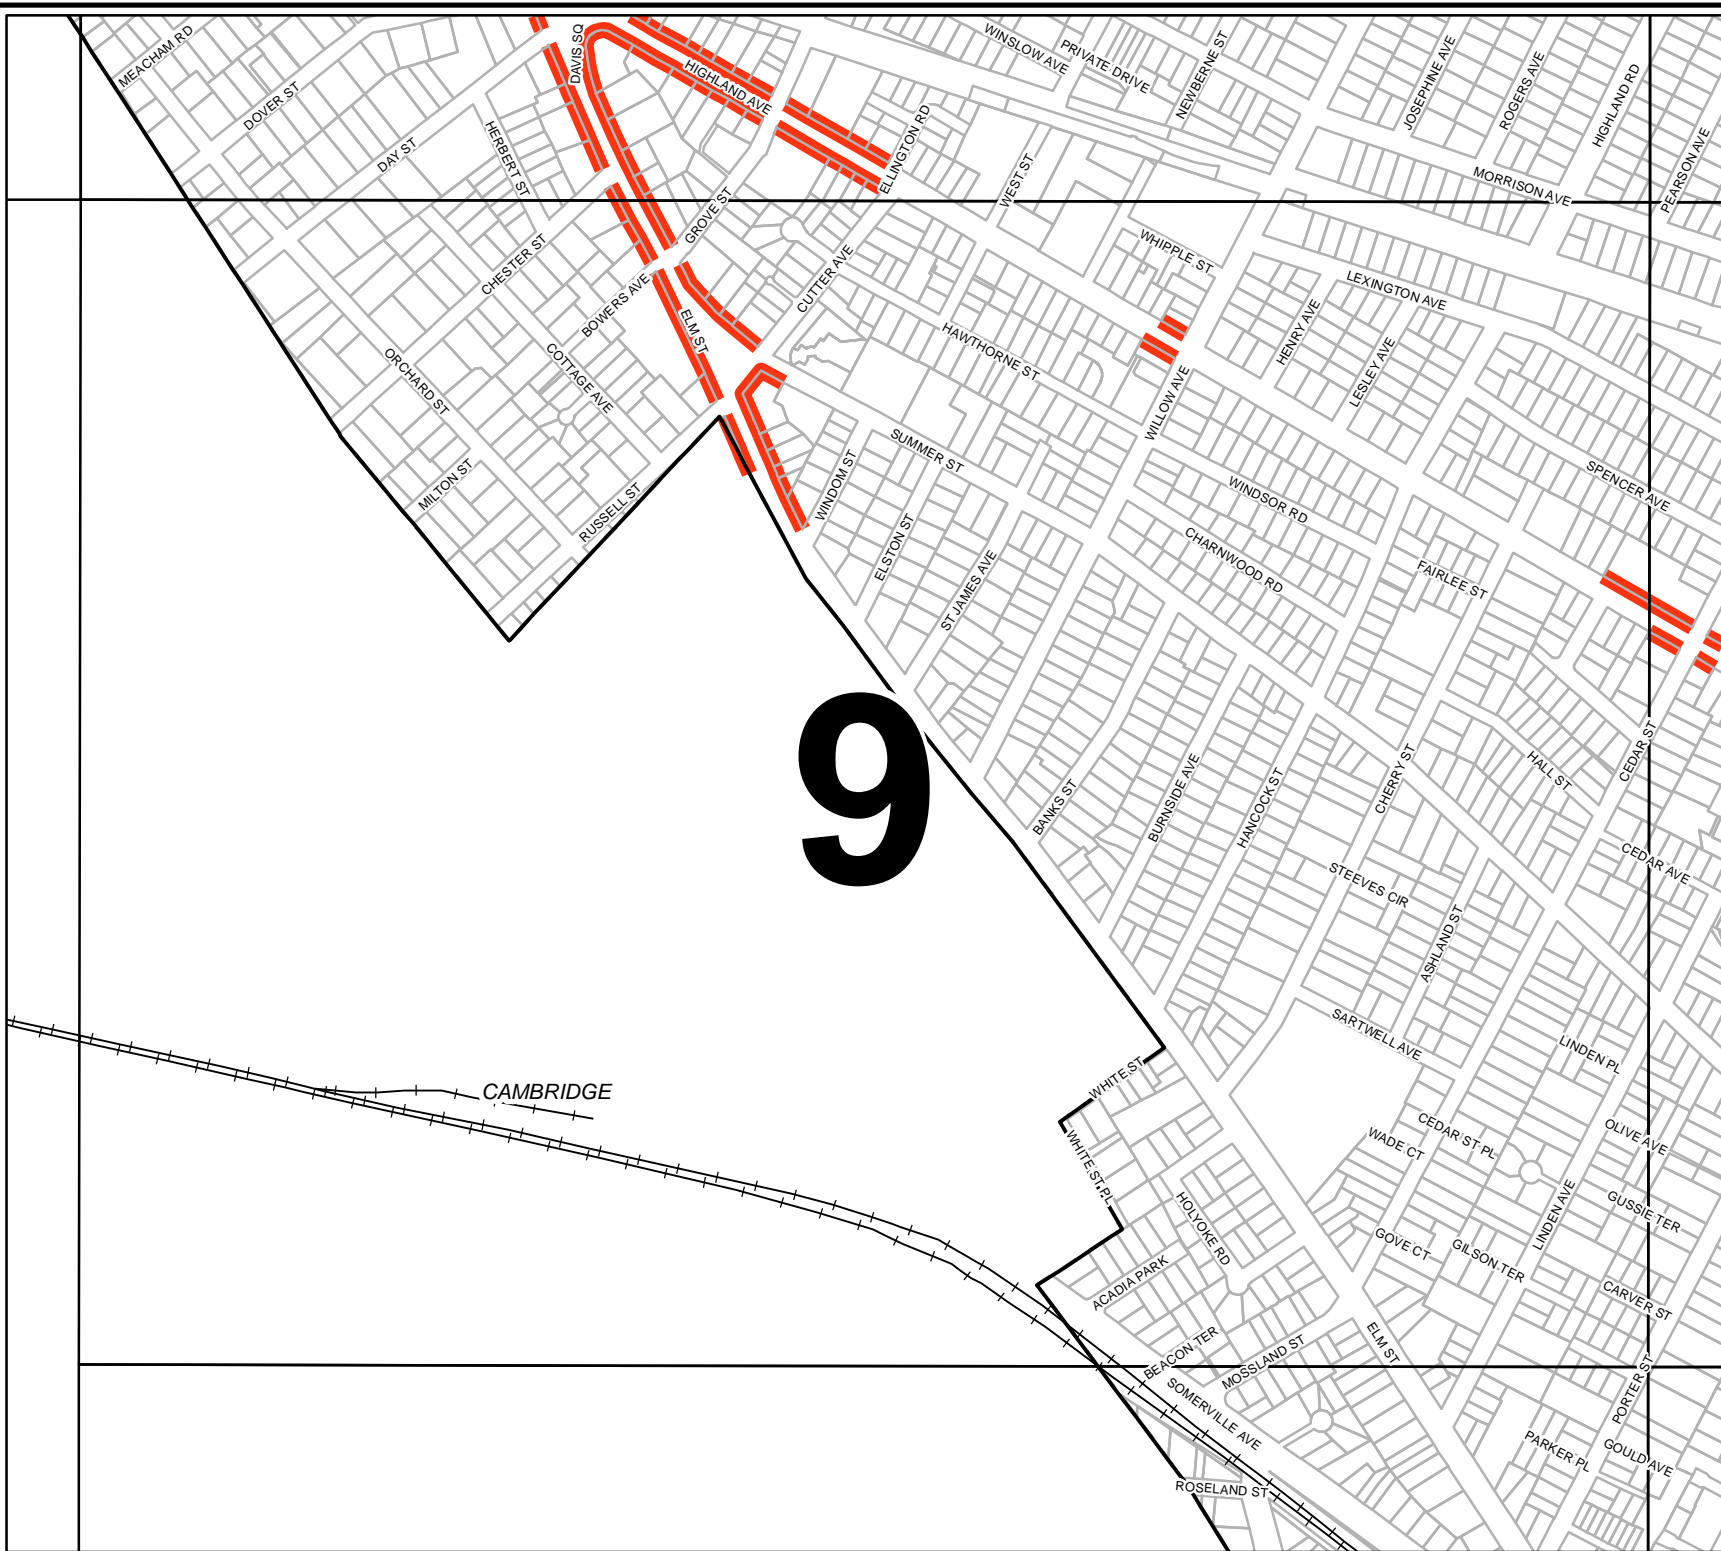

1						
2	3					
4	5	6	7	8		
	9	10	11	12		
	13	14	15	16		
		17	18	19		

 Pedestrian
Streets

Date: September 26, 2018

CITY OF SOMERVILLE, MA PEDESTRIAN STREET MAP

1					
2	3				
4	5	6	7	8	
	9	10	11	12	
	13	14	15	16	
		17	18	19	

 Pedestrian Streets

Date: September 26, 2018

CITY OF
SOMERVILLE, MA
**PEDESTRIAN STREET
MAP**

1								
2	3							
4	5	6	7	8				
	9	10	11	12				
	13	14	15	16				
		17	18	19				

 Pedestrian
Streets

Date: September 26, 2018