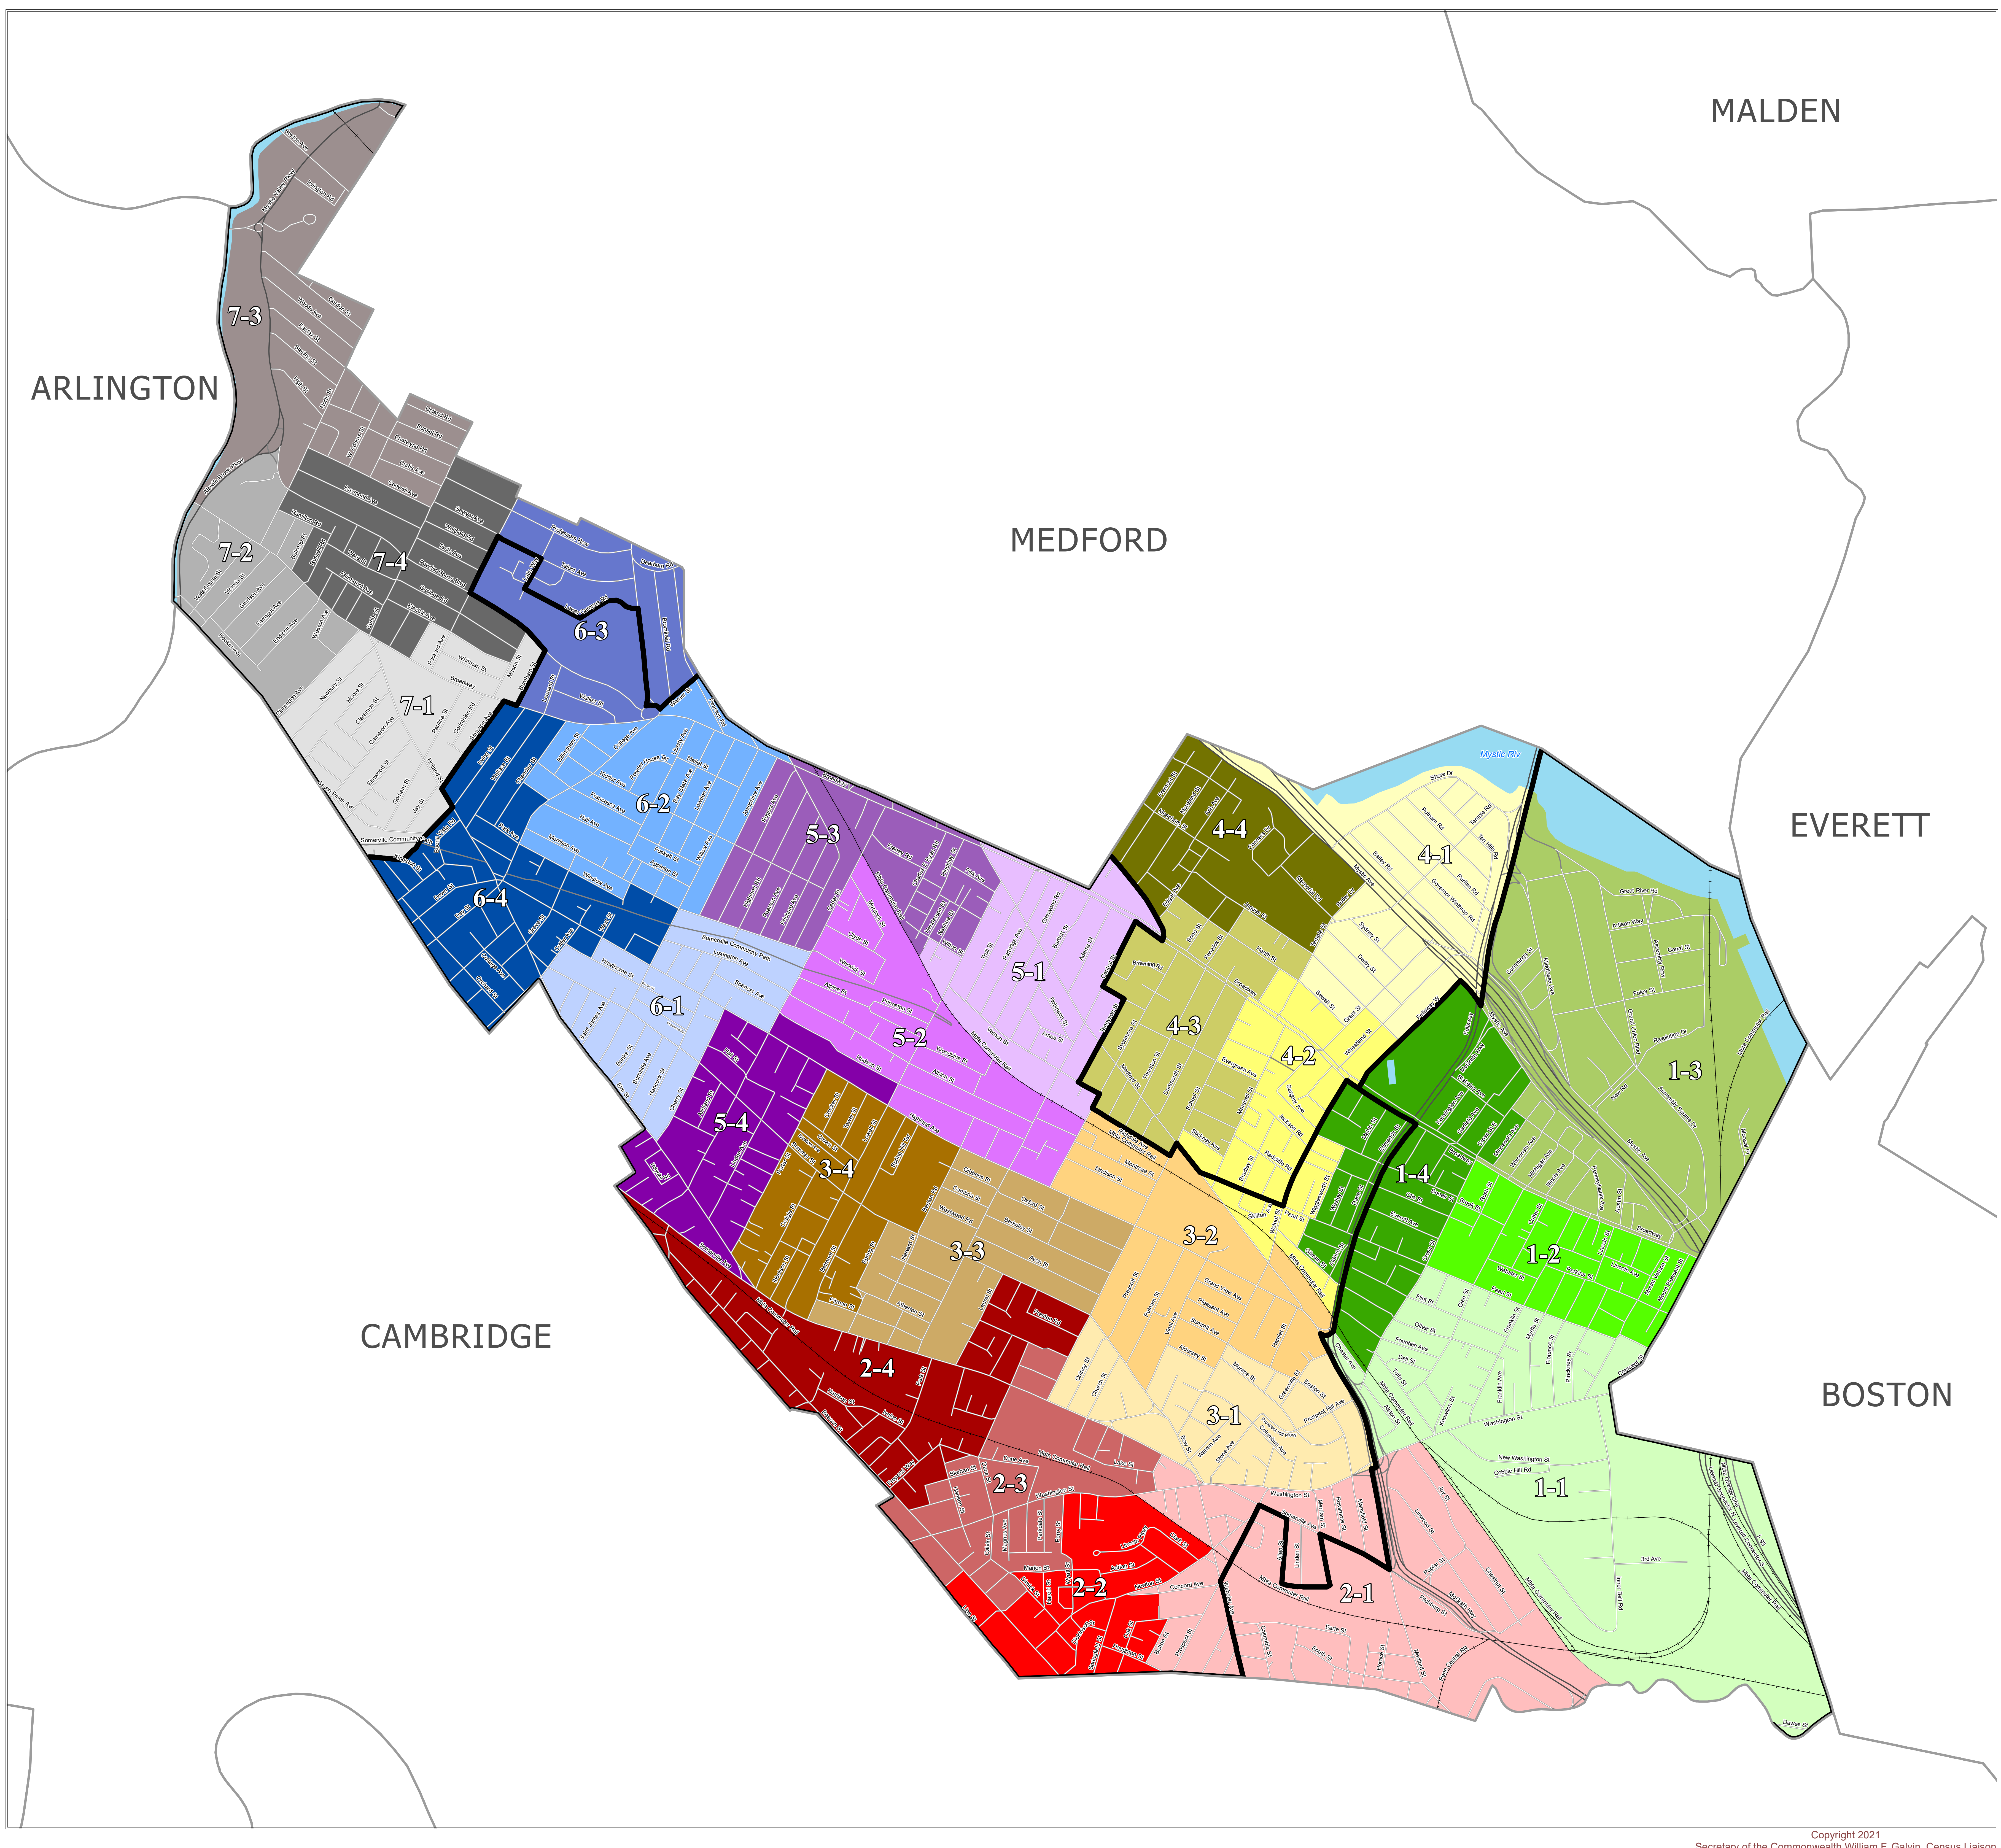

City of Somerville

Map Prepared for the City of Somerville
 Courtesy of William F. Galvin, Census Liaison
 Secretary of the Commonwealth

2020 Population - - 81,045

Minimum 5%	Target Population	Maximum 5%
2,749	2,894	3,039

Precinct Boundaries Somerville

Ward / Precinct	2020 Population	Variance
1-1	2,895	0.03
1-2	2,822	-2.49
1-3	2,768	-4.35
1-4	2,977	2.87
2-1	2,755	-4.80
2-2	2,790	-3.59
2-3	2,755	-4.80
2-4	2,874	-0.69
3-1	2,907	0.45
3-2	2,920	0.90
3-3	2,765	-4.46
3-4	2,782	-3.87
4-1	2,971	2.66
4-2	2,976	2.83
4-3	3,005	3.84
4-4	2,974	2.76
5-1	2,904	0.35
5-2	2,896	0.07
5-3	2,894	0.00
5-4	3,029	4.66
6-1	3,026	4.56
6-2	3,029	4.66
6-3	3,008	3.94
6-4	2,927	1.14
7-1	3,006	3.87
7-2	2,799	-3.28
7-3	2,786	-3.73
7-4	2,805	-3.08

Population is based on the official U.S. 2020 Census block-level data.

Boundaries effective December 31, 2021

Legend

- Municipal Boundary
- Final House Plan Shapefile
- Geographical Features**
- Major Road
- Local Road
- Railroad
- Other Municipal Features
- Streams, Rivers
- Coastal Water, Lakes, Ponds, Major Rivers