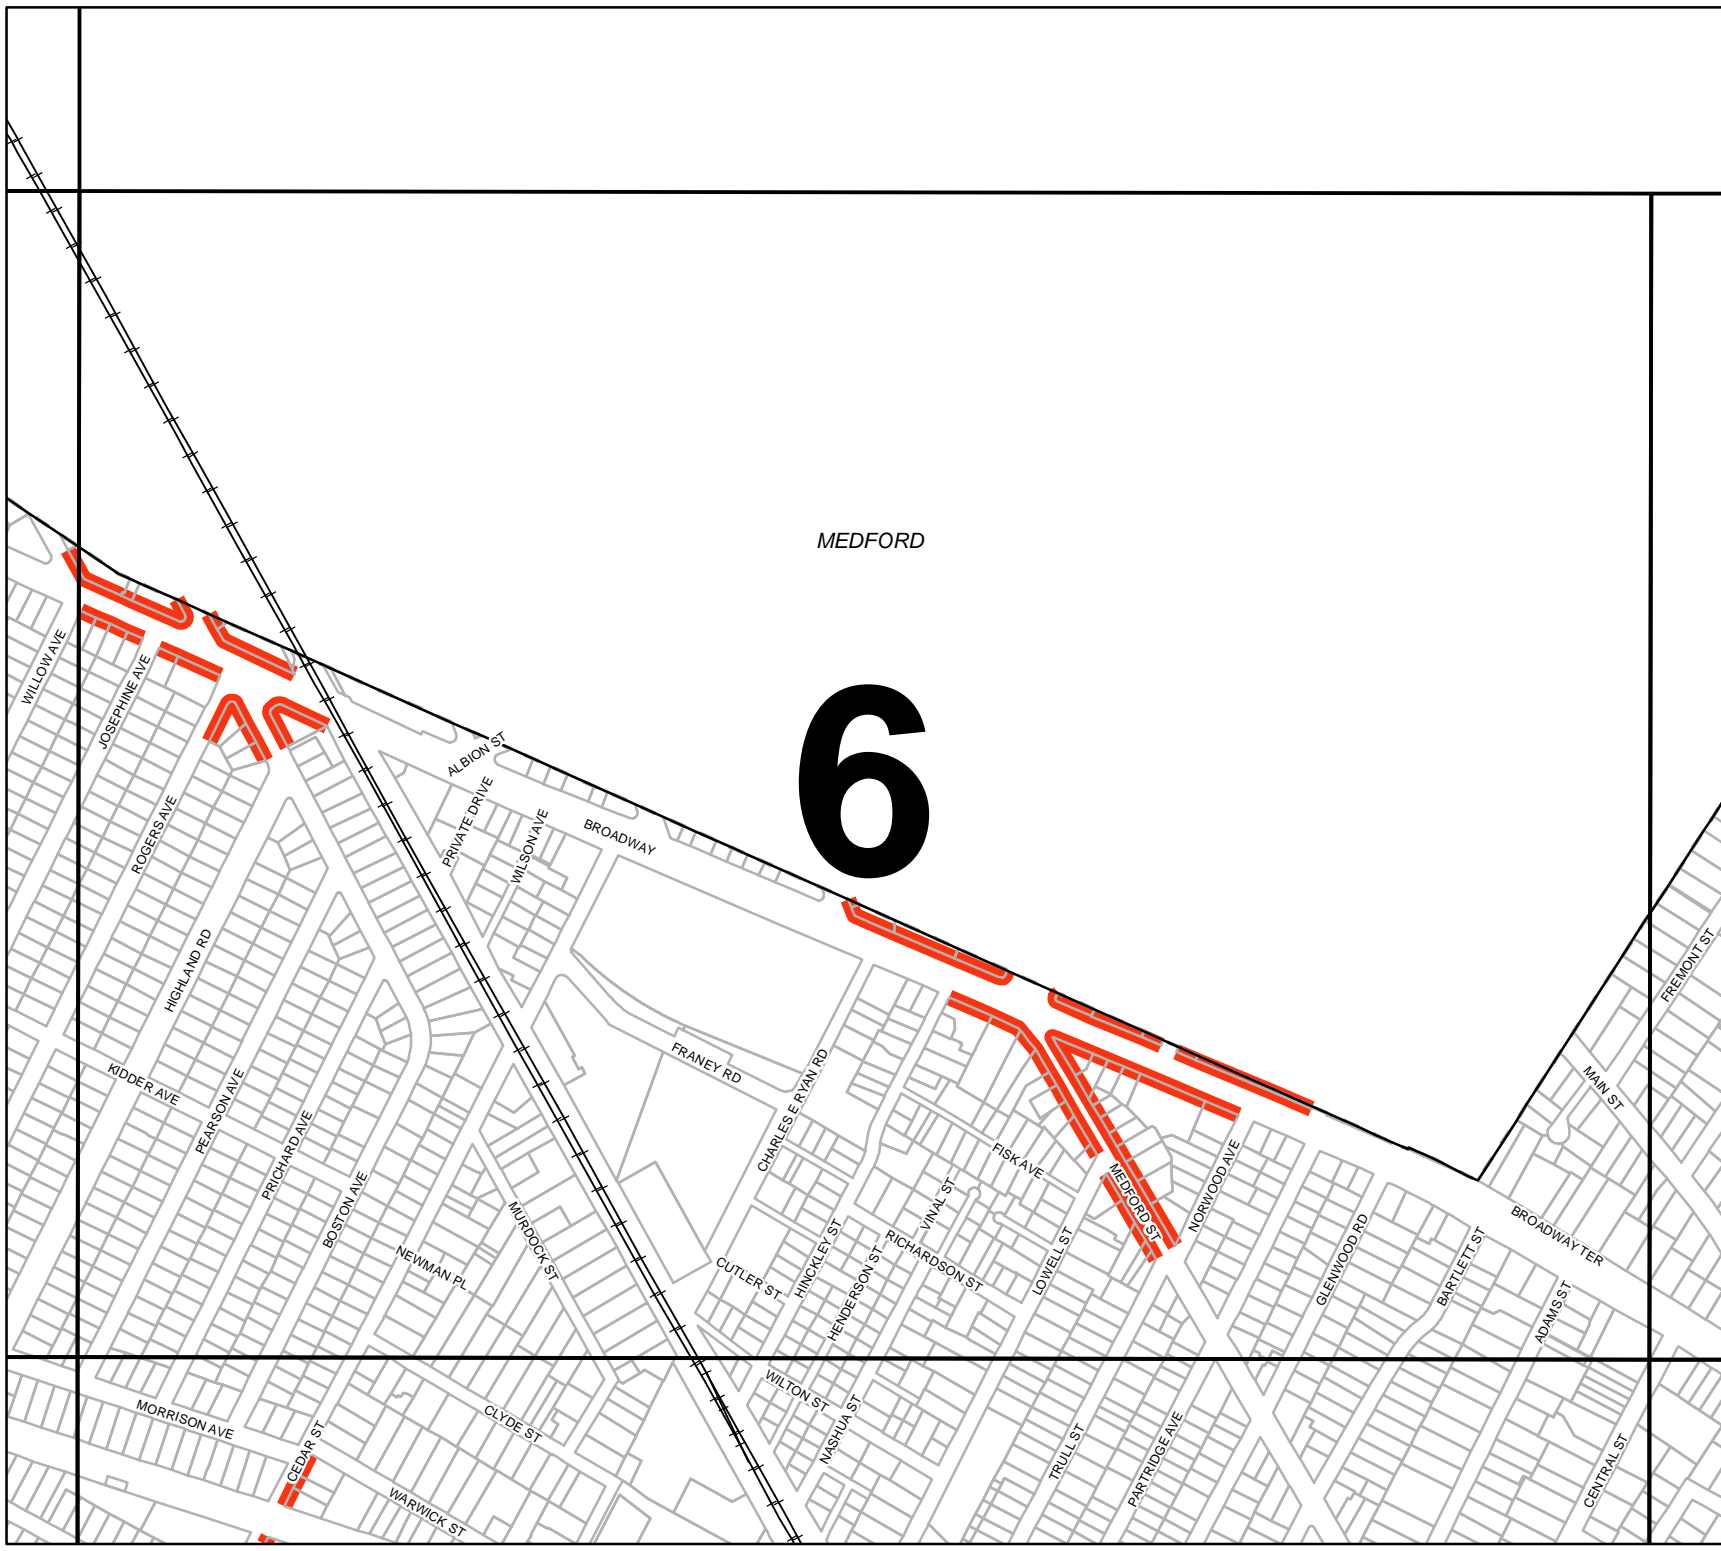

YORKTOWN ST

MALVERN AVE

CAMFRON AVE

GLENDALE AVE

ELMWOOD ST

TANNERY BROOK ROW

HARRISON RD

GORHAM ST

CITY OF
SOMERVILLE, MA
**PEDESTRIAN STREET
MAP**

 Pedestrian
Streets

Date: December 1, 2016

CITY OF
SOMERVILLE, MA
**PEDESTRIAN STREET
MAP**

 Pedestrian
Streets

Date: December 1, 2016

CITY OF
SOMERVILLE, MA
PEDESTRIAN STREET
MAP