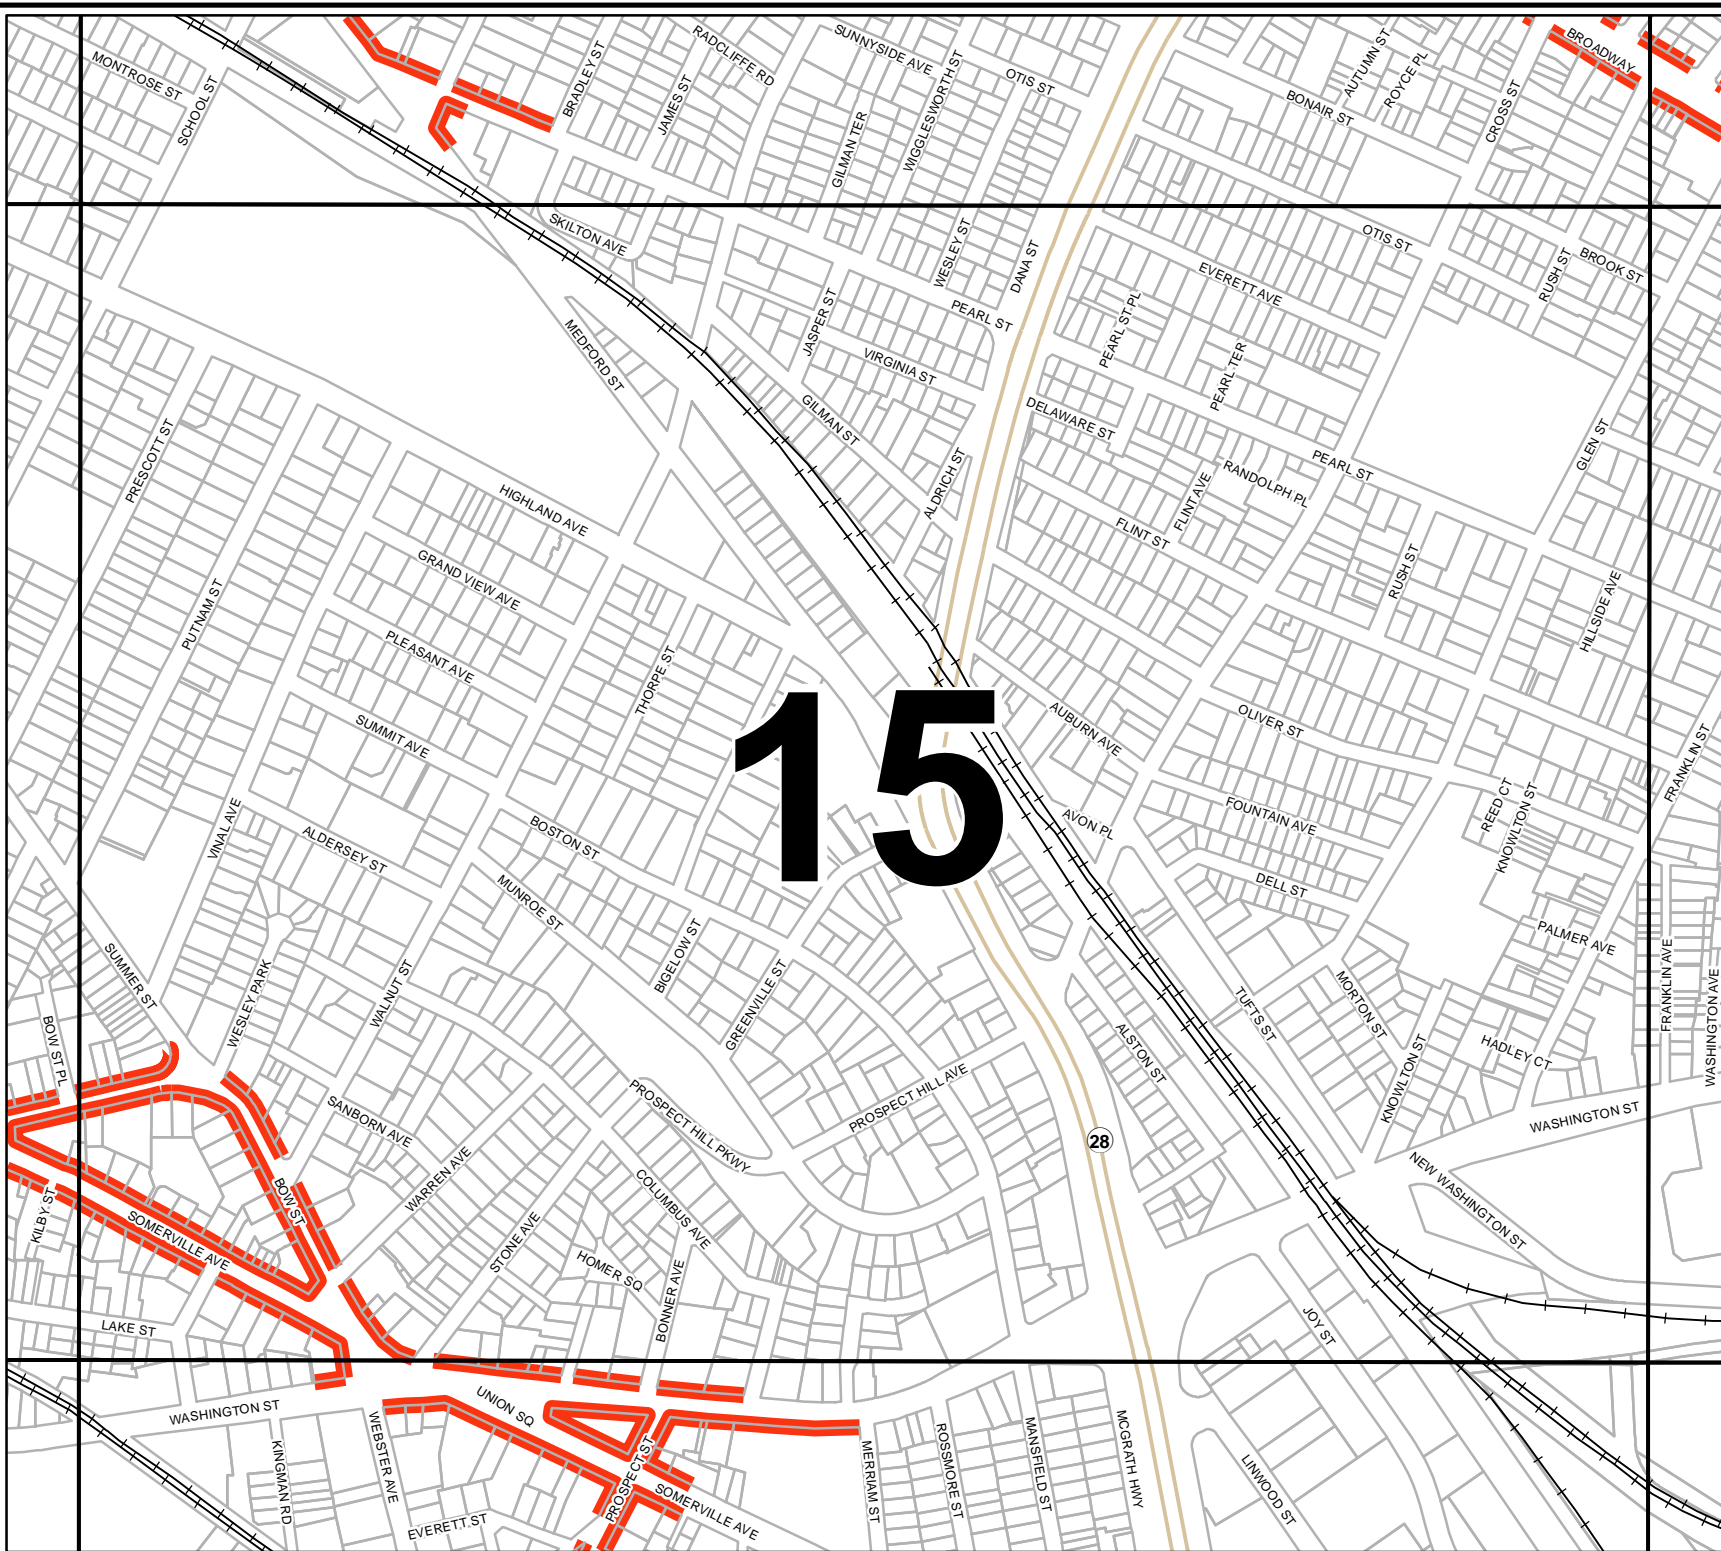

Date: December 1, 2016

13

CAMBRIDGE

CITY OF
SOMERVILLE, MA
PEDESTRIAN STREET
MAP

 Pedestrian
Streets

Date: December 1, 2016

CITY OF
SOMERVILLE, MA
PEDESTRIAN STREET
MAP

1				
2	3			
4	5	6	7	8
	9	10	11	12
	13	14	15	16
		17	18	19

 Pedestrian
Streets

Date: December 1, 2016

CITY OF
SOMERVILLE, MA
PEDESTRIAN STREET
MAP

 Pedestrian
Streets

0 250 500
Feet

Date: December 1, 2016

CITY OF
SOMERVILLE, MA
PEDESTRIAN STREET
MAP

 Pedestrian
Streets