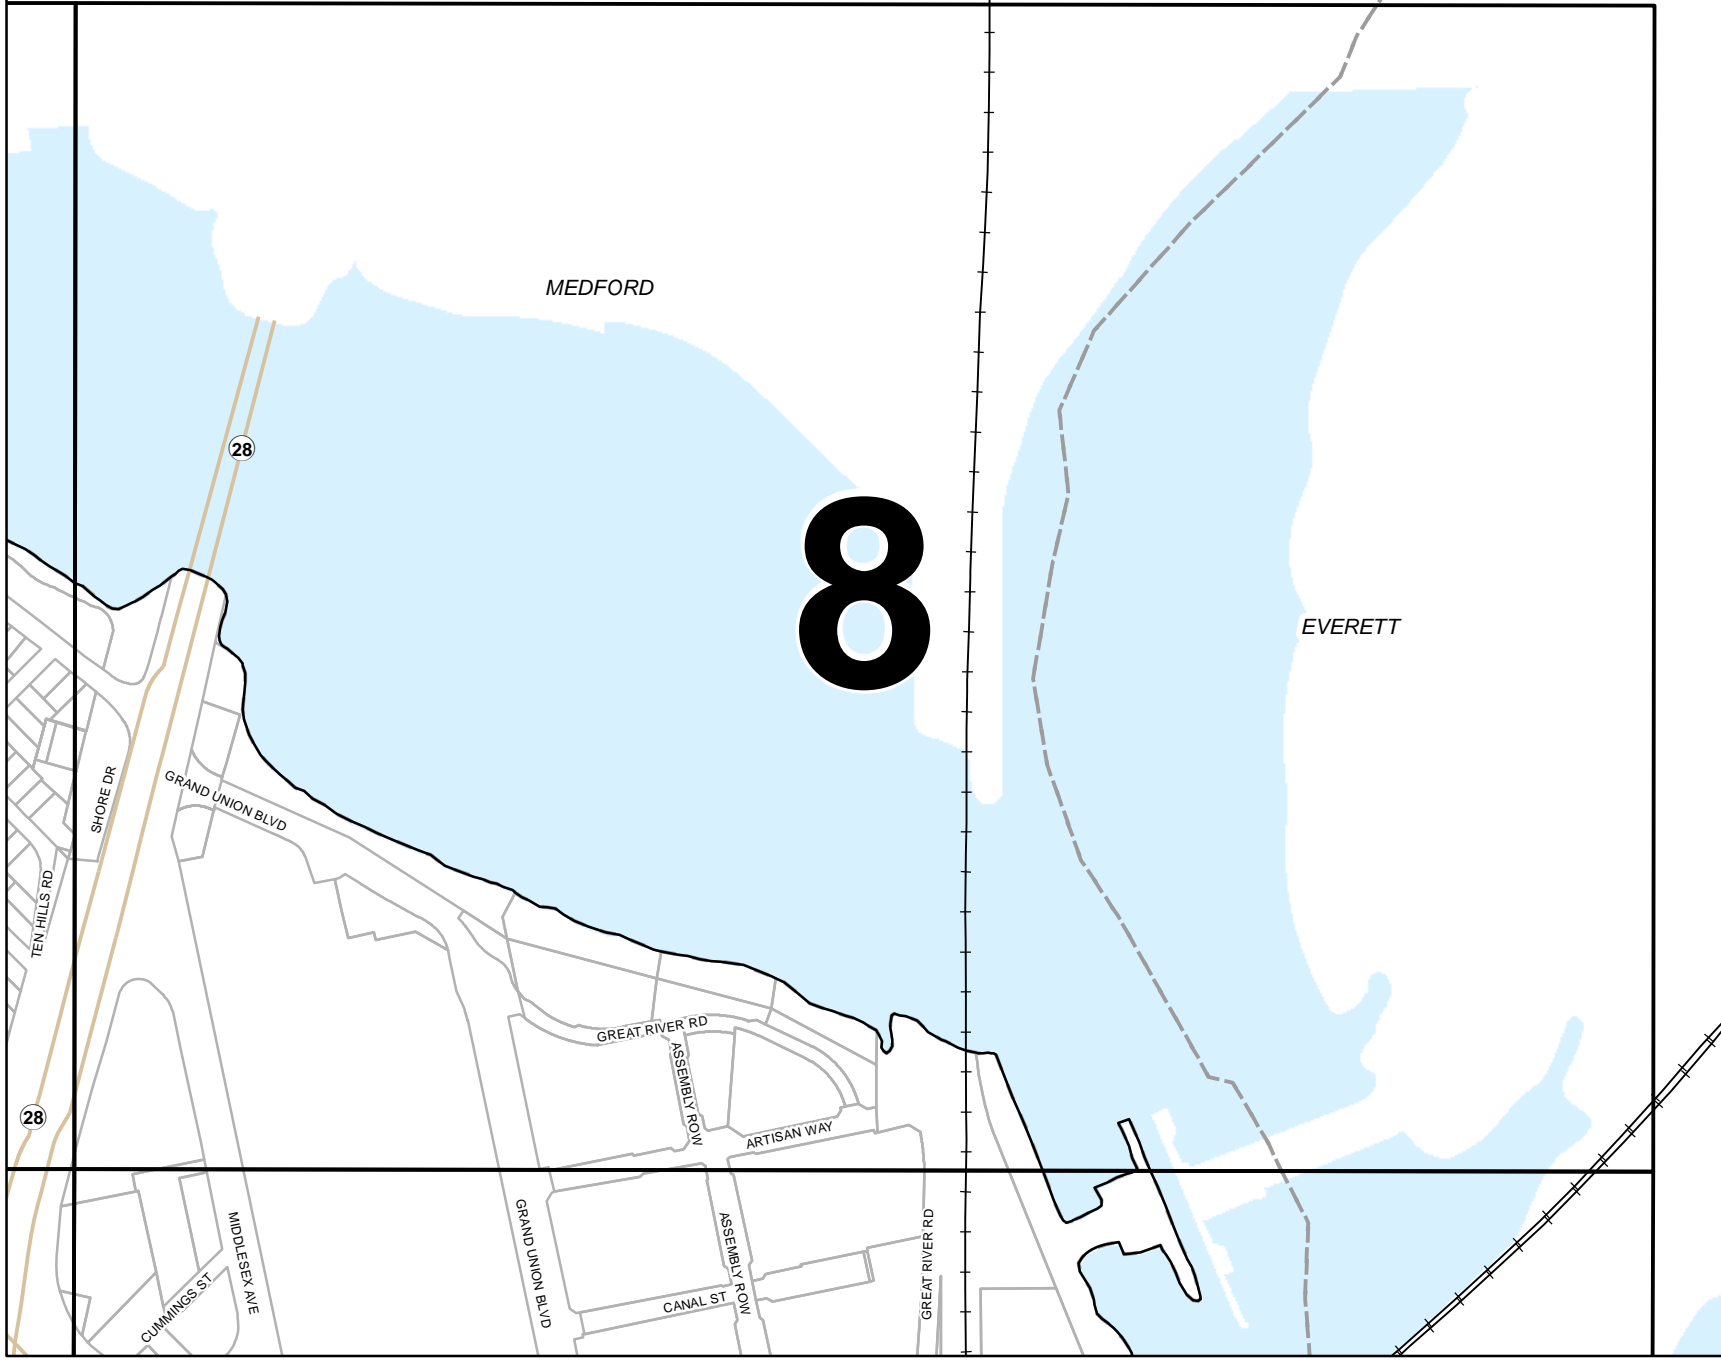

 Pedestrian
Streets

Date: December 1, 2016

CITY OF
SOMERVILLE, MA
**PEDESTRIAN STREET
MAP**

 Pedestrian
Streets

Date: December 1, 2016

CITY OF
SOMERVILLE, MA
PEDESTRIAN STREET
MAP

 Pedestrian
Streets

9