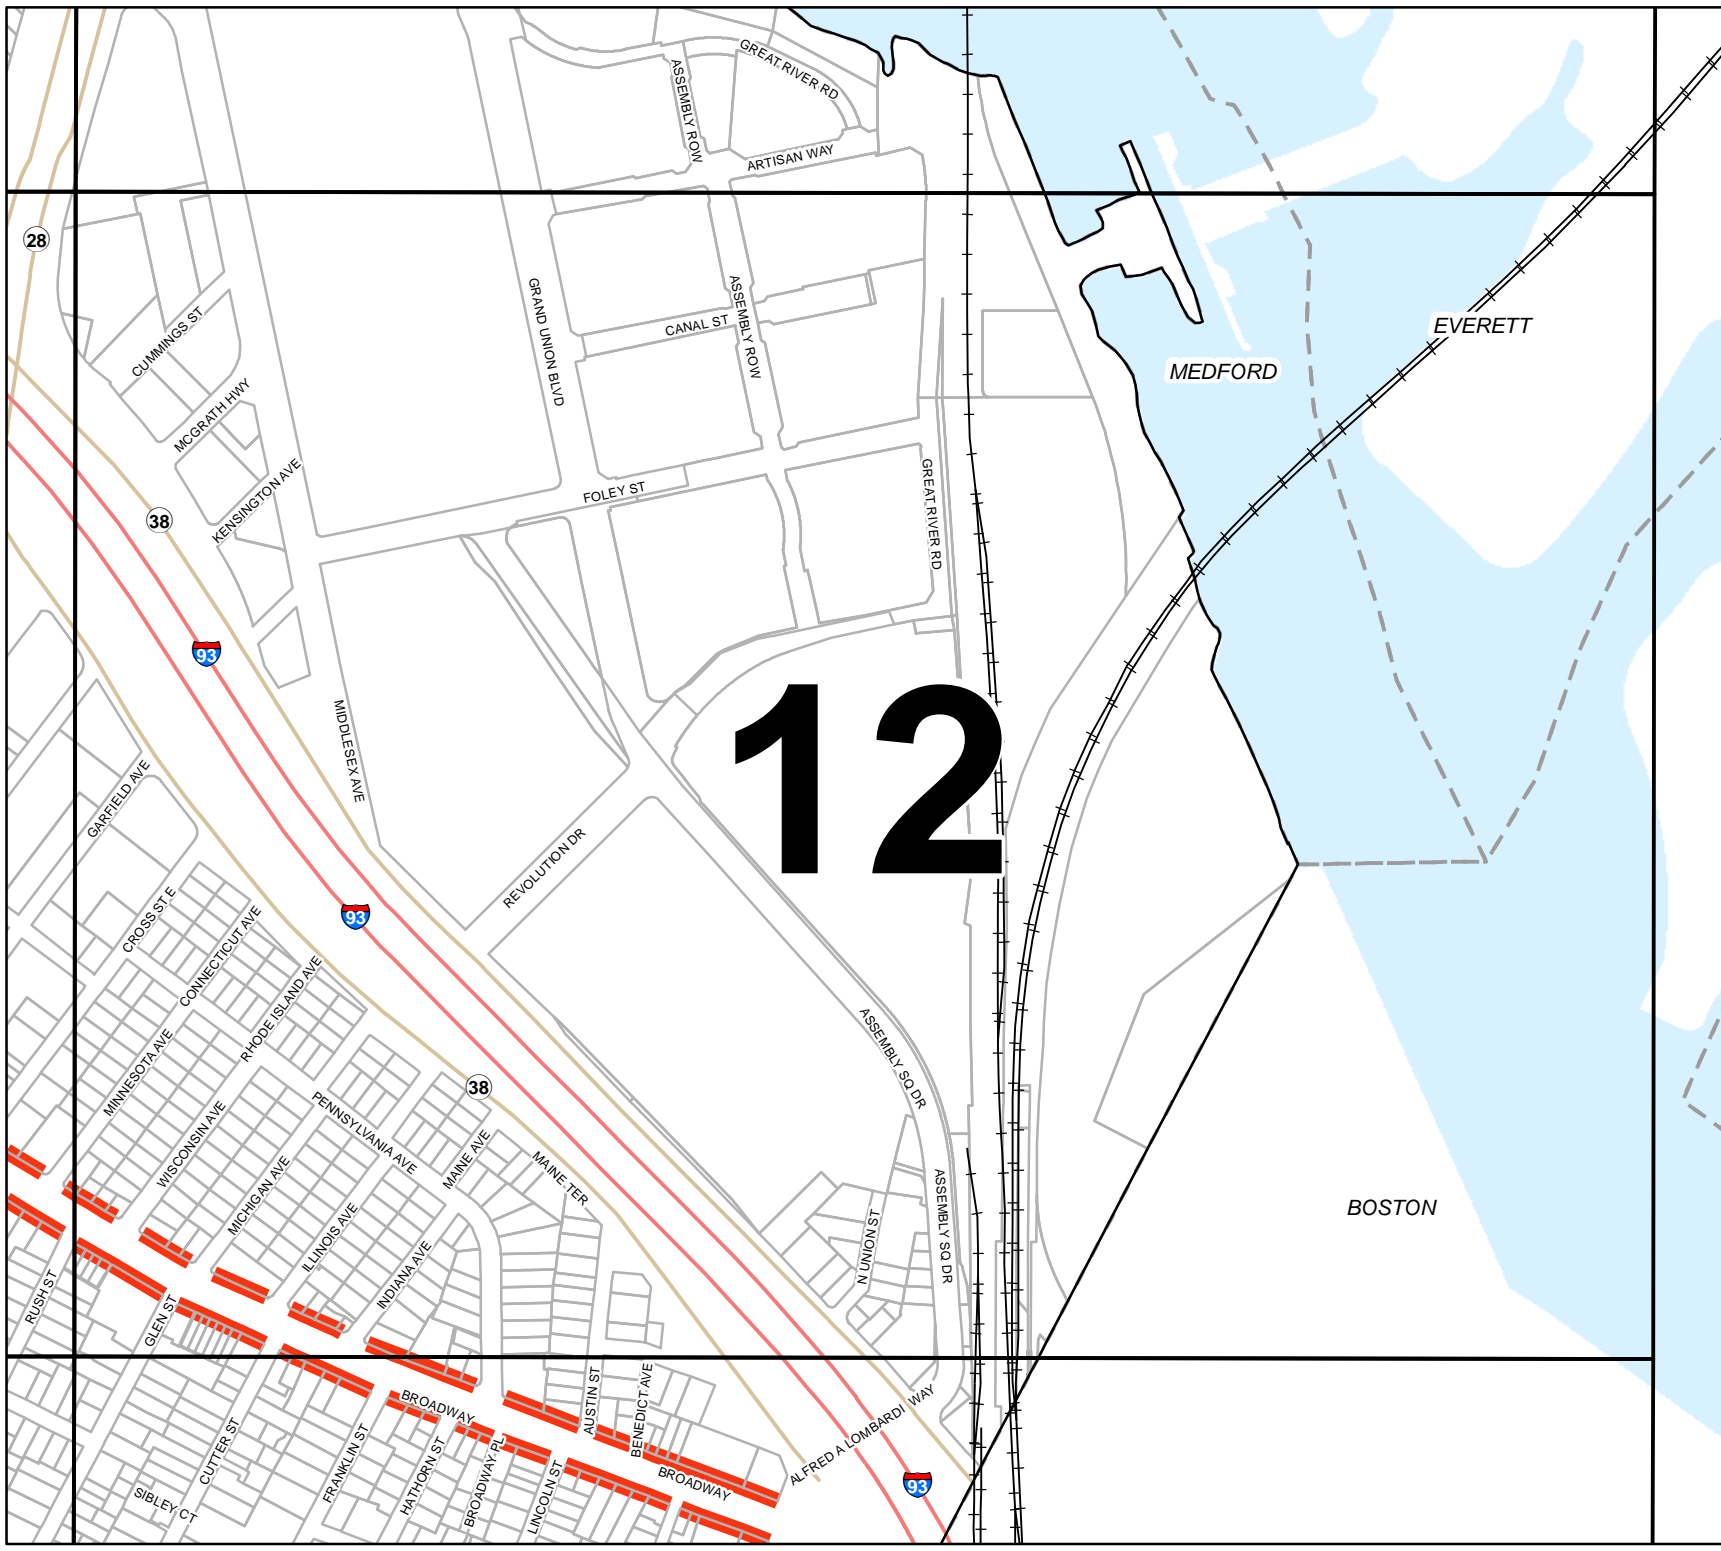

CITY OF SOMERVILLE, MA
PEDESTRIAN STREET MAP

1				
2	3			
4	5	6	7	8
	9	10	11	12
	13	14	15	16
		17	18	19

Pedestrian Streets

Date: December 1, 2016