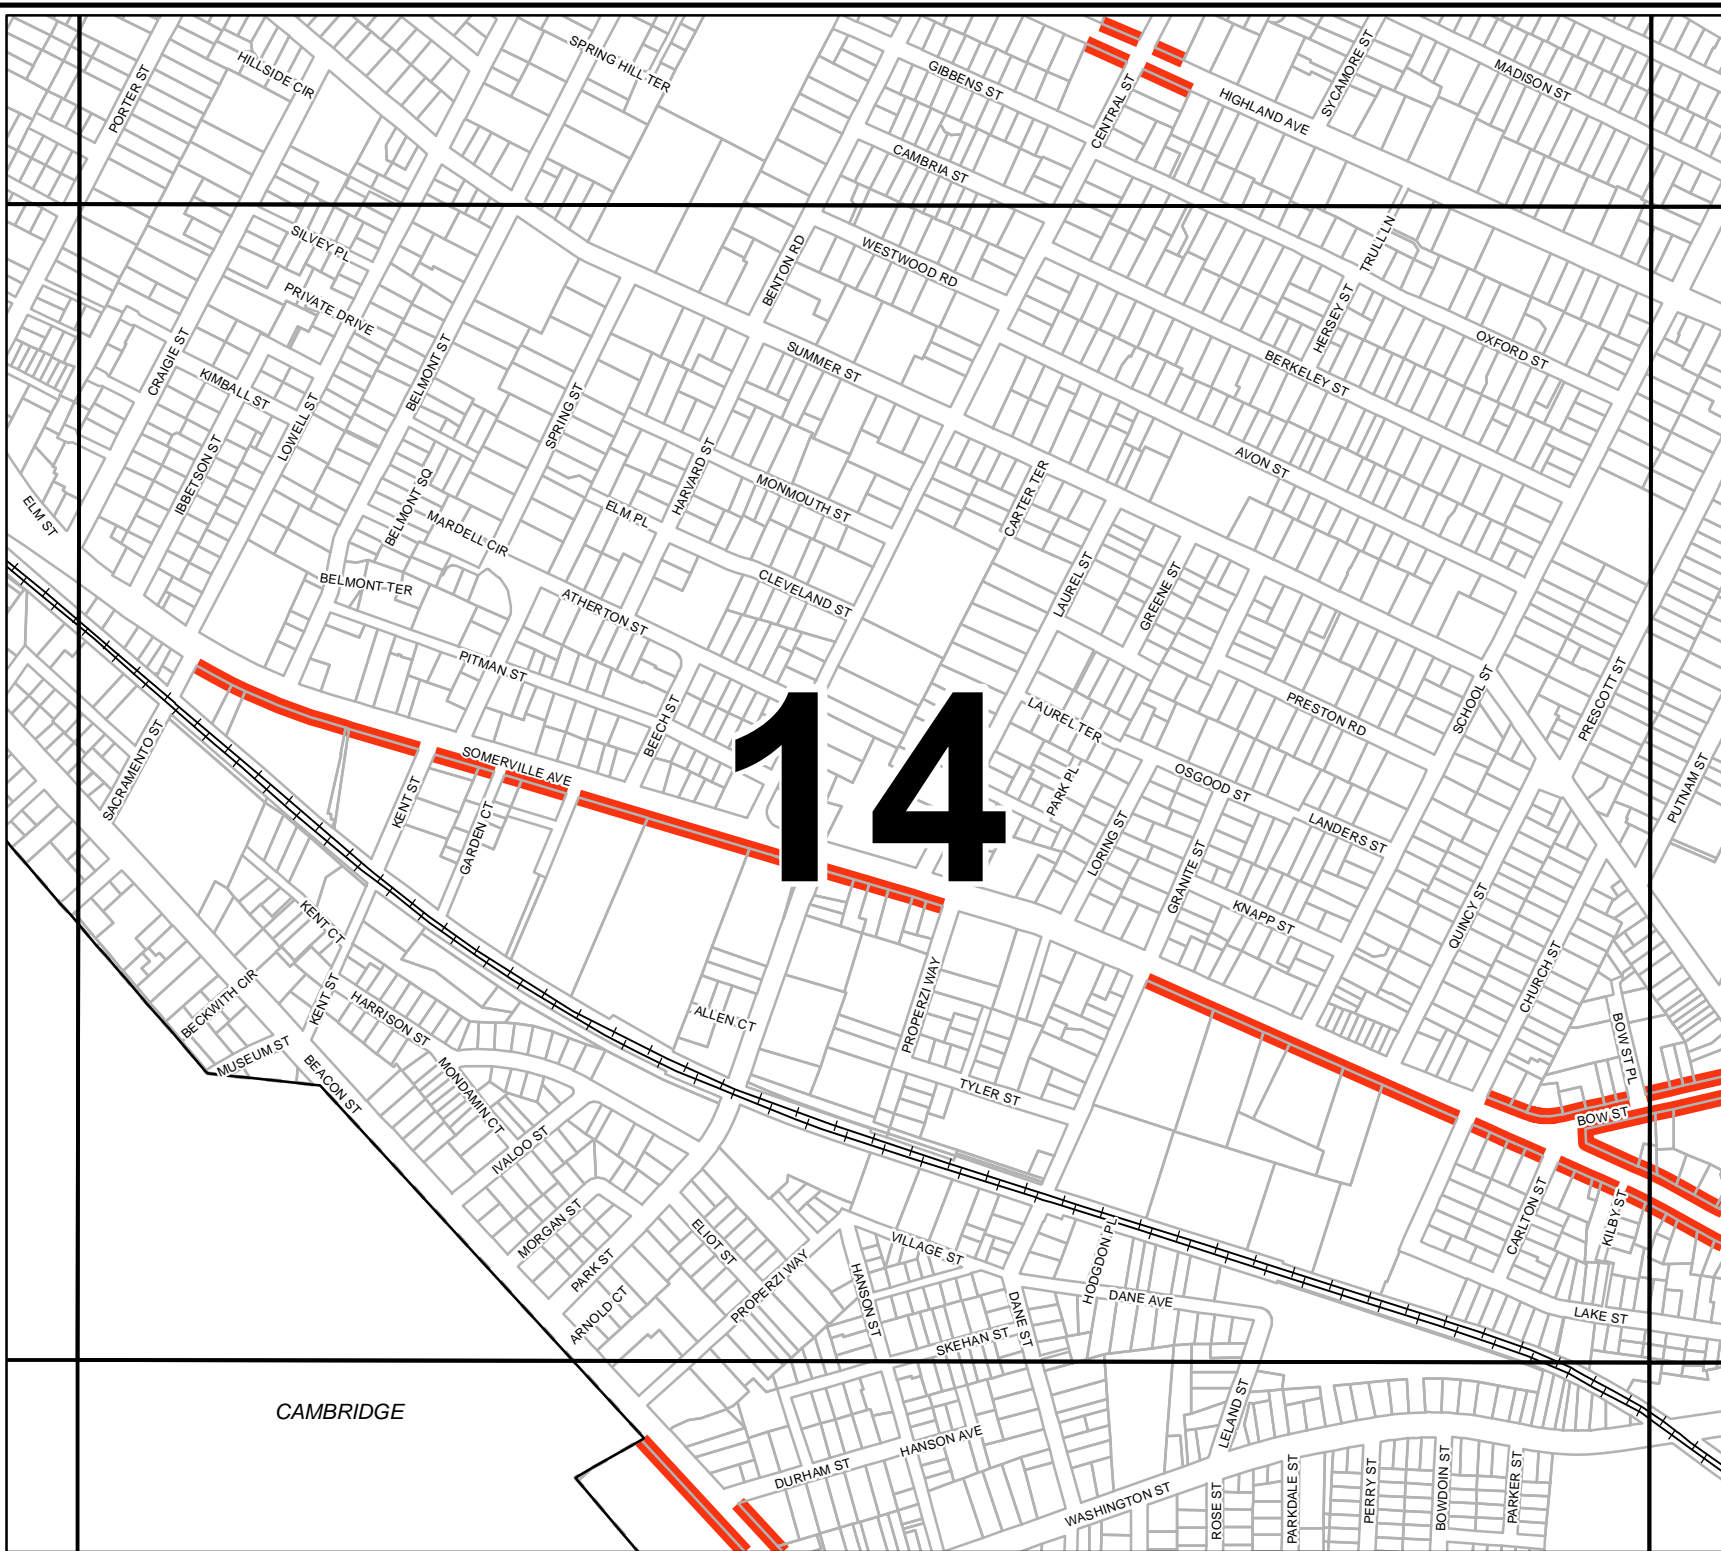

Date: December 1, 2016

13

CAMBRIDGE

CITY OF
SOMERVILLE, MA
PEDESTRIAN STREET
MAP

 Pedestrian
Streets

Date: December 1, 2016

CITY OF
SOMERVILLE, MA
PEDESTRIAN STREET
MAP

1				
2	3			
4	5	6	7	8
	9	10	11	12
	13	14	15	16
		17	18	19