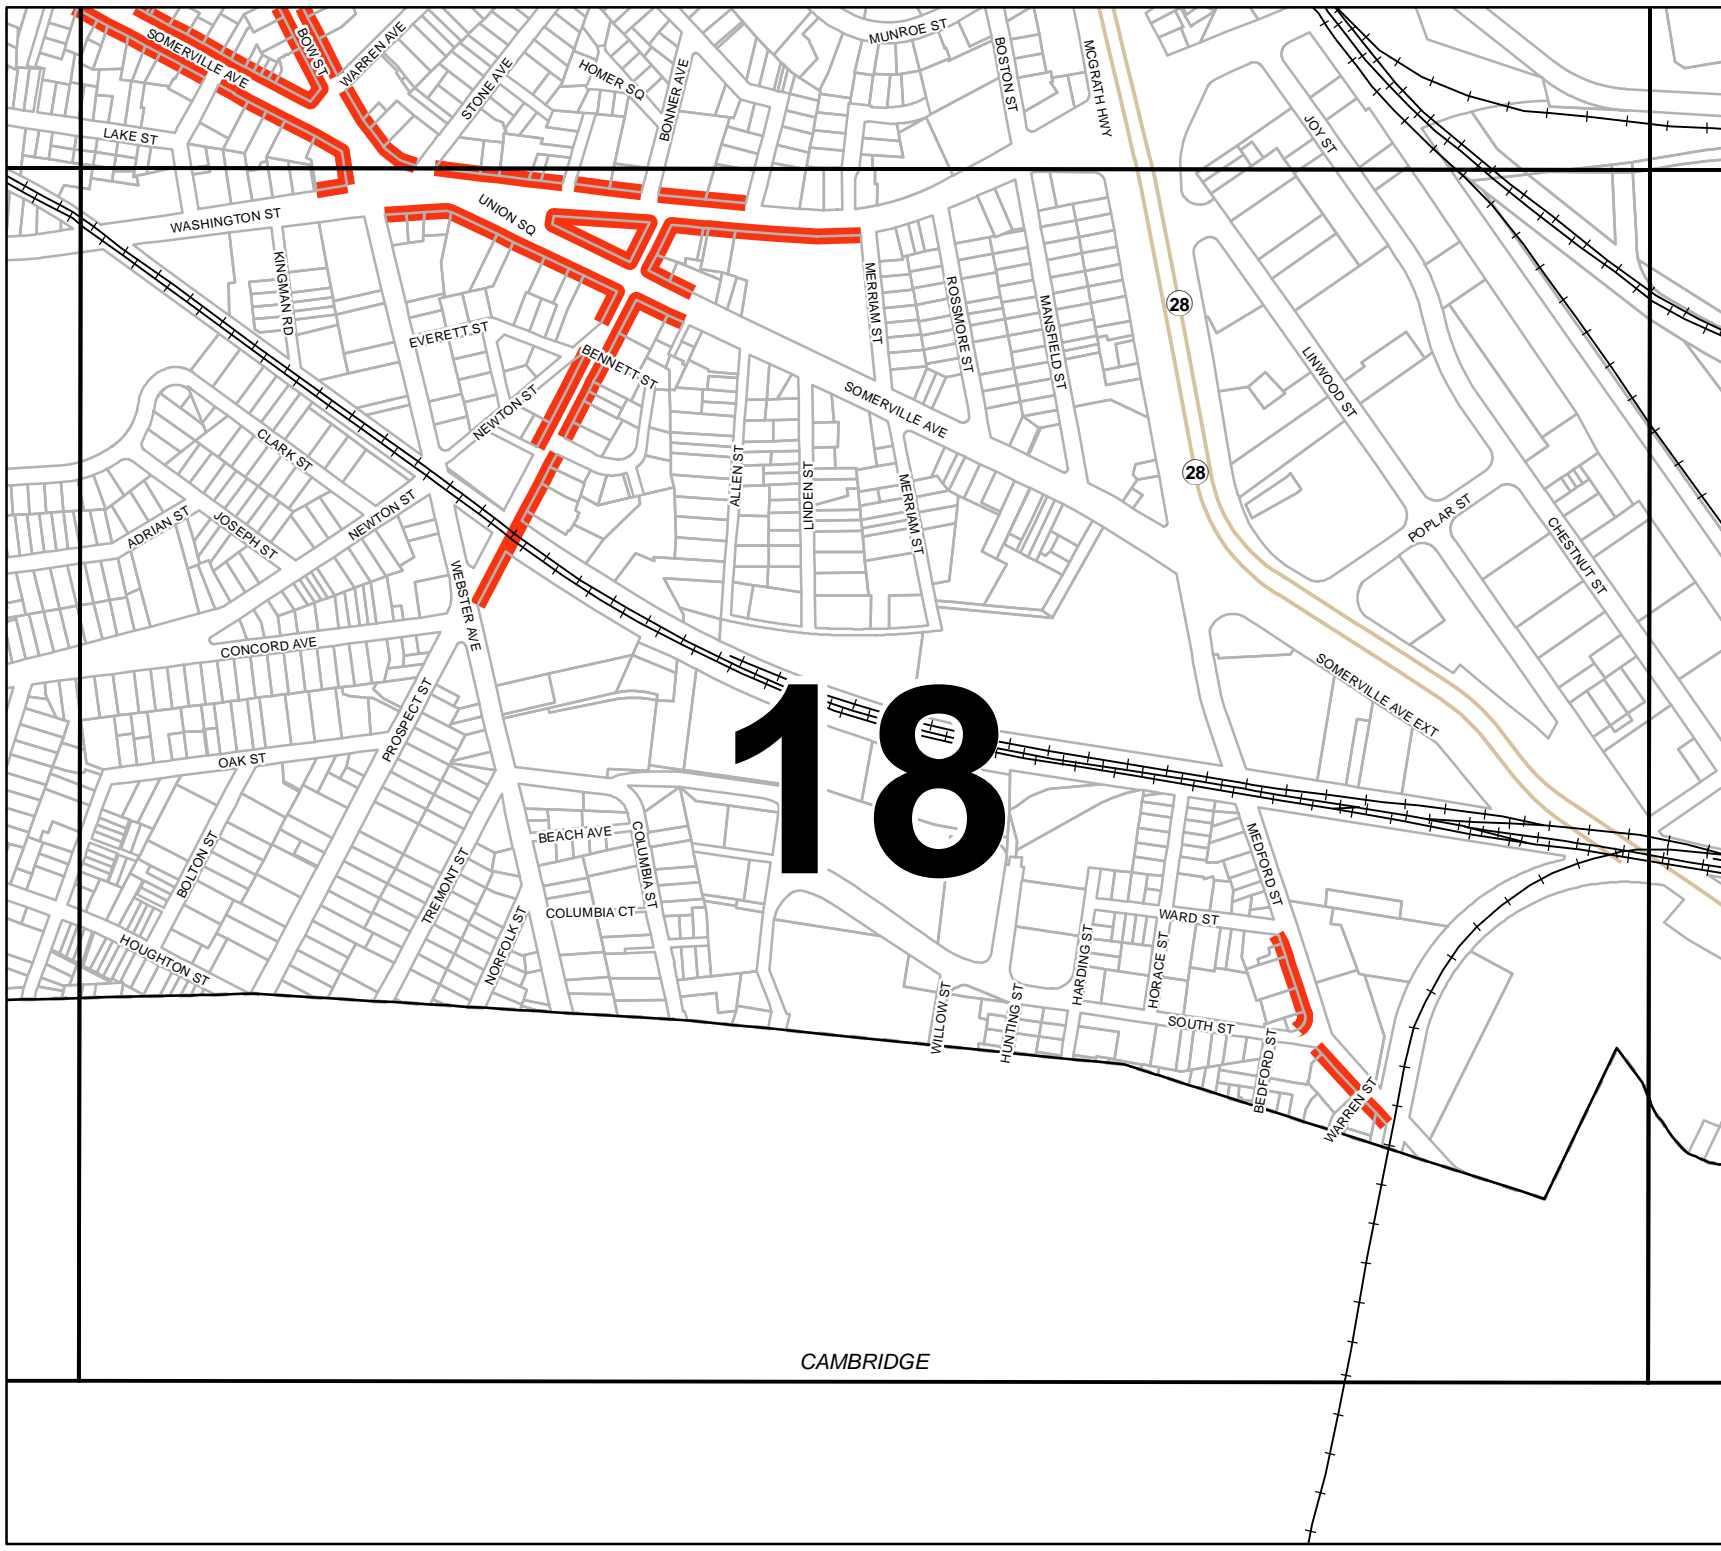

17

CAMBRIDGE

Date: December 1, 2016

CITY OF
SOMERVILLE, MA
PEDESTRIAN STREET
MAP

1				
2	3			
4	5	6	7	8
	9	10	11	12
	13	14	15	16
		17	18	19

 Pedestrian
Streets

Date: December 1, 2016

CITY OF
SOMERVILLE, MA
**PEDESTRIAN STREET
MAP**