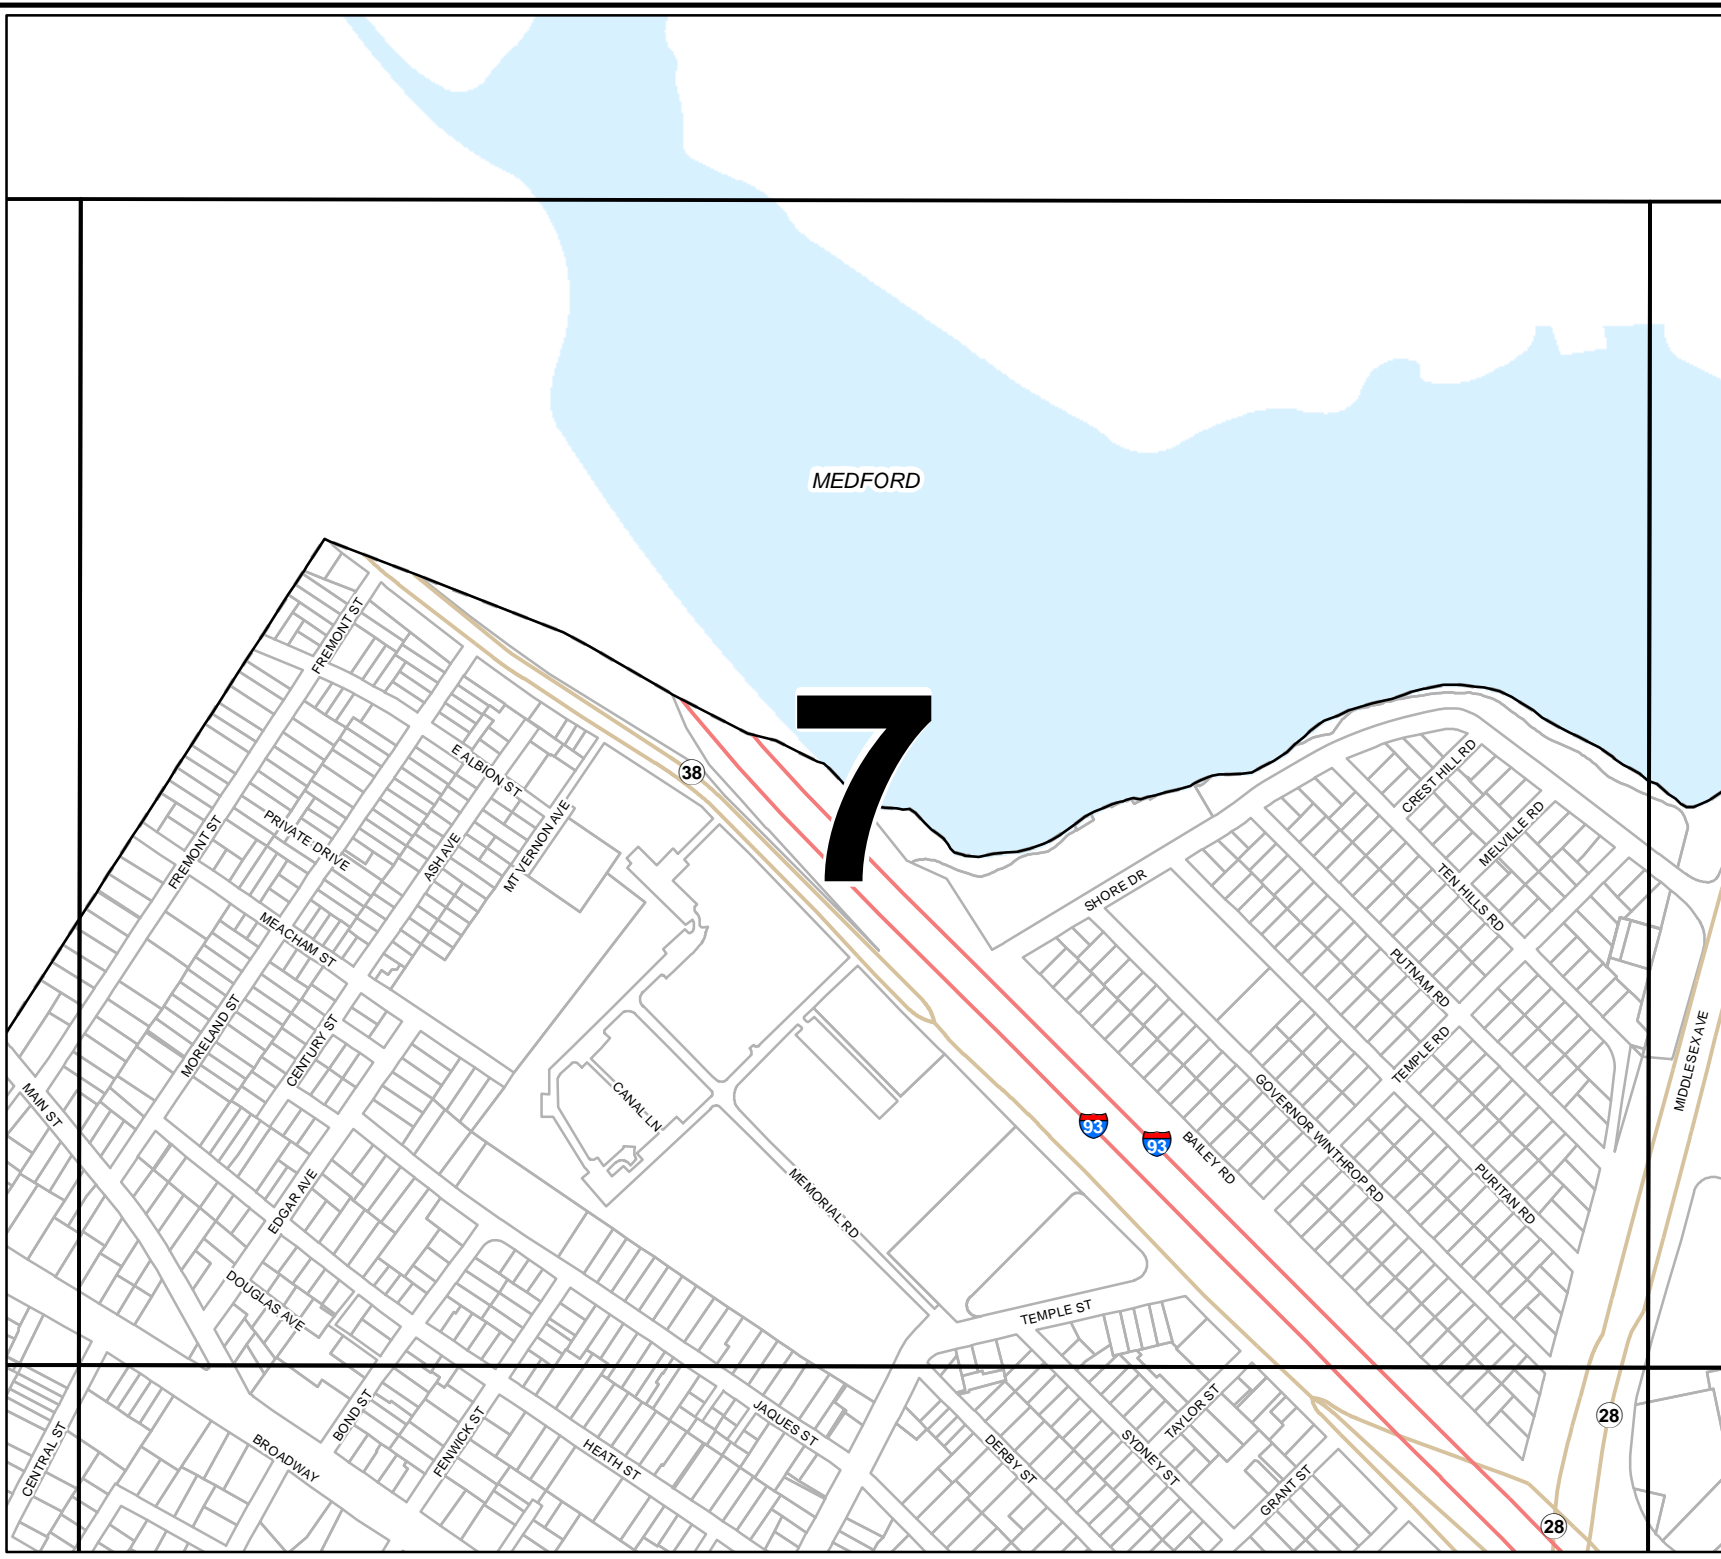

Pedestrian
Streets

Date: December 1, 2016