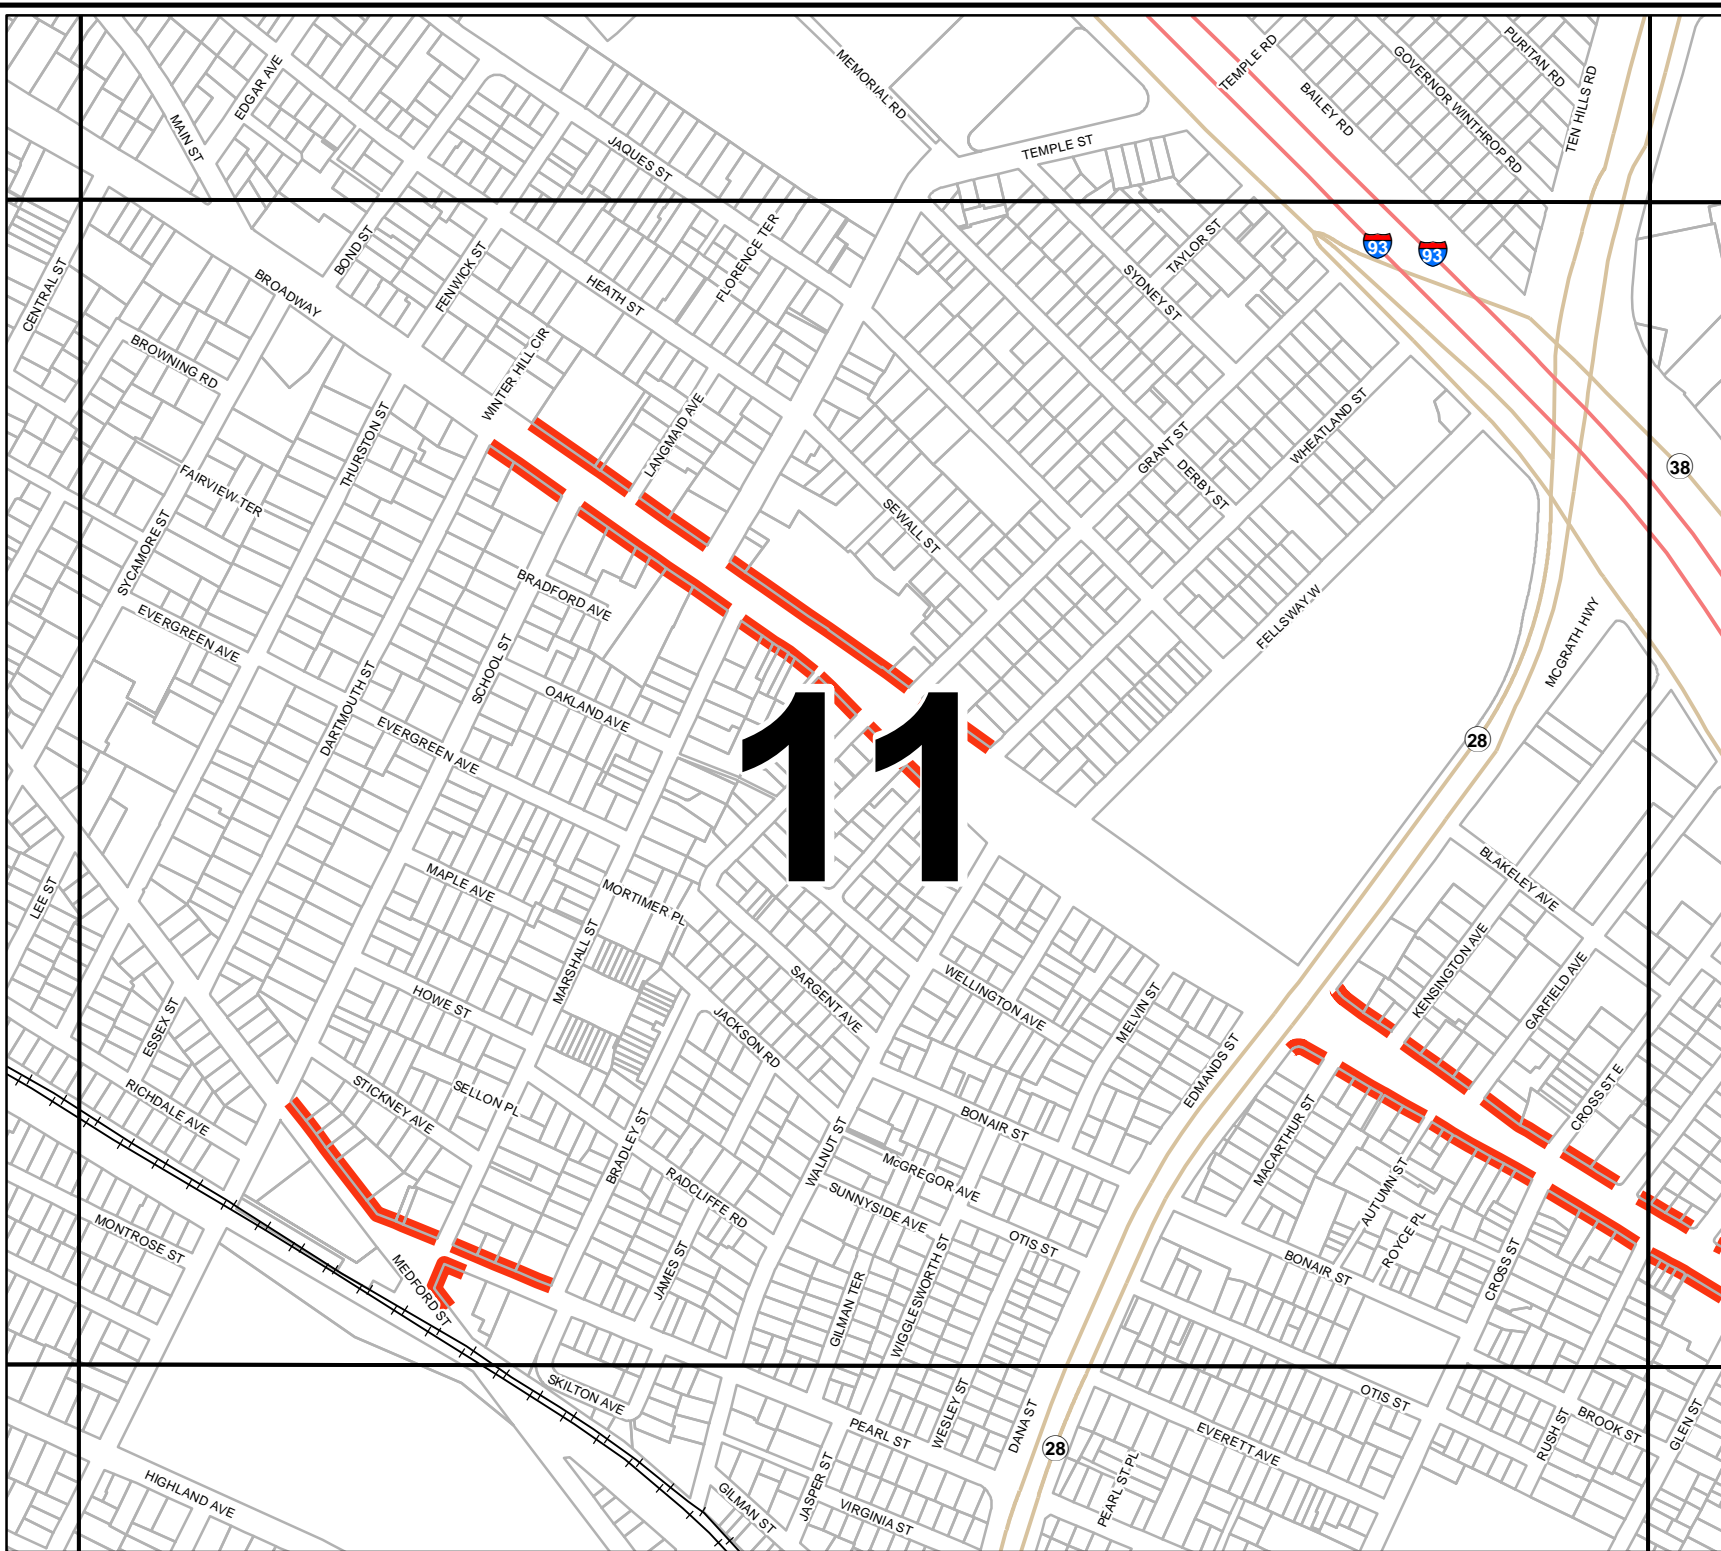

CAMBRIDGE

Date: December 1, 2016

CITY OF
SOMERVILLE, MA
PEDESTRIAN STREET
MAP

 Pedestrian
Streets

Date: December 1, 2016

CITY OF
SOMERVILLE, MA
PEDESTRIAN STREET
MAP

 Pedestrian
Streets

Date: December 1, 2016