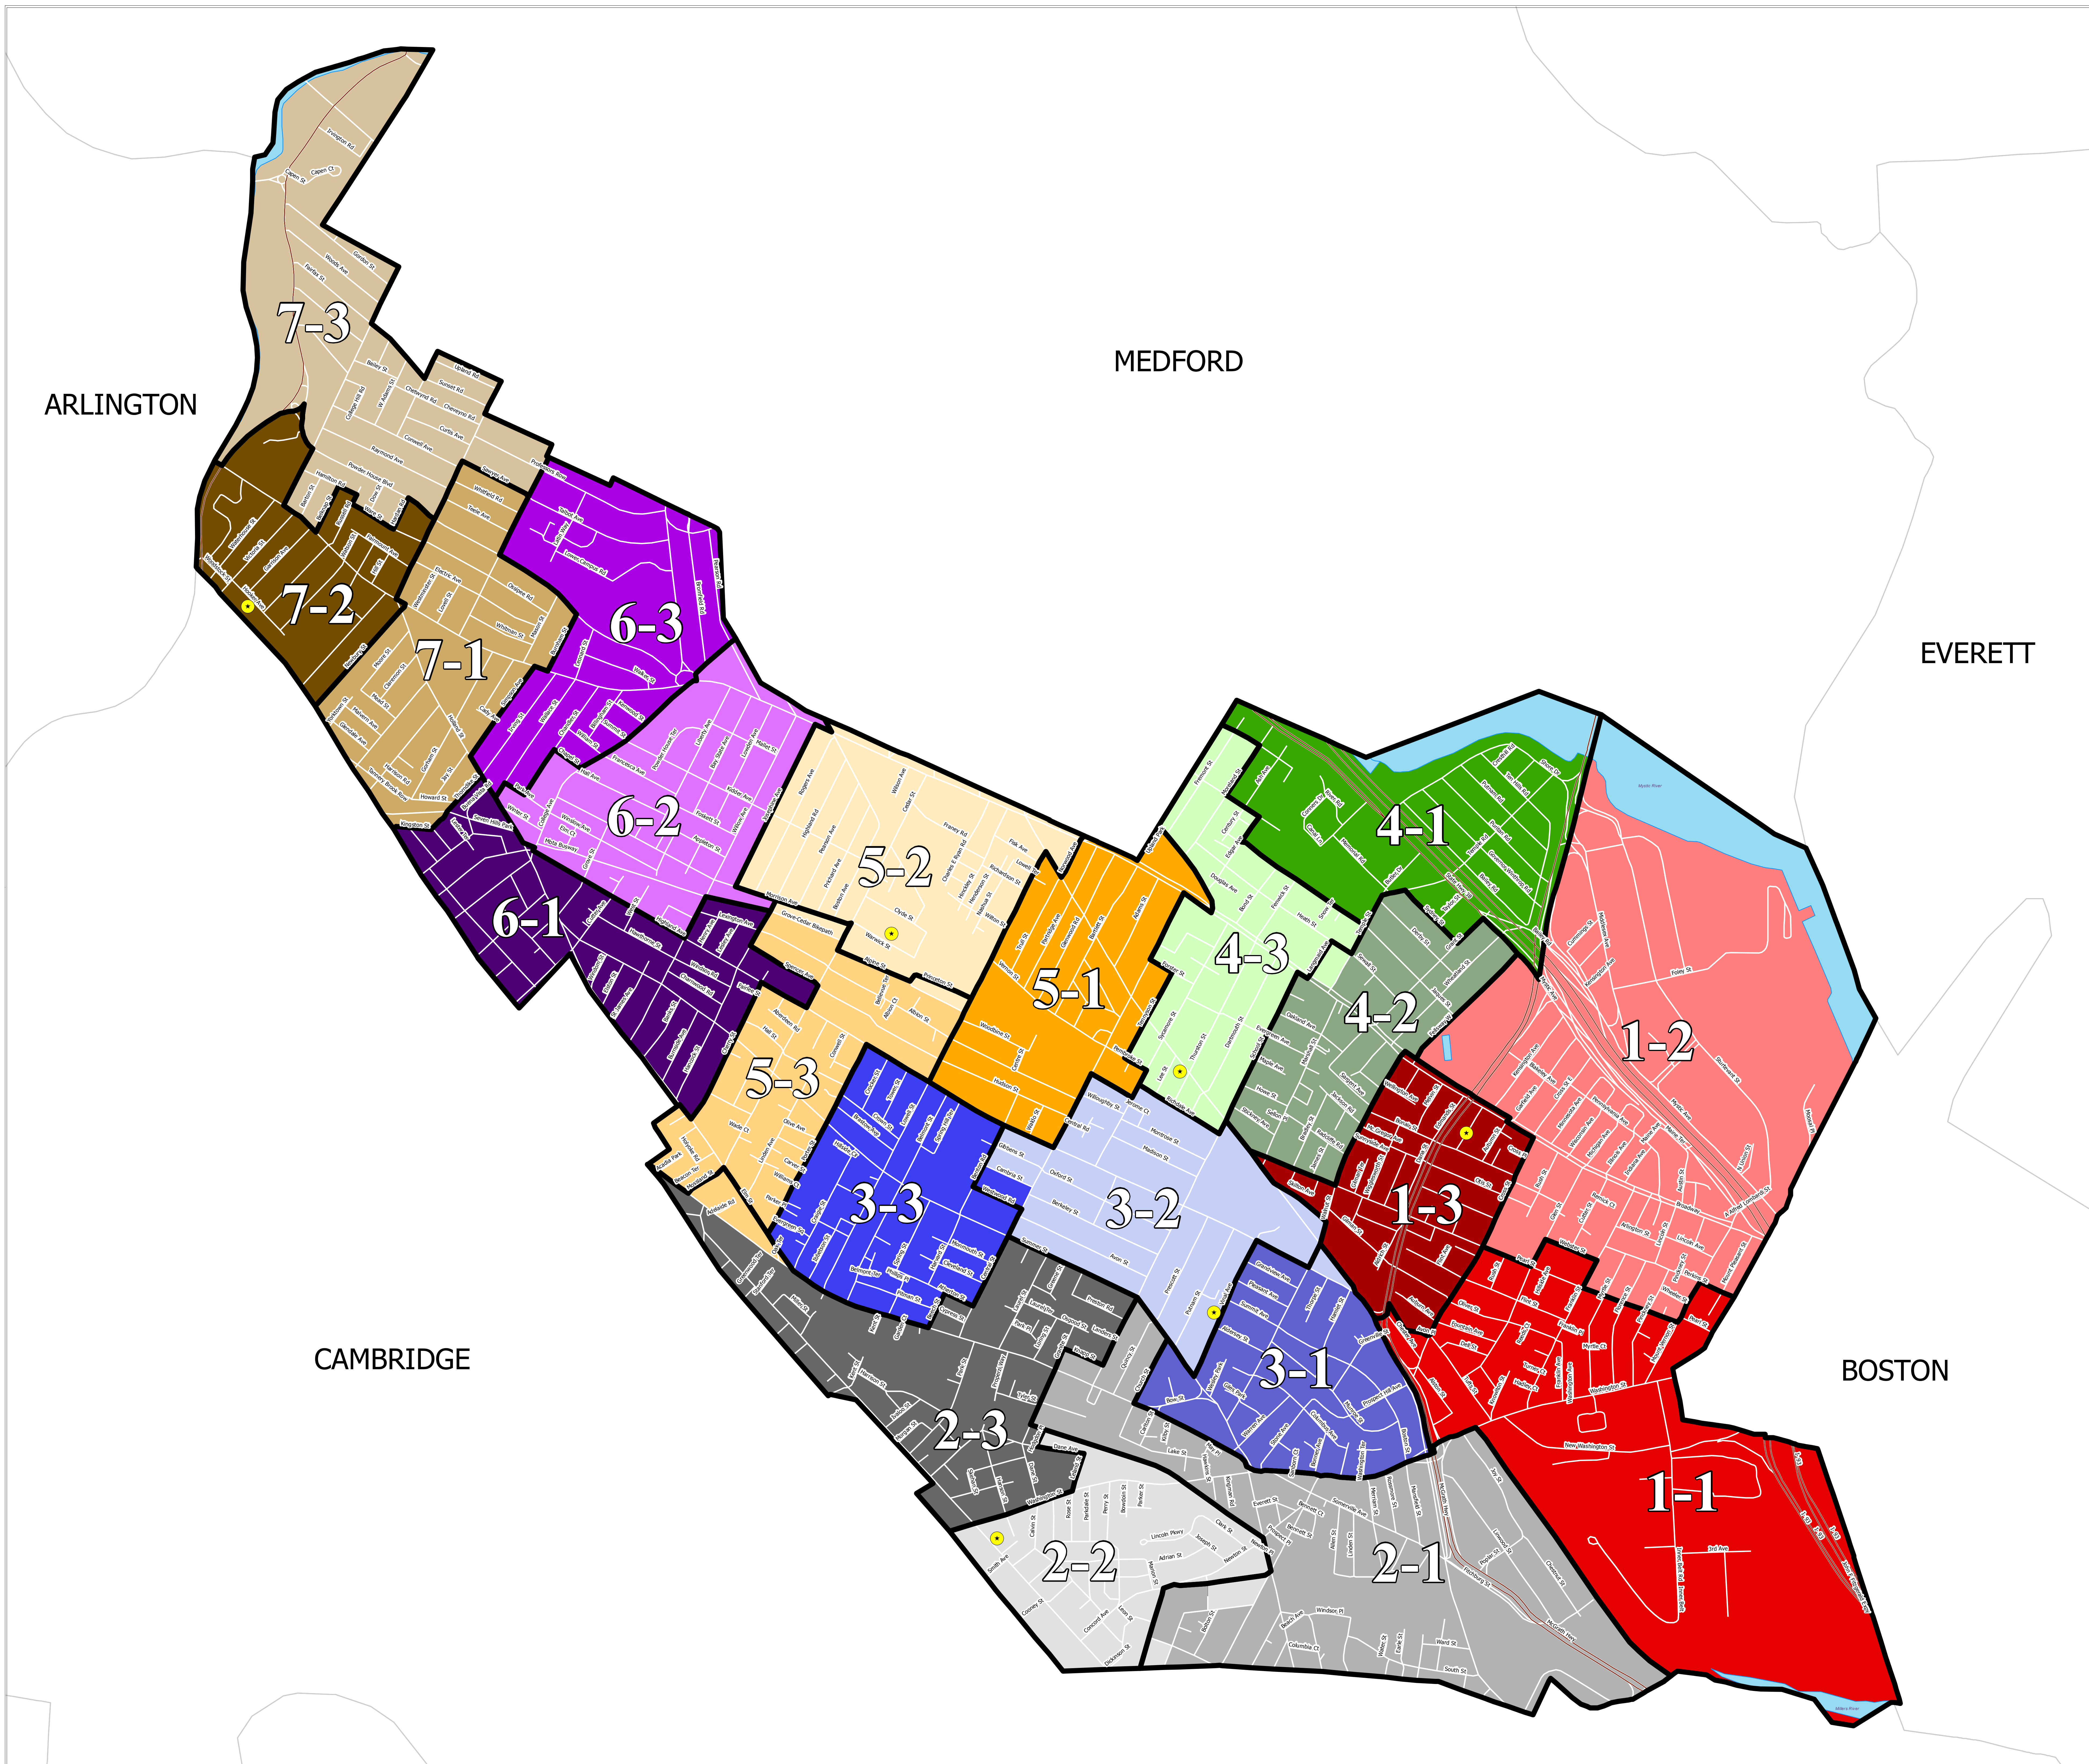

The City of Somerville

Draft V3

Map Prepared for the City of Somerville
 Courtesy of William F. Galvin, Census Liaison

Population is based on the official U.S. 2010 Census block-level data.

Minimum 5%	Target Population	Maximum 5%
3,427	3,607	3,787

Precinct Boundaries -- Somerville

Current Precinct Boundaries

Precinct / Ward	2010 Population	Variance
1-1	3,640	0.91
1-2	3,728	3.35
1-3	3,526	-2.25
2-1	3,769	4.49
2-2	3,669	1.72
2-3	3,692	2.36
3-1	3,428	-4.96
3-2	3,542	-1.80
3-3	3,458	-4.13
4-1	3,593	-0.39
4-2	3,747	3.88
4-3	3,471	-3.77
5-1	3,656	1.36
5-2	3,465	-3.94
5-3	3,548	-1.64
6-1	3,749	3.94
6-2	3,518	-2.47
6-3	3,754	4.08
7-1	3,651	1.22
7-2	3,648	1.14
7-3	3,502	-2.91

2010 Population -- 75,754

Boundaries effective December 31, 2011