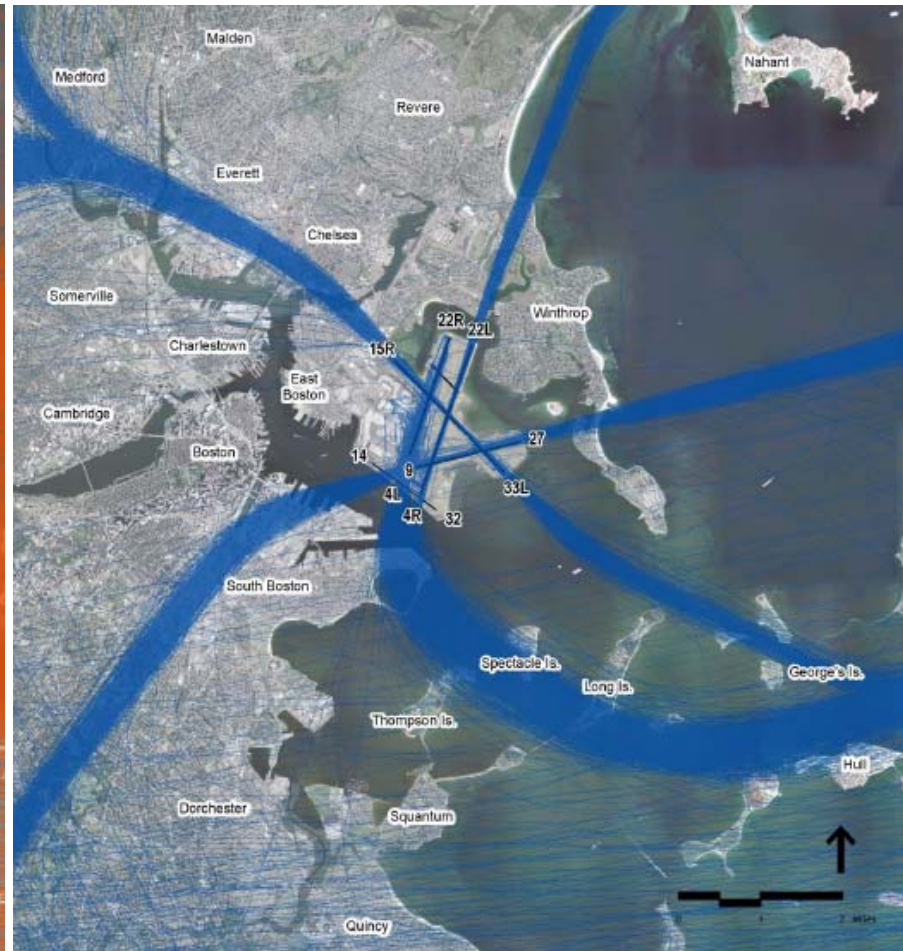

Runway 33 Left Departures

2004	6%	pre 14/32
2005	7%	pre 14/32
2006	6%	pre 14/32
2007	19%	
2008	16%	
2009	15%	
2010	17%	
2011	9%	construct
2012	8%	construct
2013	13%	
2014	17%	
2015	16%	thru sept

Departures for 2008 (no RNAVs) and 2014 (RNAVs)