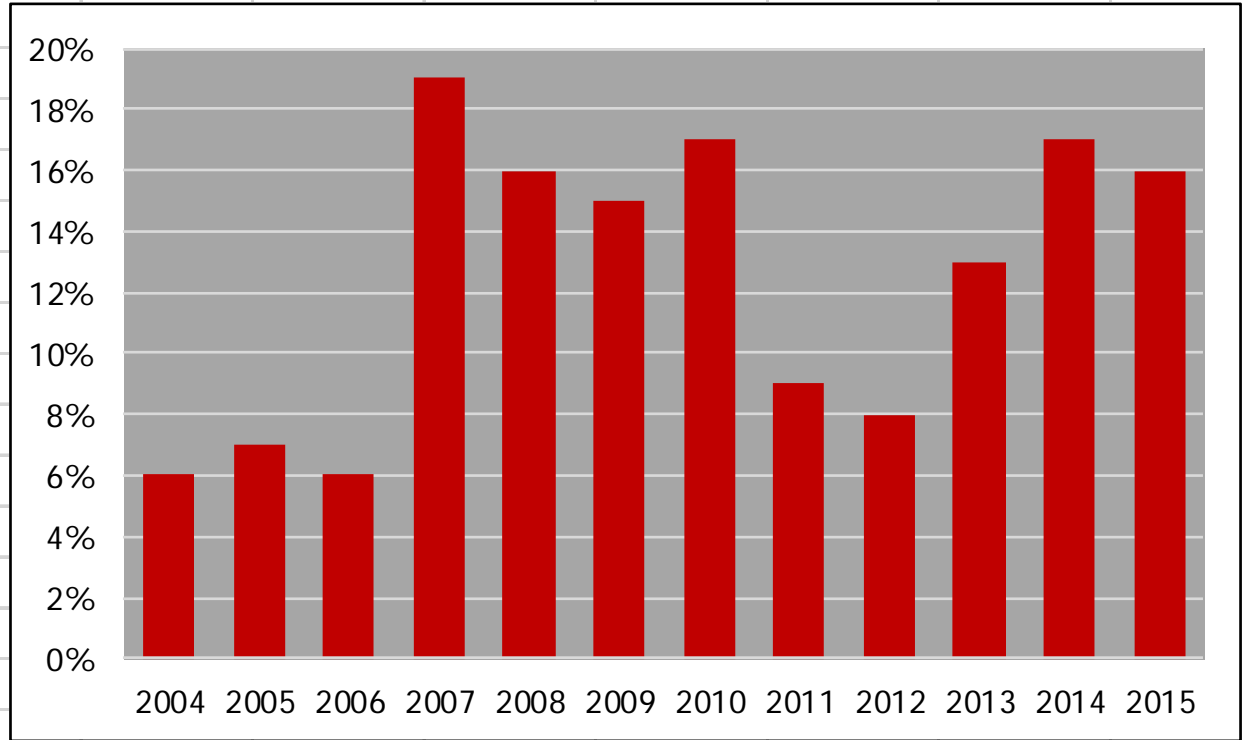

Runway 33 Left Departures

2004	6%	pre 14/32
2005	7%	pre 14/32
2006	6%	pre 14/32
2007	19%	
2008	16%	
2009	15%	
2010	17%	
2011	9%	construct
2012	8%	construct
2013	13%	
2014	17%	
2015	16%	thru sept

Departures for 2008 (no RNAVs) and 2014 (RNAVs)