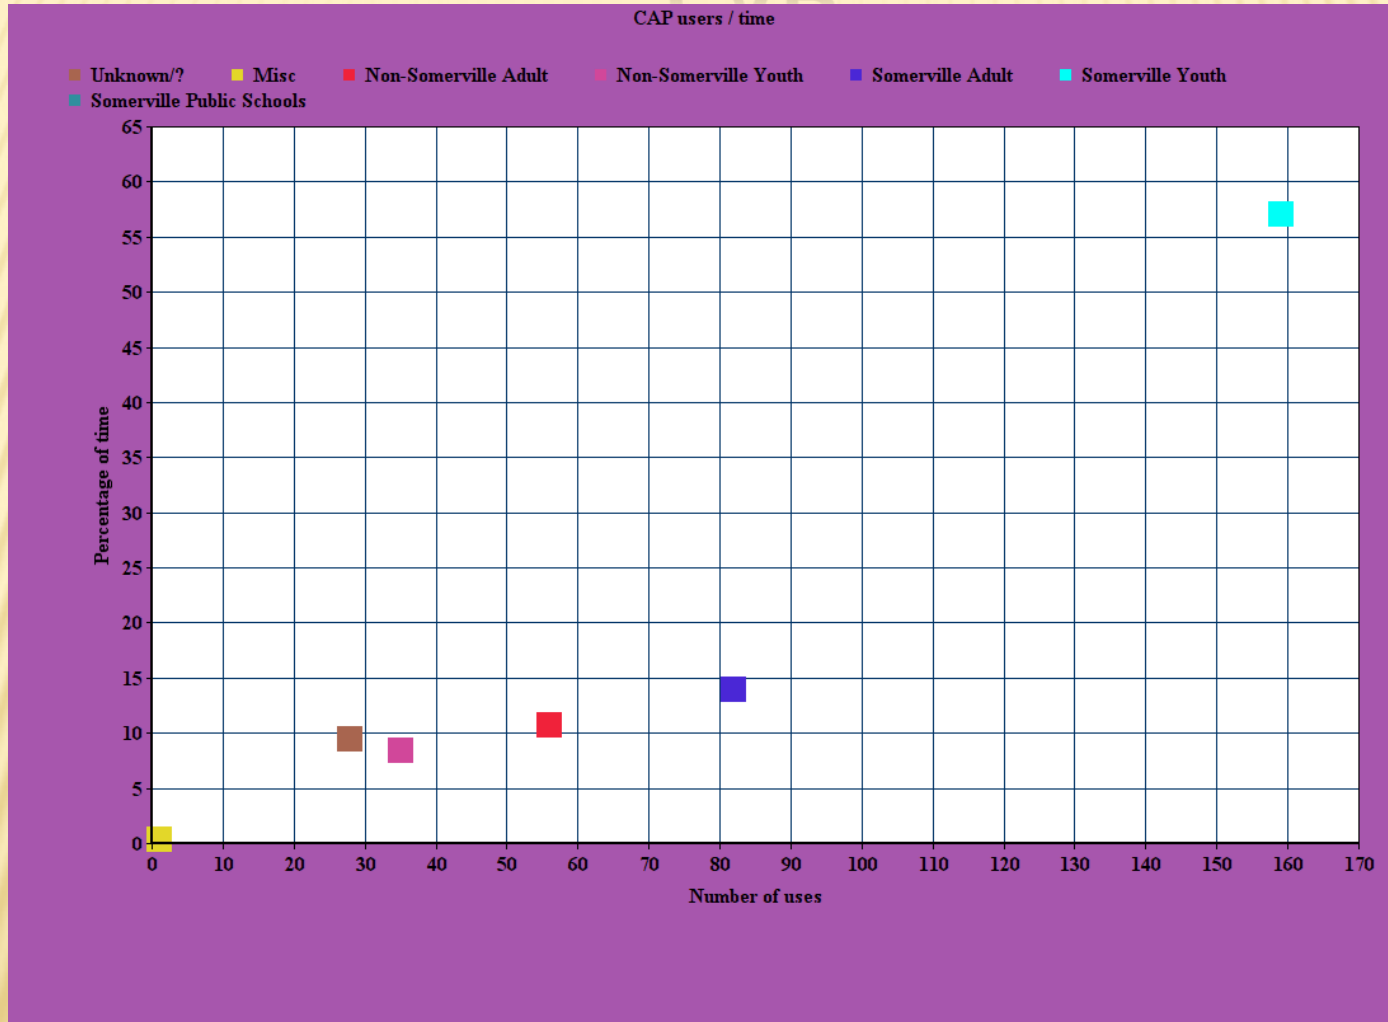

SOMERVILLE RECREATION FIELD USE

BASED ON 2015 RECREATION DEPT. WEBSITE

OVERALL COMPOSITION OF PARK USERS

OVERALL PARK USERS:PERCENTAGE OF TIME USED

CAP

CAP

CONWAY

CONWAY