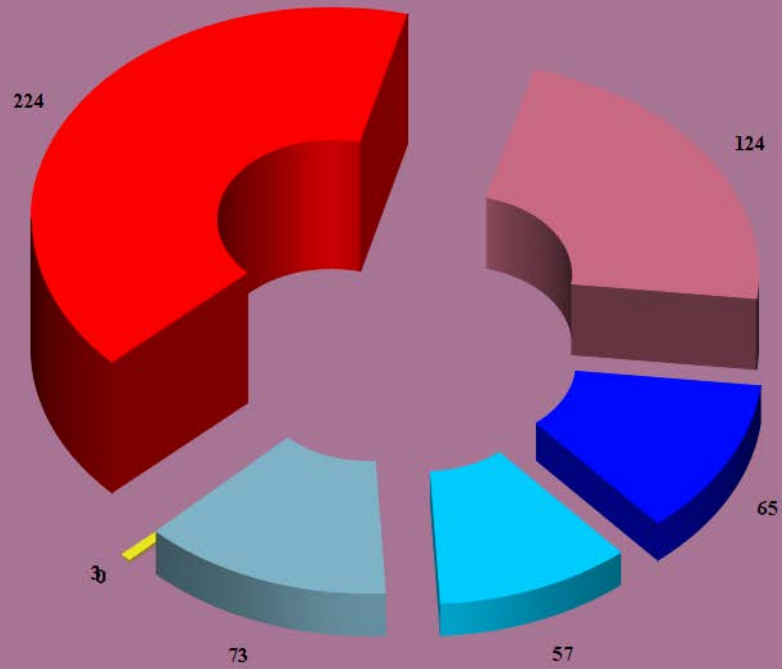

DILBOY

Dilboy users

Unknown/?   Misc   Non-Somerville Adult   Non-Somerville Youth   Somerville Adult   Somerville Youth
Somerville Public Schools