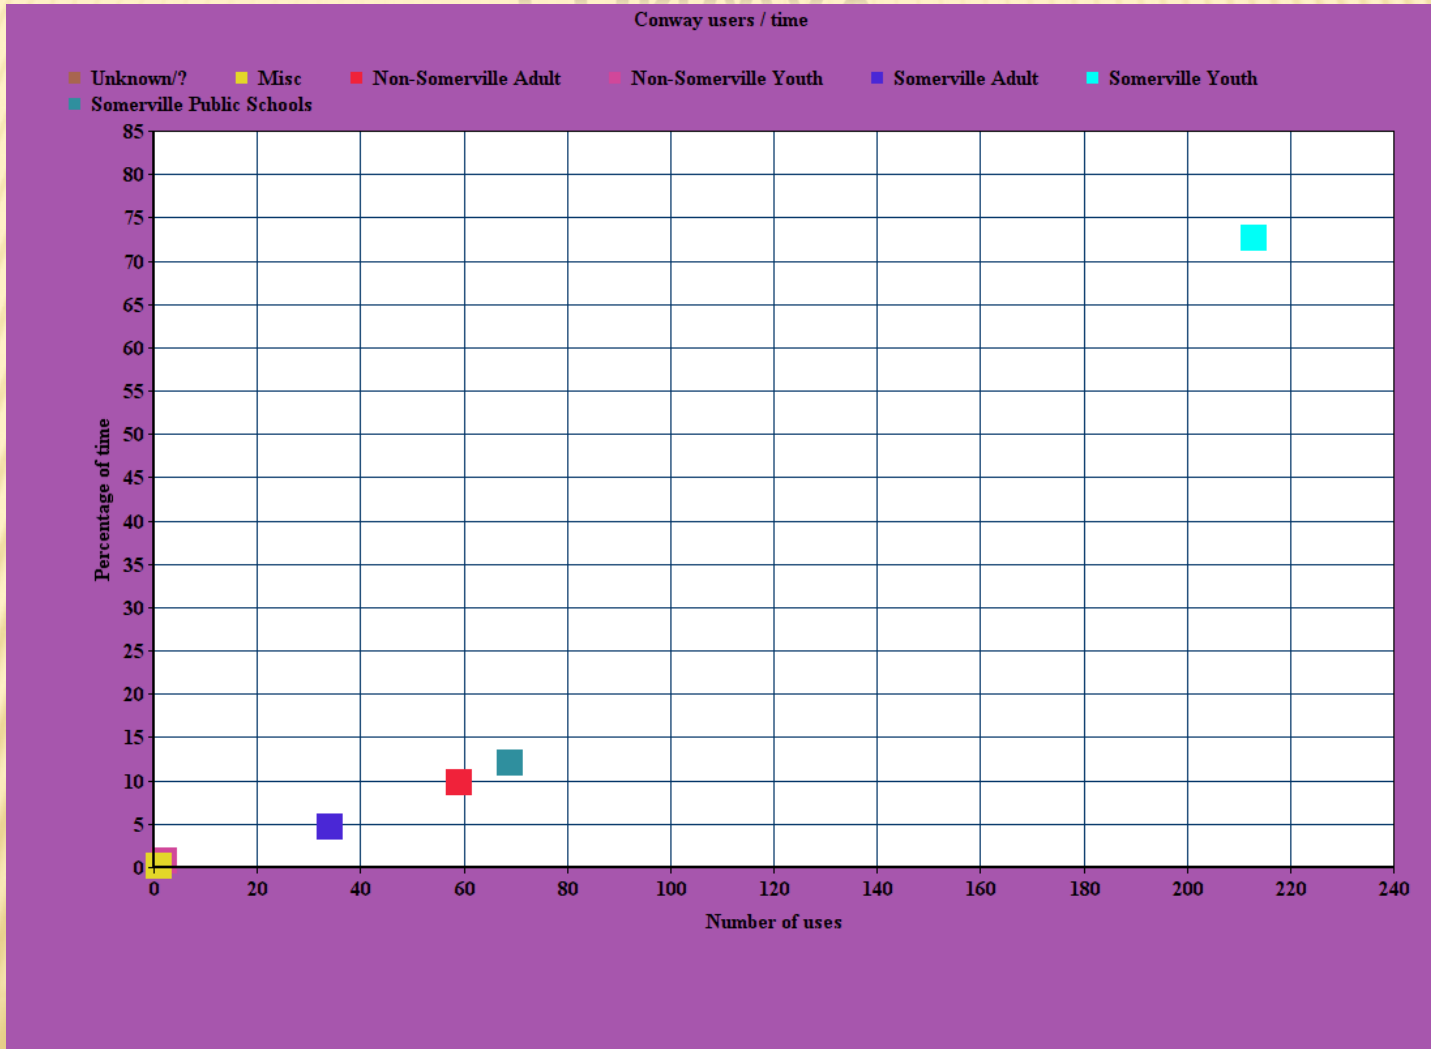

SOMERVILLE RECREATION FIELD USE

BASED ON 2015 RECREATION DEPT. WEBSITE

OVERALL COMPOSITION OF PARK USERS

OVERALL PARK USERS:PERCENTAGE OF TIME USED

CAP

CAP

CONWAY

CONWAY