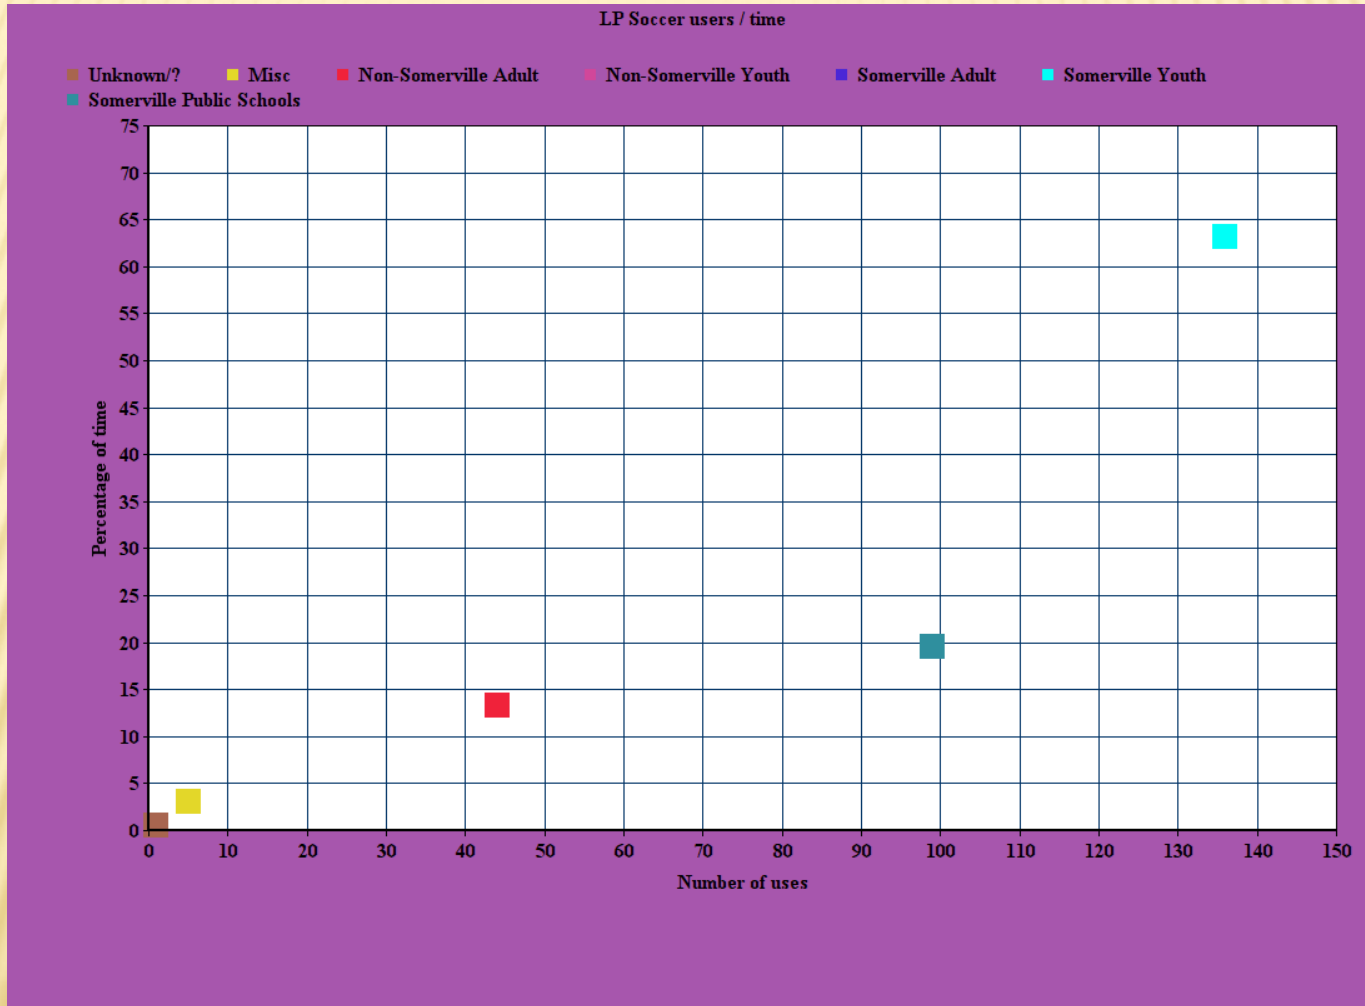

LP SOCCER

LP SOFTBALL

LP Softball users

Unknown/? Misc Non-Somerville Adult Non-Somerville Youth Somerville Adult Somerville Youth
Somerville Public Schools

LP SOFTBALL

LP Softball users / time

- Unknown/?
- Misc
- Non-Somerville Adult
- Non-Somerville Youth
- Somerville Adult
- Somerville Youth
- Somerville Public Schools