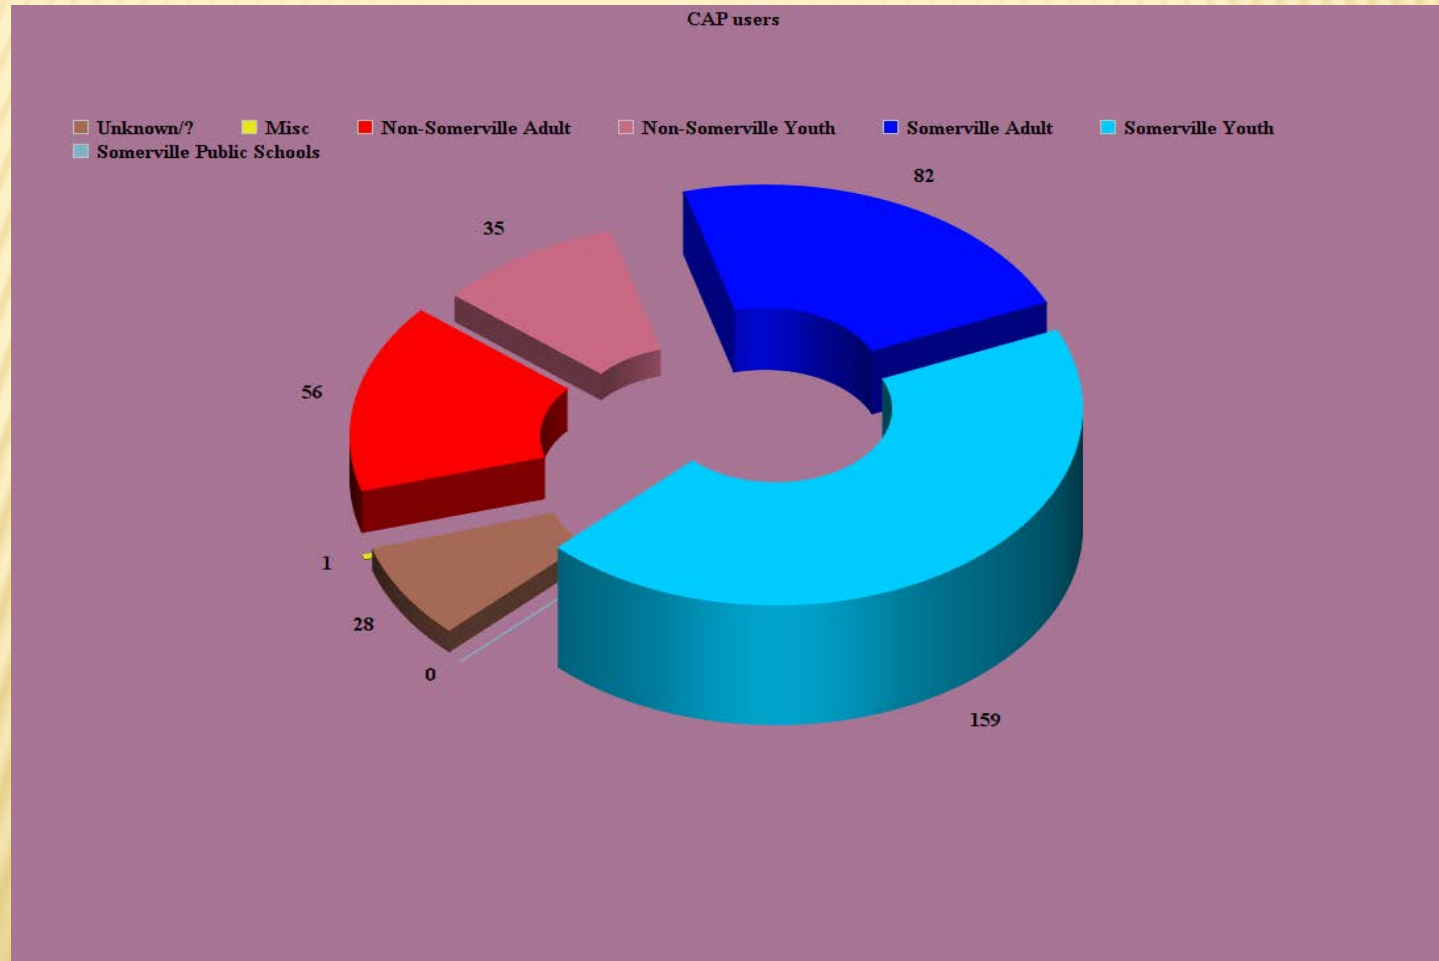

SOMERVILLE RECREATION FIELD USE

BASED ON 2015 RECREATION DEPT. WEBSITE

OVERALL COMPOSITION OF PARK USERS

OVERALL PARK USERS:PERCENTAGE OF TIME USED

CAP

CAP

CONWAY

CONWAY