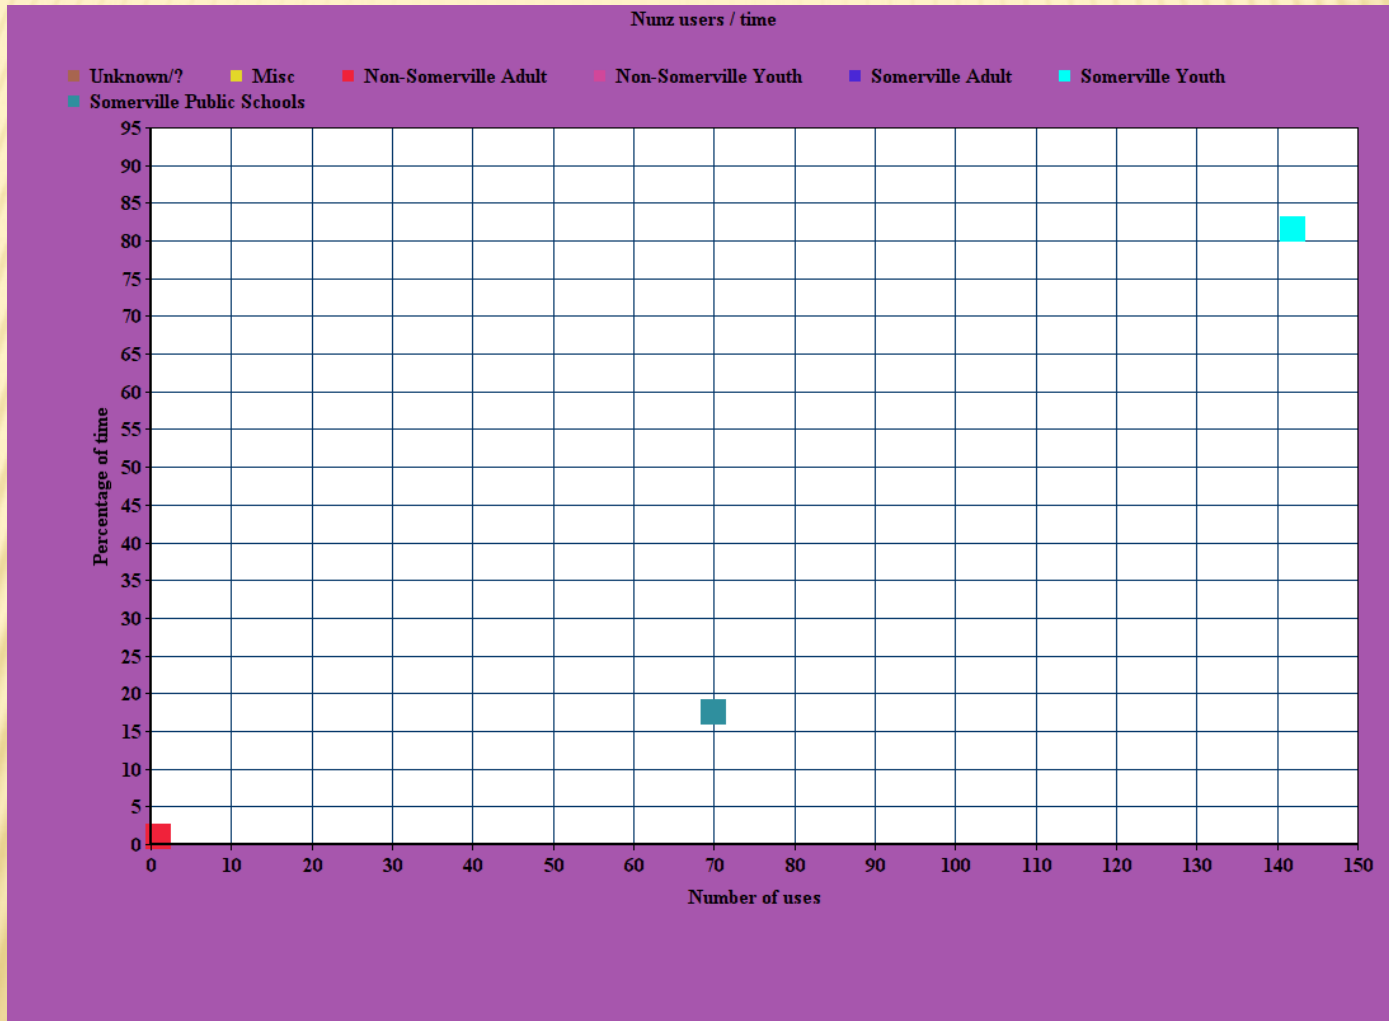

LP SOCCER

LP SOFTBALL

LP Softball users

Unknown/? Misc Non-Somerville Adult Non-Somerville Youth Somerville Adult Somerville Youth
Somerville Public Schools

LP SOFTBALL

LP Softball users / time

- Unknown/?
- Misc
- Non-Somerville Adult
- Non-Somerville Youth
- Somerville Adult
- Somerville Youth
- Somerville Public Schools

NUNZ

NUNZ

TRUM

Trum users

TRUM