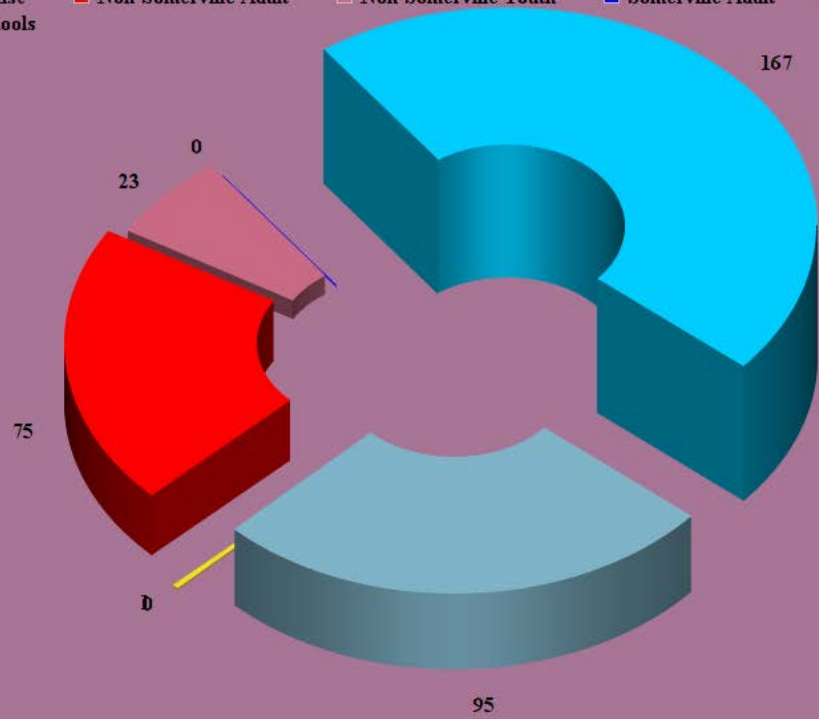

DILBOY AUX

Dilboy Aux users

Unknown/?   Misc   Non-Somerville Adult   Non-Somerville Youth   Somerville Adult   Somerville Youth
Somerville Public Schools