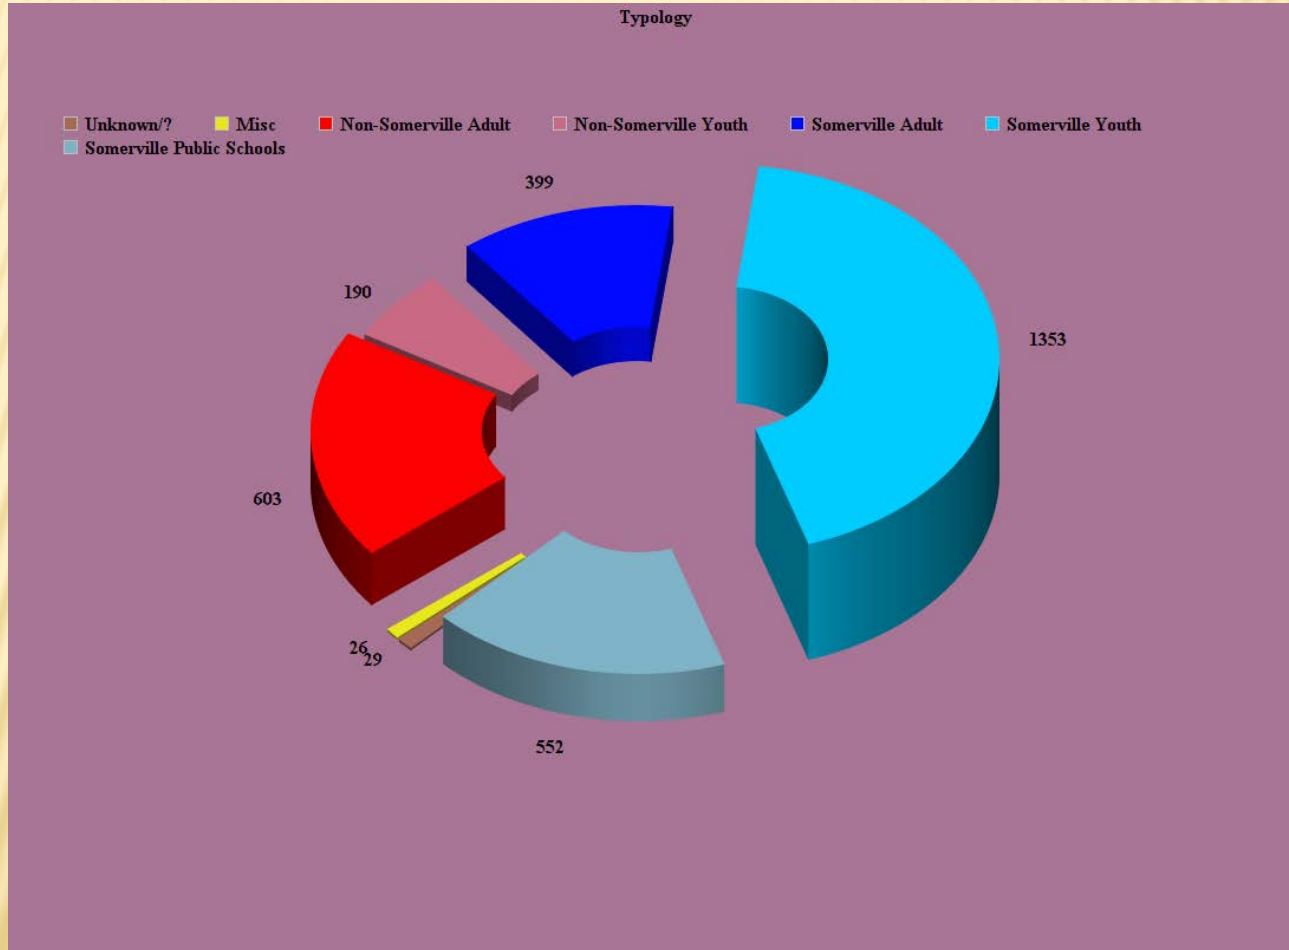

SOMERVILLE RECREATION FIELD USE

BASED ON 2015 RECREATION DEPT. WEBSITE

OVERALL COMPOSITION OF PARK USERS

OVERALL PARK USERS:PERCENTAGE OF TIME USED

CAP

CAP

CONWAY

CONWAY