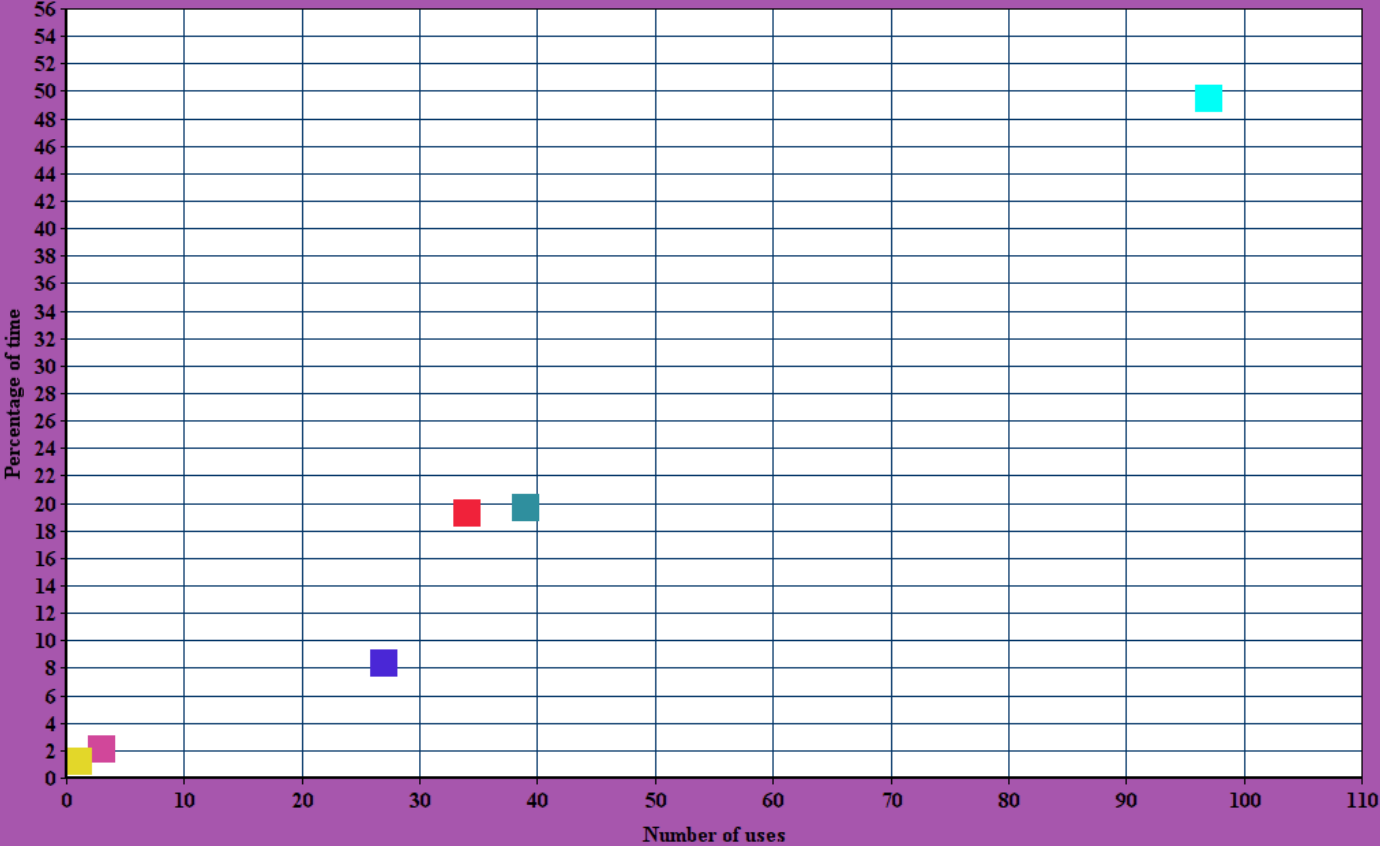

LP SOCCER

LP SOFTBALL

LP Softball users

Unknown/? Misc Non-Somerville Adult Non-Somerville Youth Somerville Adult Somerville Youth
Somerville Public Schools

LP SOFTBALL

LP Softball users / time

- Unknown/?
- Misc
- Non-Somerville Adult
- Non-Somerville Youth
- Somerville Adult
- Somerville Youth
- Somerville Public Schools