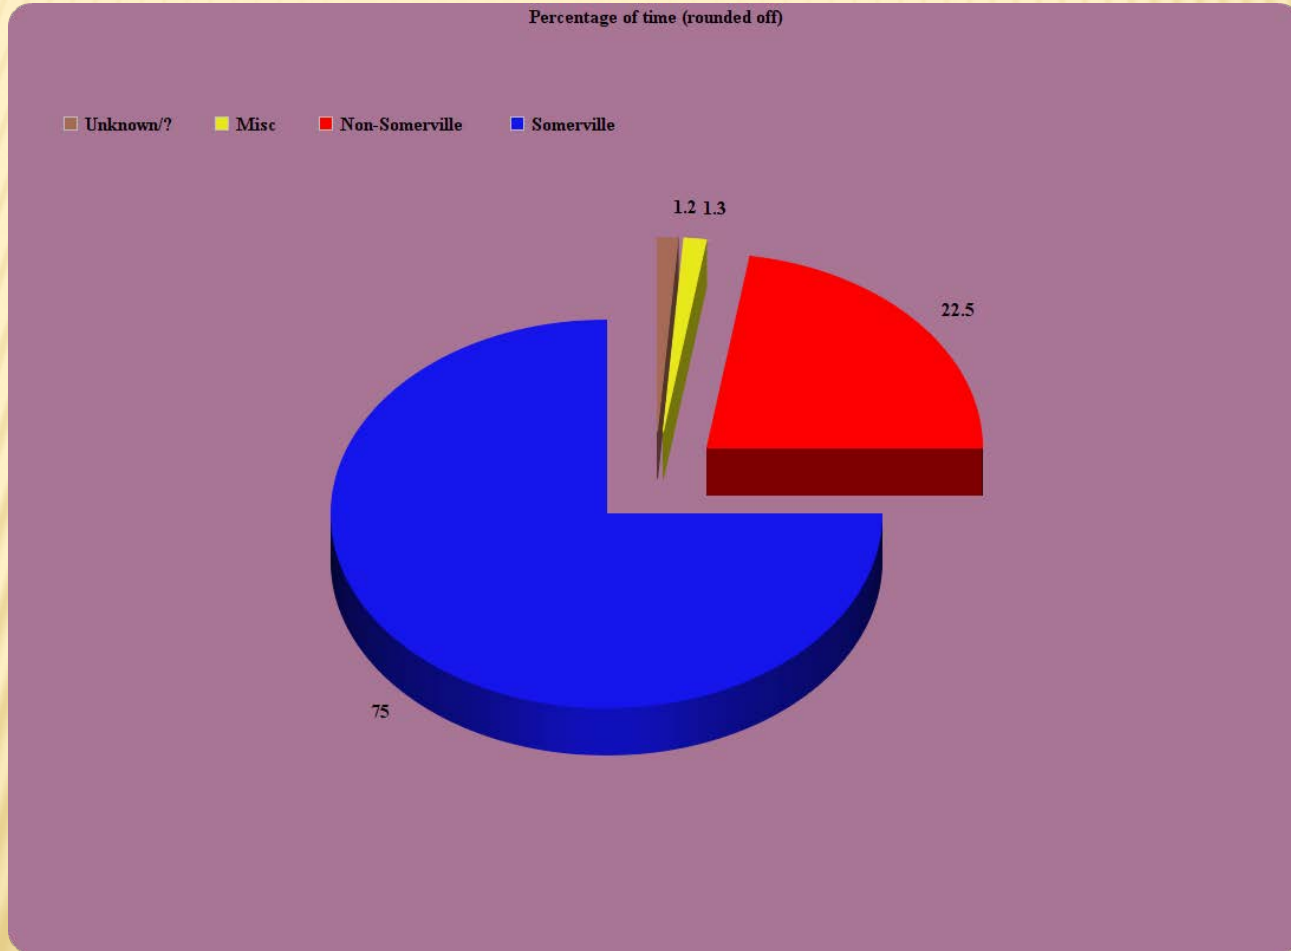

SOMERVILLE RECREATION FIELD USE

BASED ON 2015 RECREATION DEPT. WEBSITE

OVERALL COMPOSITION OF PARK USERS

OVERALL PARK USERS:PERCENTAGE OF TIME USED

CAP

CAP

CONWAY

CONWAY