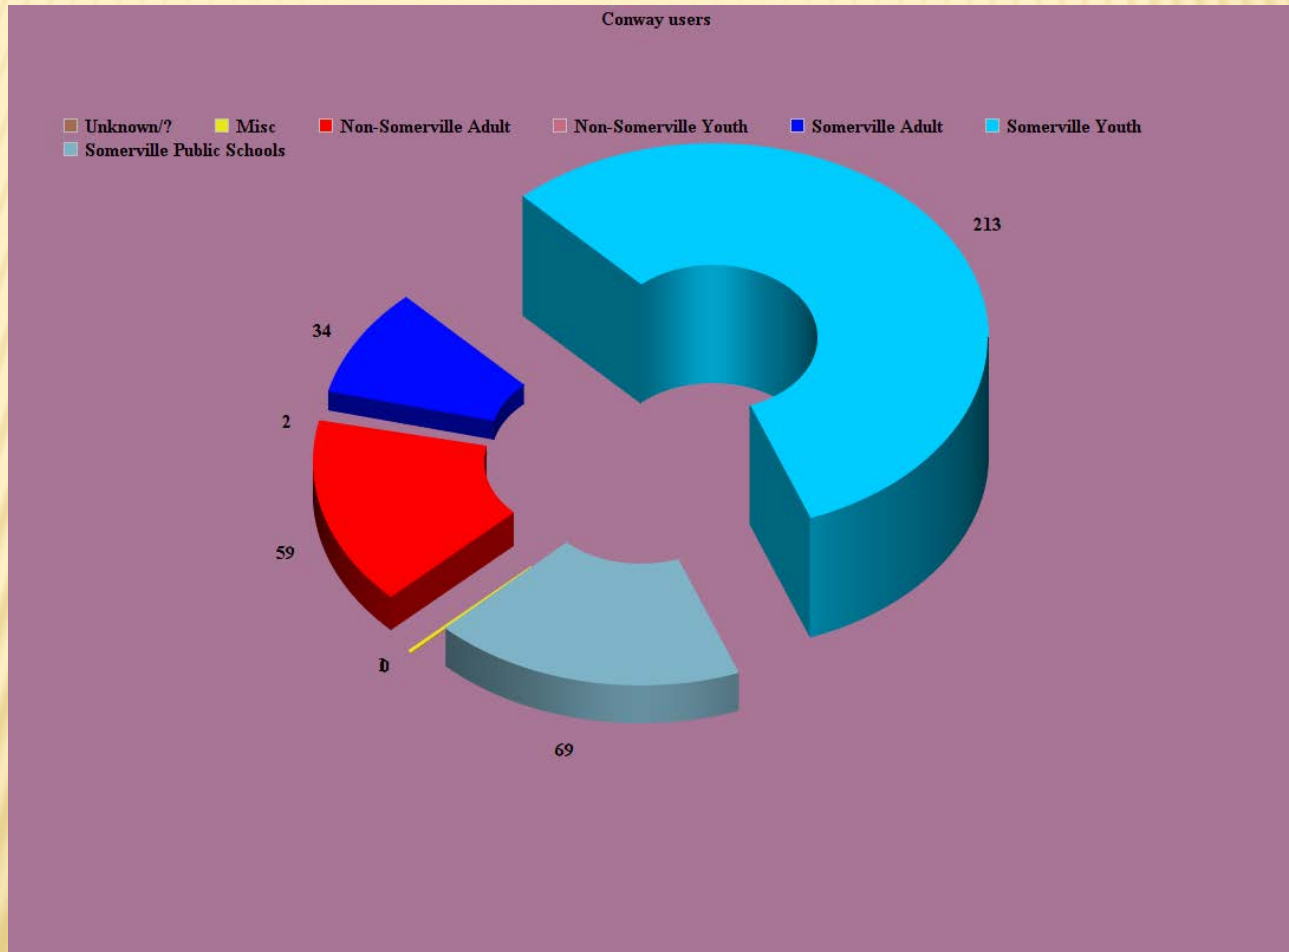

SOMERVILLE RECREATION FIELD USE

BASED ON 2015 RECREATION DEPT. WEBSITE

OVERALL COMPOSITION OF PARK USERS

OVERALL PARK USERS:PERCENTAGE OF TIME USED

CAP

CAP

CONWAY

CONWAY