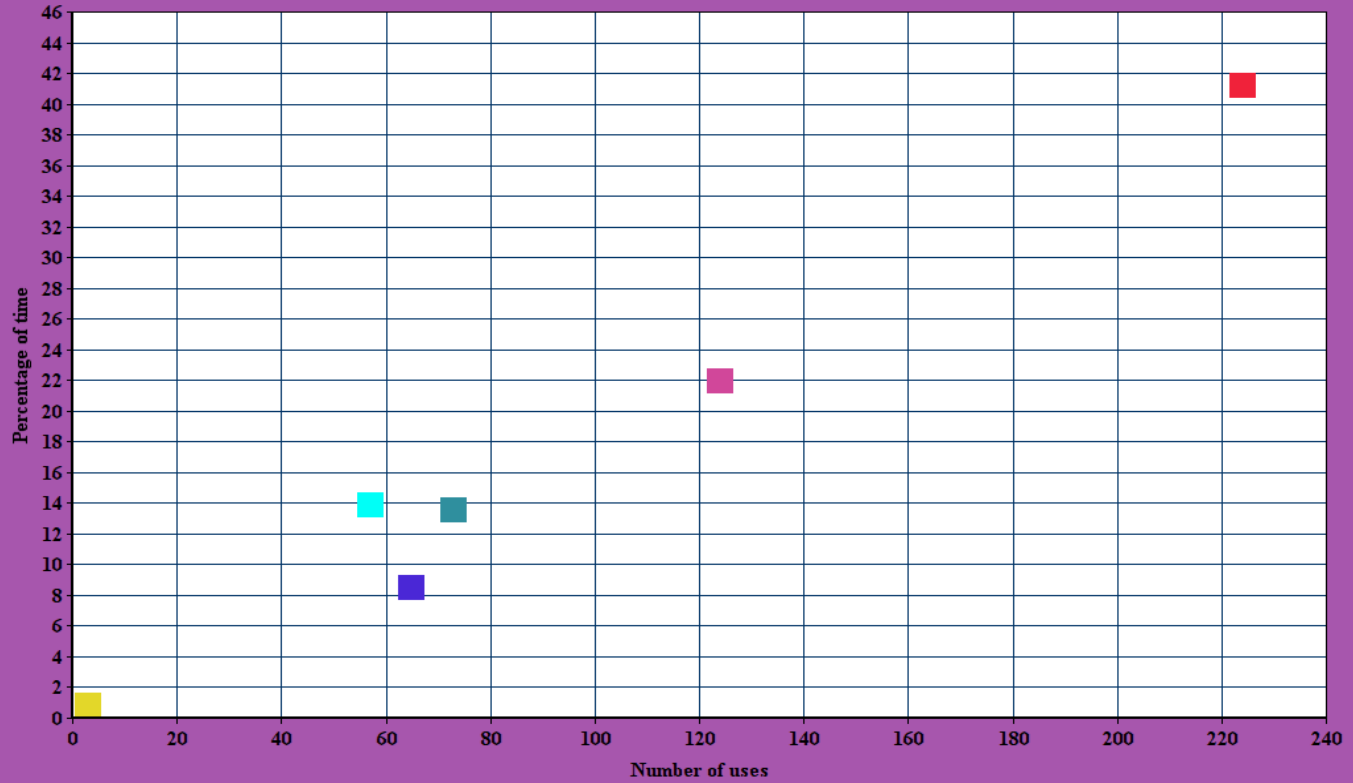

DILBOY

Dilboy users

Unknown/? Misc Non-Somerville Adult Non-Somerville Youth Somerville Adult Somerville Youth
Somerville Public Schools

DILBOY

Dilboy users / time

Unknown/? Misc Non-Somerville Adult Non-Somerville Youth Somerville Adult Somerville Youth
Somerville Public Schools