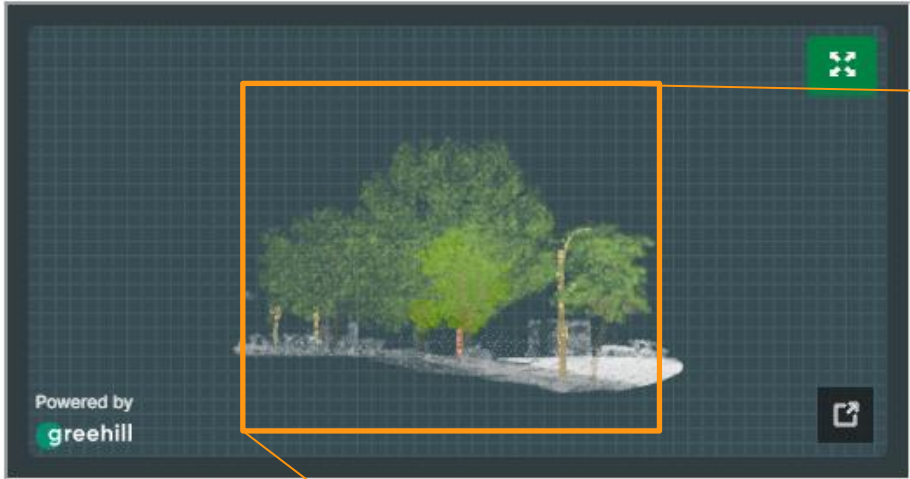

Pictures and Digital Twin Images

Document Name: 12_003158_cropped.jpg

Uploaded By: greehill API User 11/26/2024, 9:51:17 AM

Pictures and Digital Twin Images