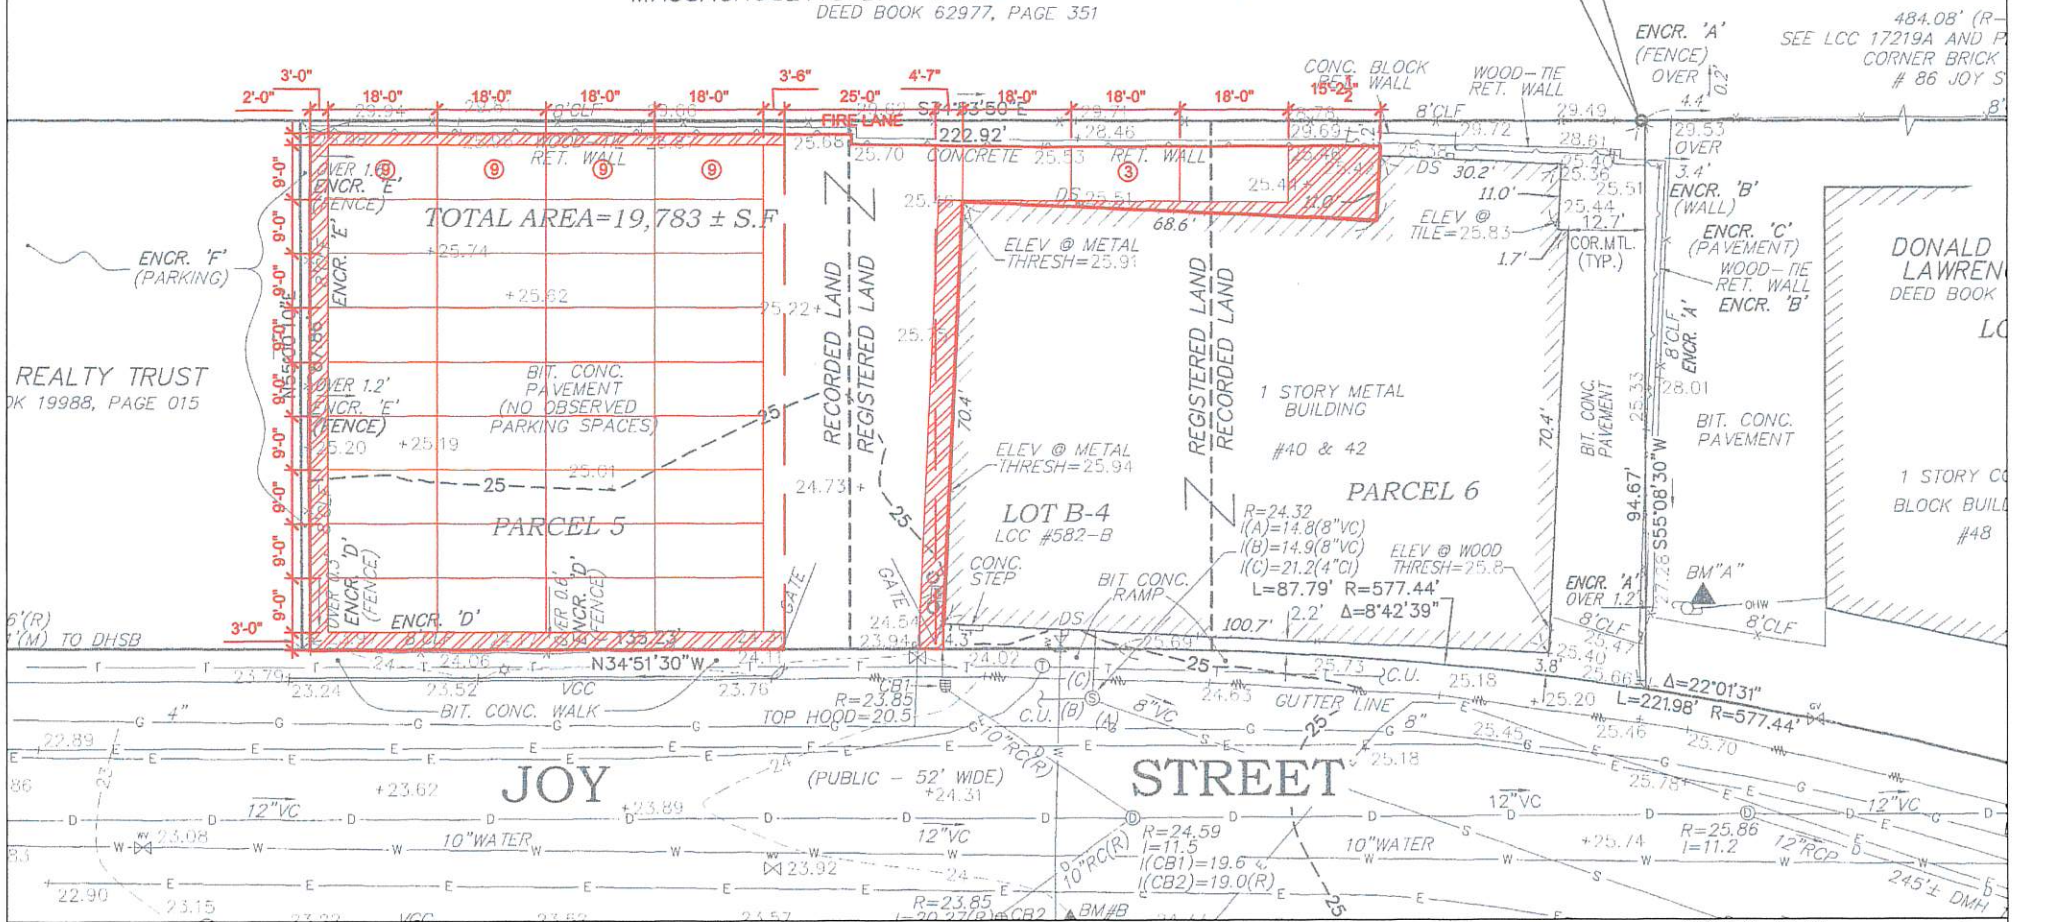

RIM ELEVATION
INVERT ELEVATION

MASSACHUSETTS BAY TRANSPORTATION AUTHORITY
DEED BOOK 62977, PAGE 351

AUTOMOTIVE TRANSPORT SERVICE, INC.

40 JOY STREET
SOMERVILLE, MA 02143

PREPARED FOR THE CITY OF SOMERVILLE
01.18.2019