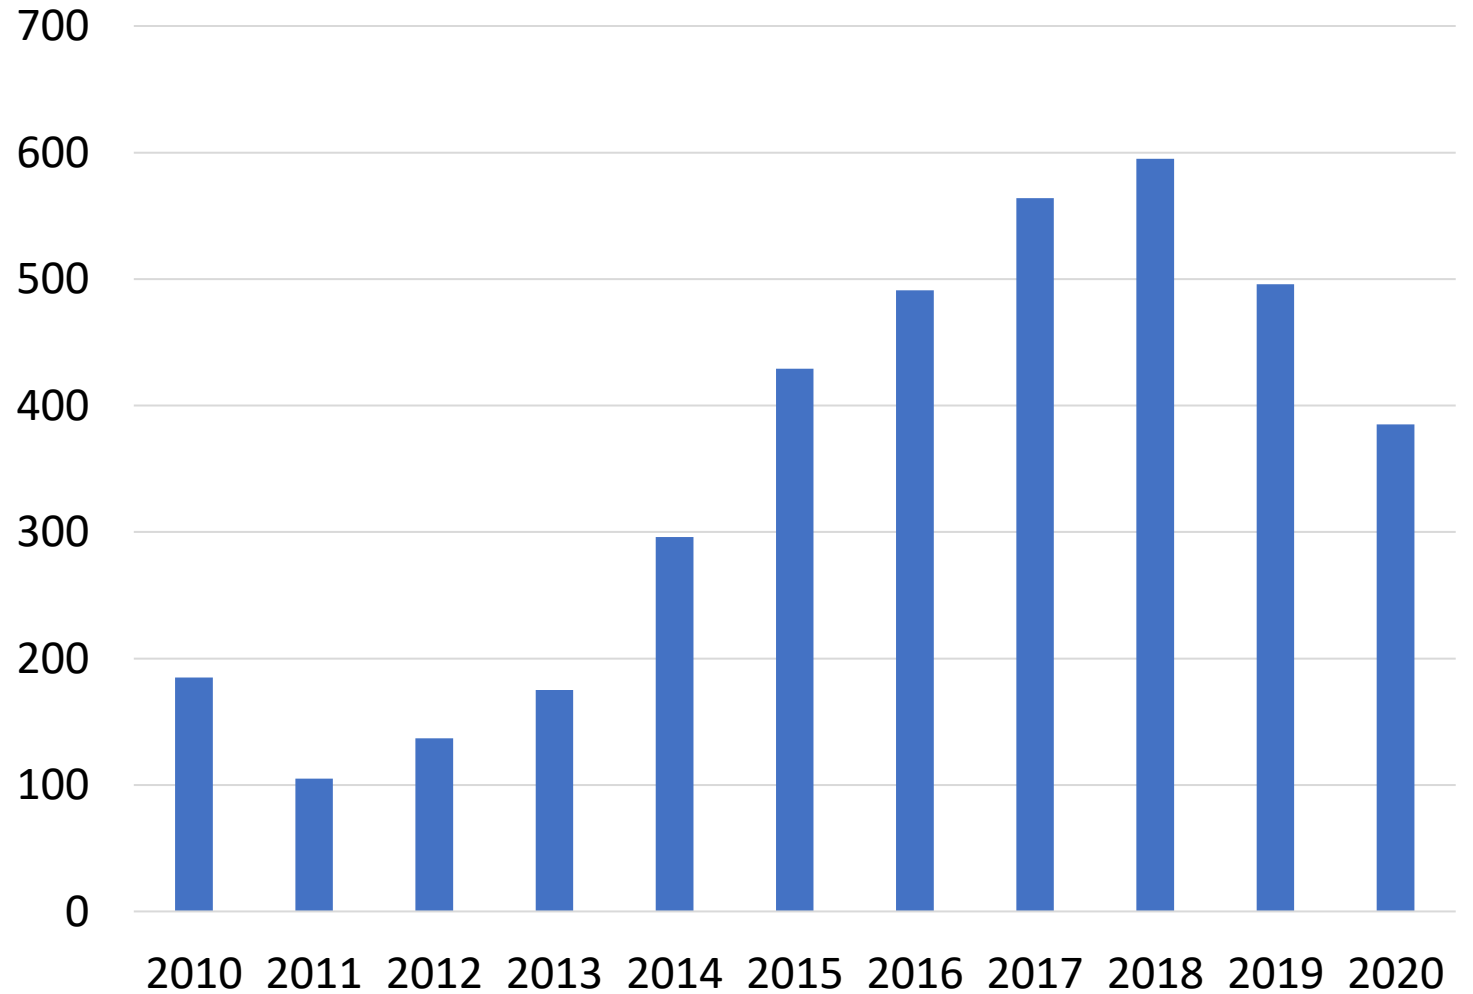

Year	Total SFD Assembly Calls
2010	185
2011	105
2012	137
2013	175
2014	296
2015	429
2016	491
2017	564
2018	595
2019	496
2020	385
TOTAL	3,858

Total SFD Assembly Calls per Year

Total Assembly Calls by Category, 2010-2020