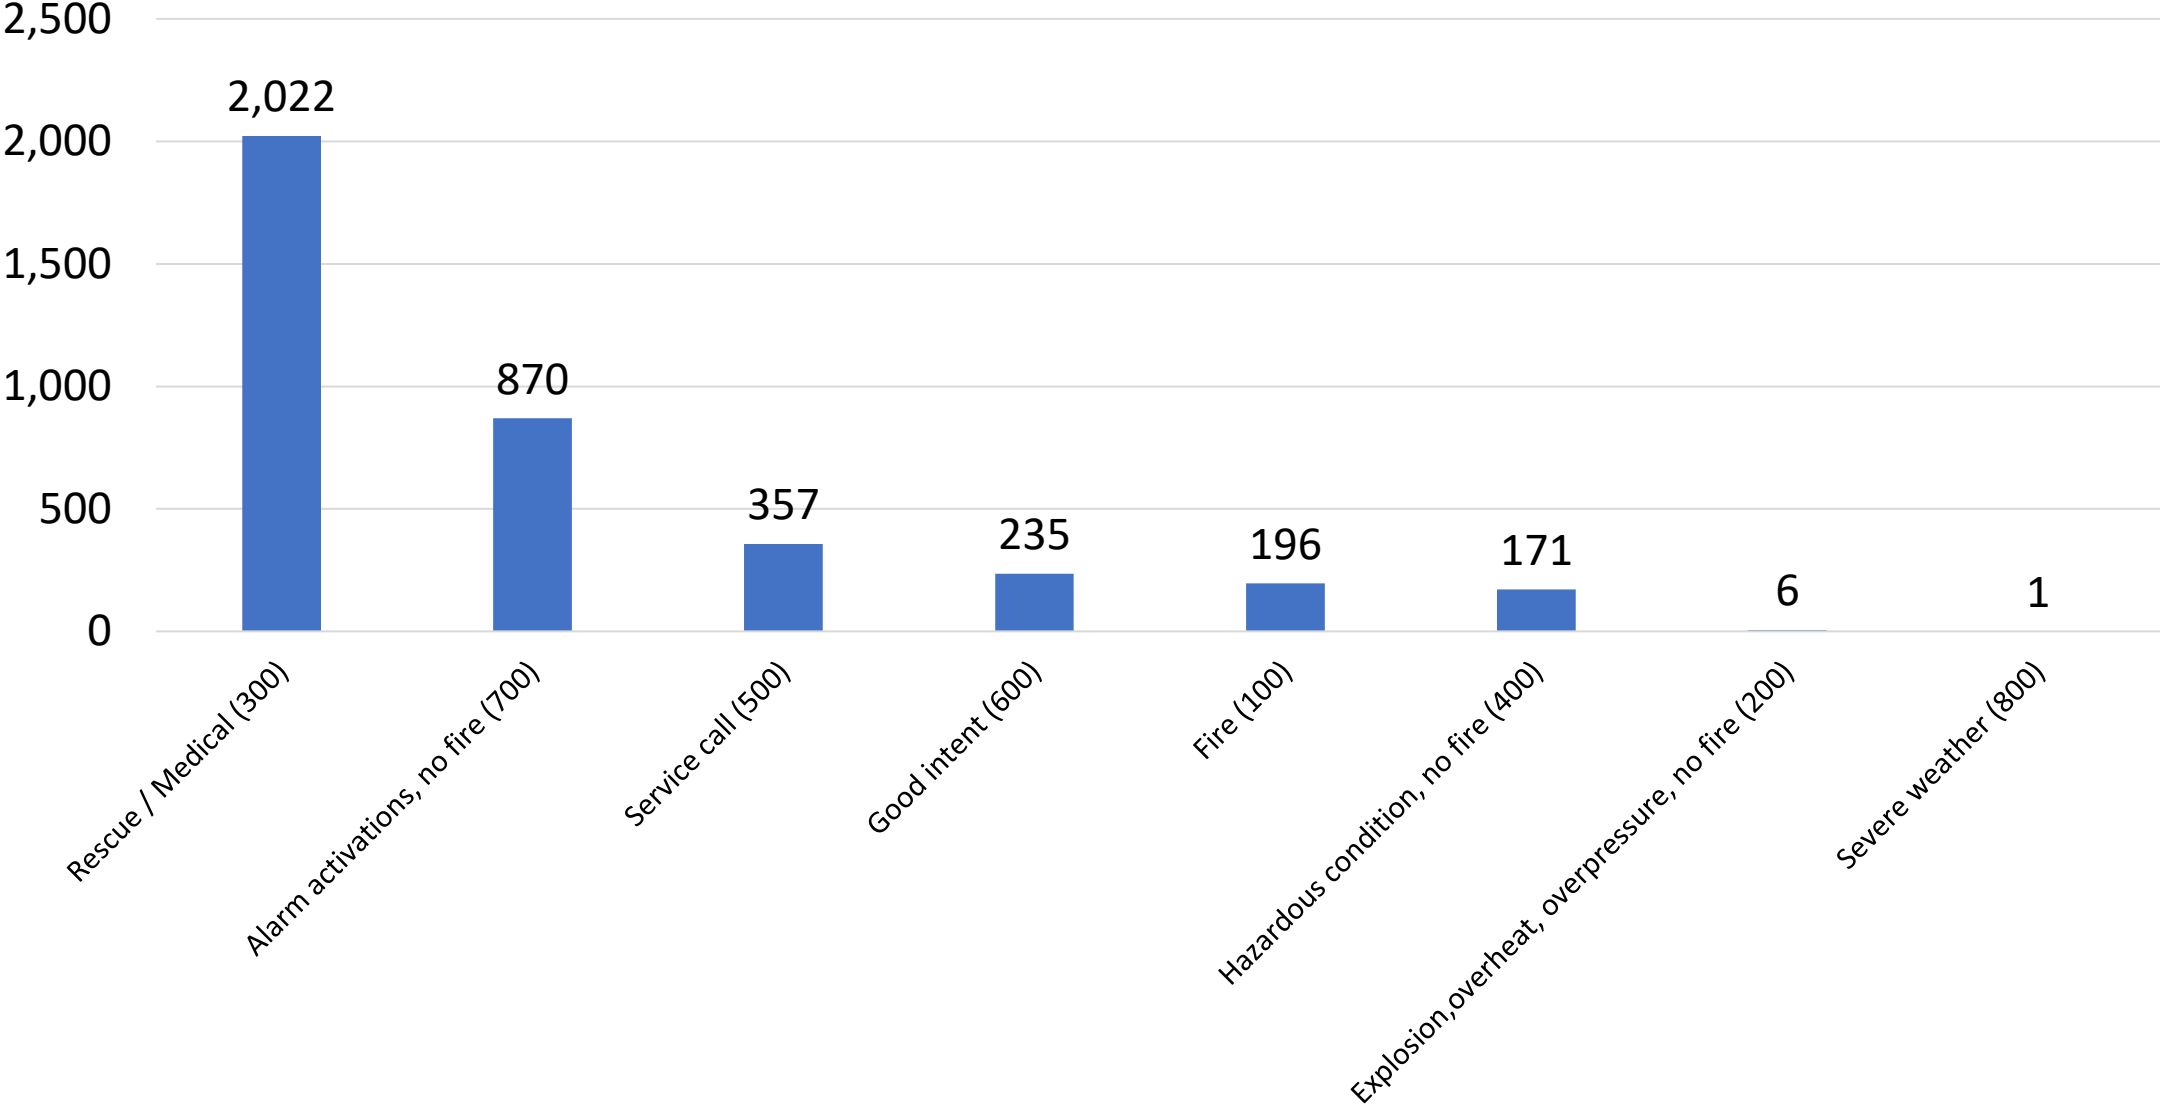

Year	Total SFD Assembly Calls
2010	185
2011	105
2012	137
2013	175
2014	296
2015	429
2016	491
2017	564
2018	595
2019	496
2020	385
TOTAL	3,858

Total SFD Assembly Calls per Year

Total Assembly Calls by Category, 2010-2020

TOTAL ASSEMBLY FIRE CALLS BY TYPE 2010-2020