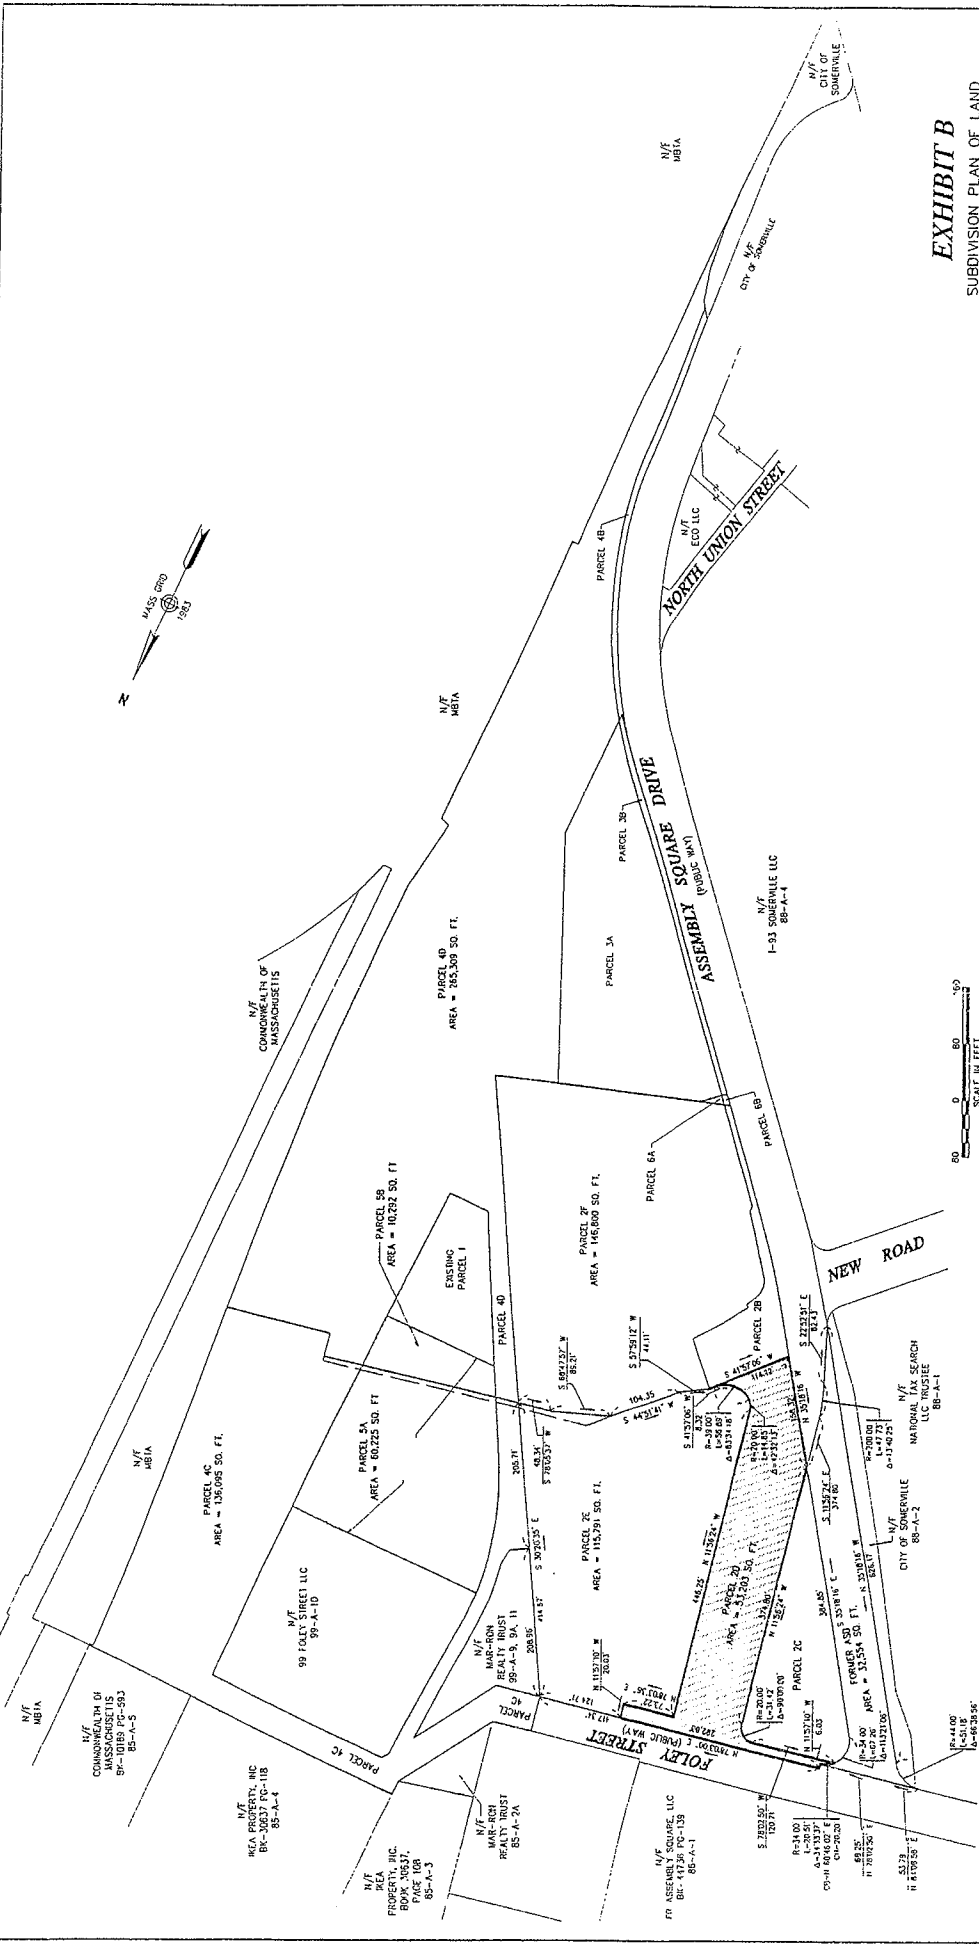

EXHIBIT B
SUBDIVISION PLAN OF LAND
IN
SOMERVILLE
MASSACHUSETTS

PREPARED FOR: FR STURTEVANT STREET, LLC
PREPARED BY: Vonnes, Monaghan, Brashers, Inc.
Transportation, Land Development &
Environmental Services
1000 Massachusetts Avenue, Suite 915
Boston, MA 02111-9151
(617) 824-1770 DATE: JUNE 24, 2009
SCALE: 1 INCH = 80 FEET

Record Owners

General Notes